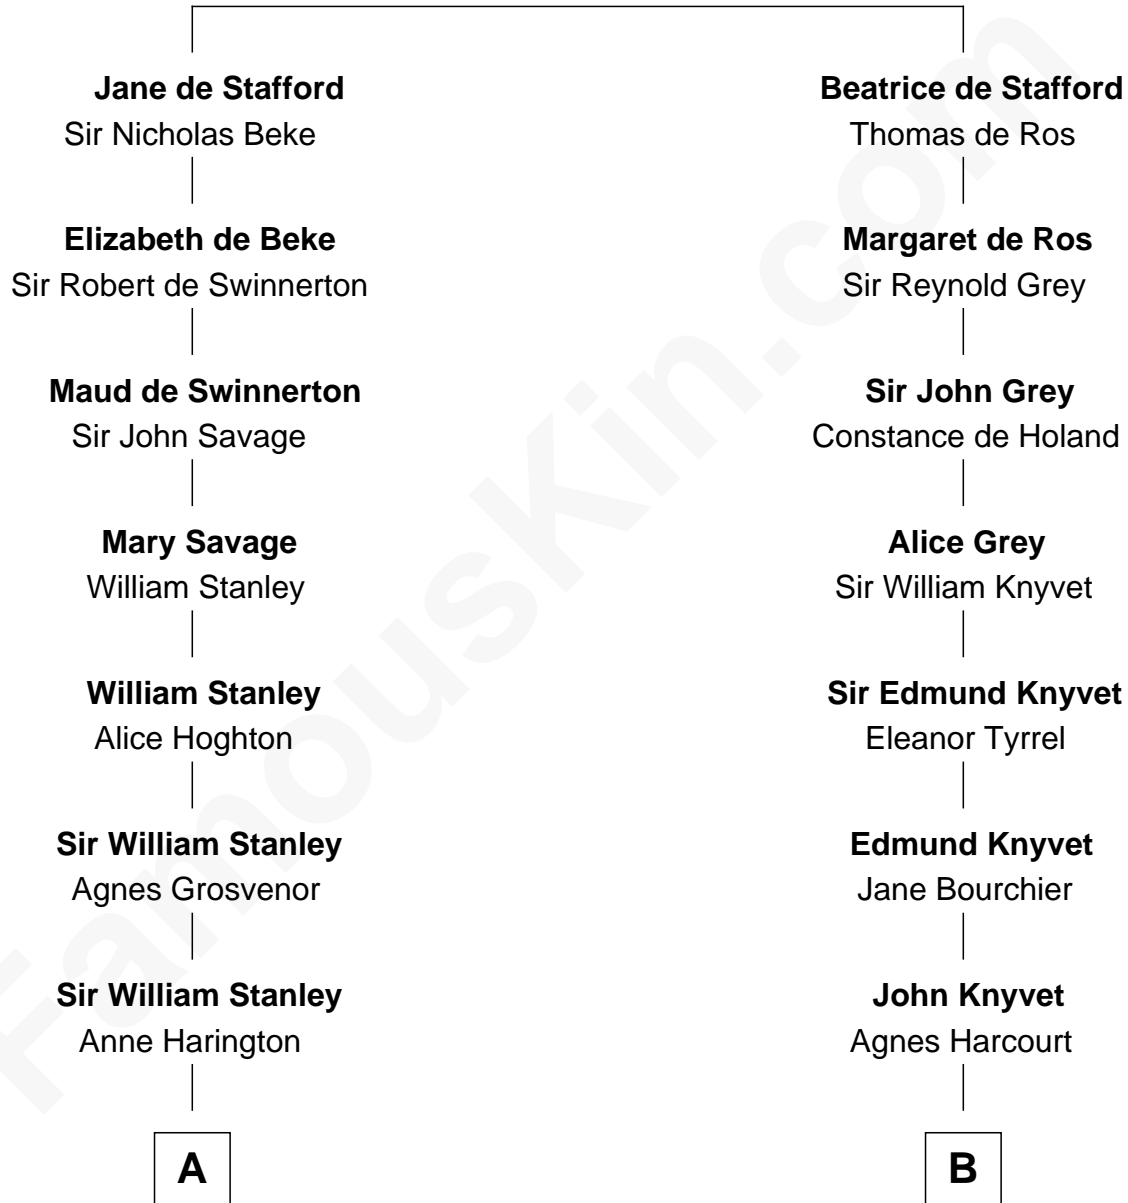

Ralph de Stafford

*with wife
Katherine de Hastang*

*with wife
Margaret de Audley*