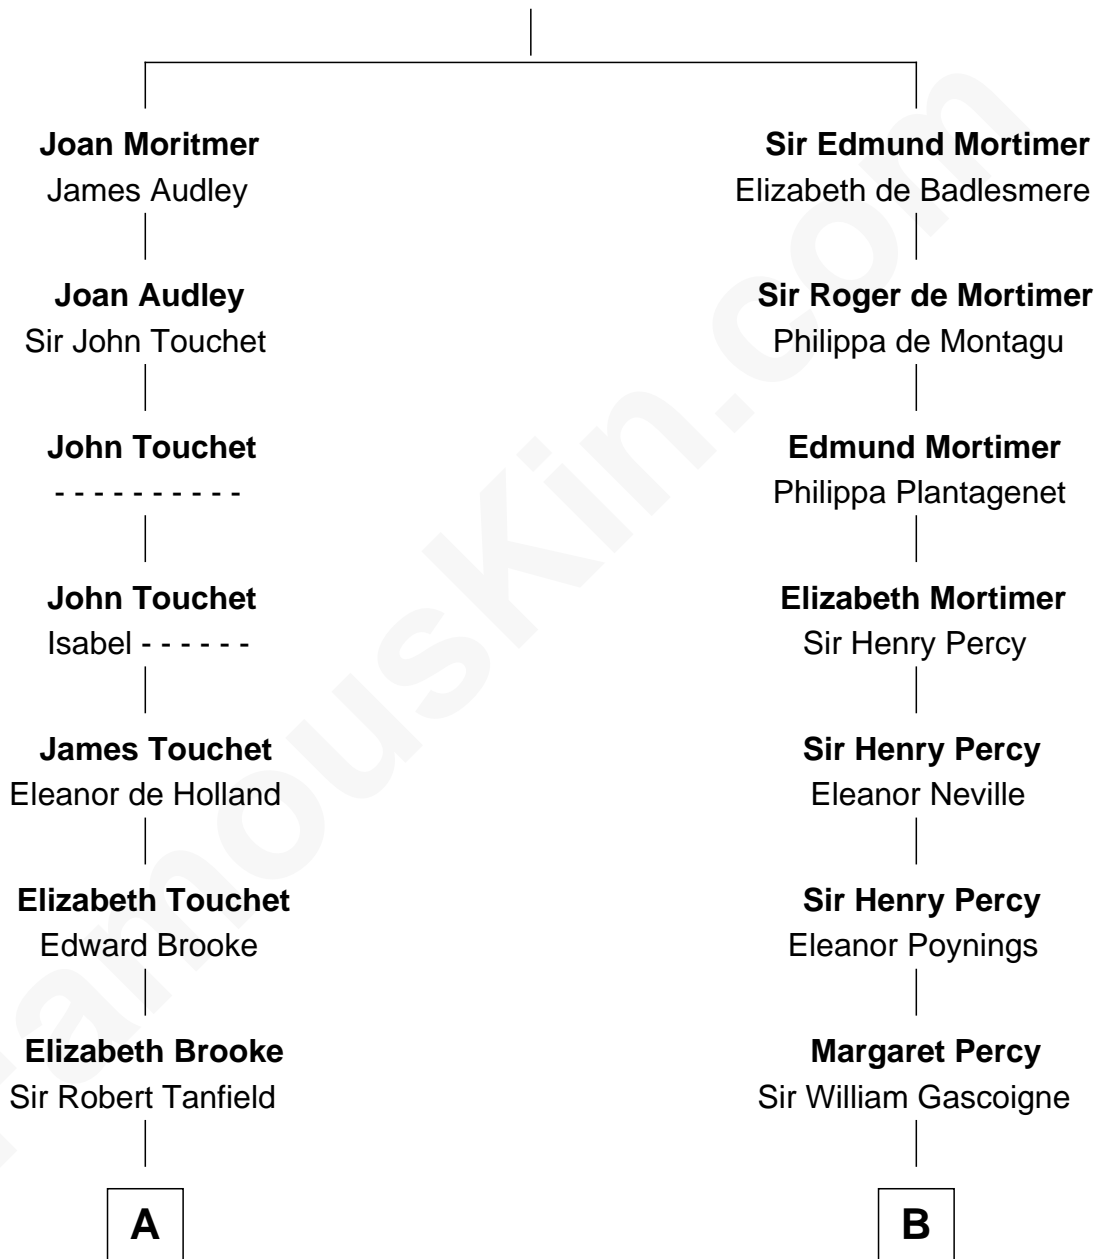

# FamousKin.com Relationship Chart of

**Henry Lee III**

*9th Governor of Virginia*

18th cousin 1 time removed of

**Horace Gray**

*U.S. Supreme Court Justice*

**Roger de Mortimer**

Joan de Geneville

**C**

**Col. Henry Lee**

Lucy Grymes

**Henry Lee III**

*Light-Horse Harry*

**D**

**Elizabeth Chipman**

William Gray

**Horace Gray**

Harriet Upham

**Horace Gray**

*U.S. Supreme Court Justice*

FamousKin.com