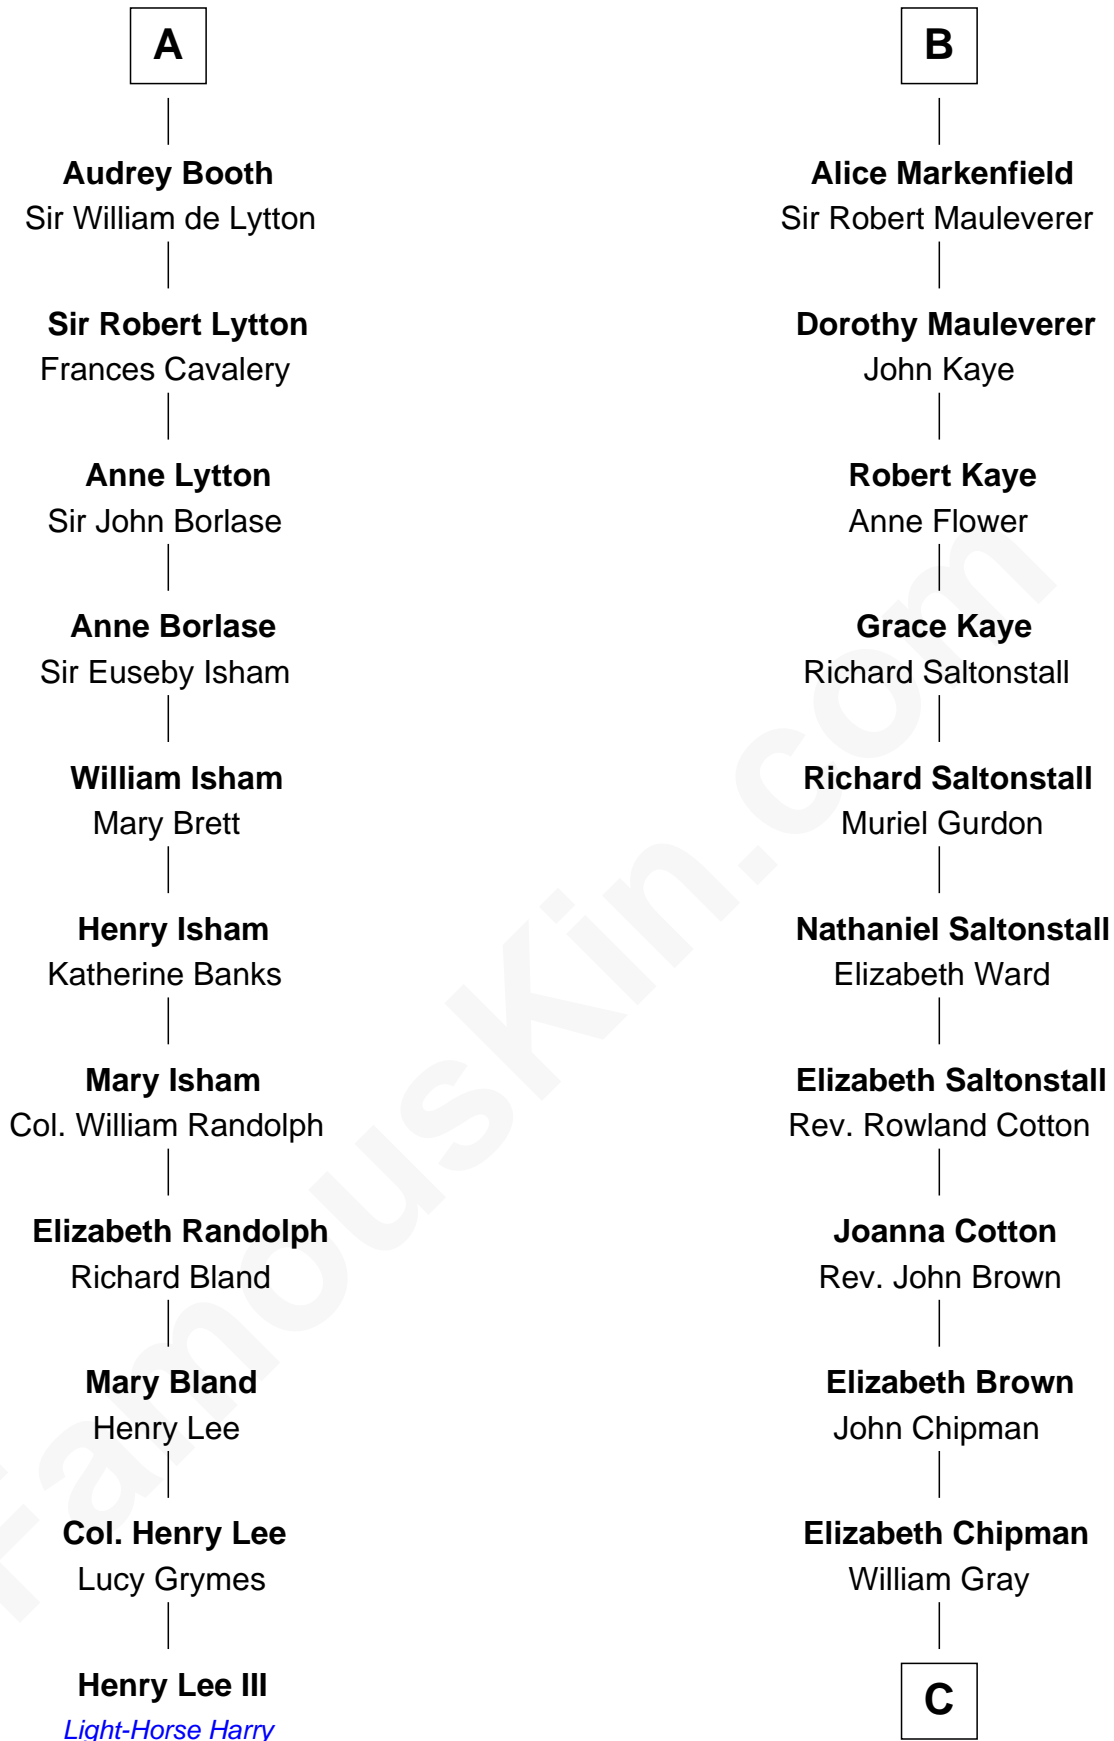

FamousKin.com Relationship Chart of

Henry Lee III

9th Governor of Virginia

17th cousin 1 time removed of

Horace Gray

U.S. Supreme Court Justice

C

Horace Gray
Harriet Upham

Horace Gray
U.S. Supreme Court Justice

FamousKin.com