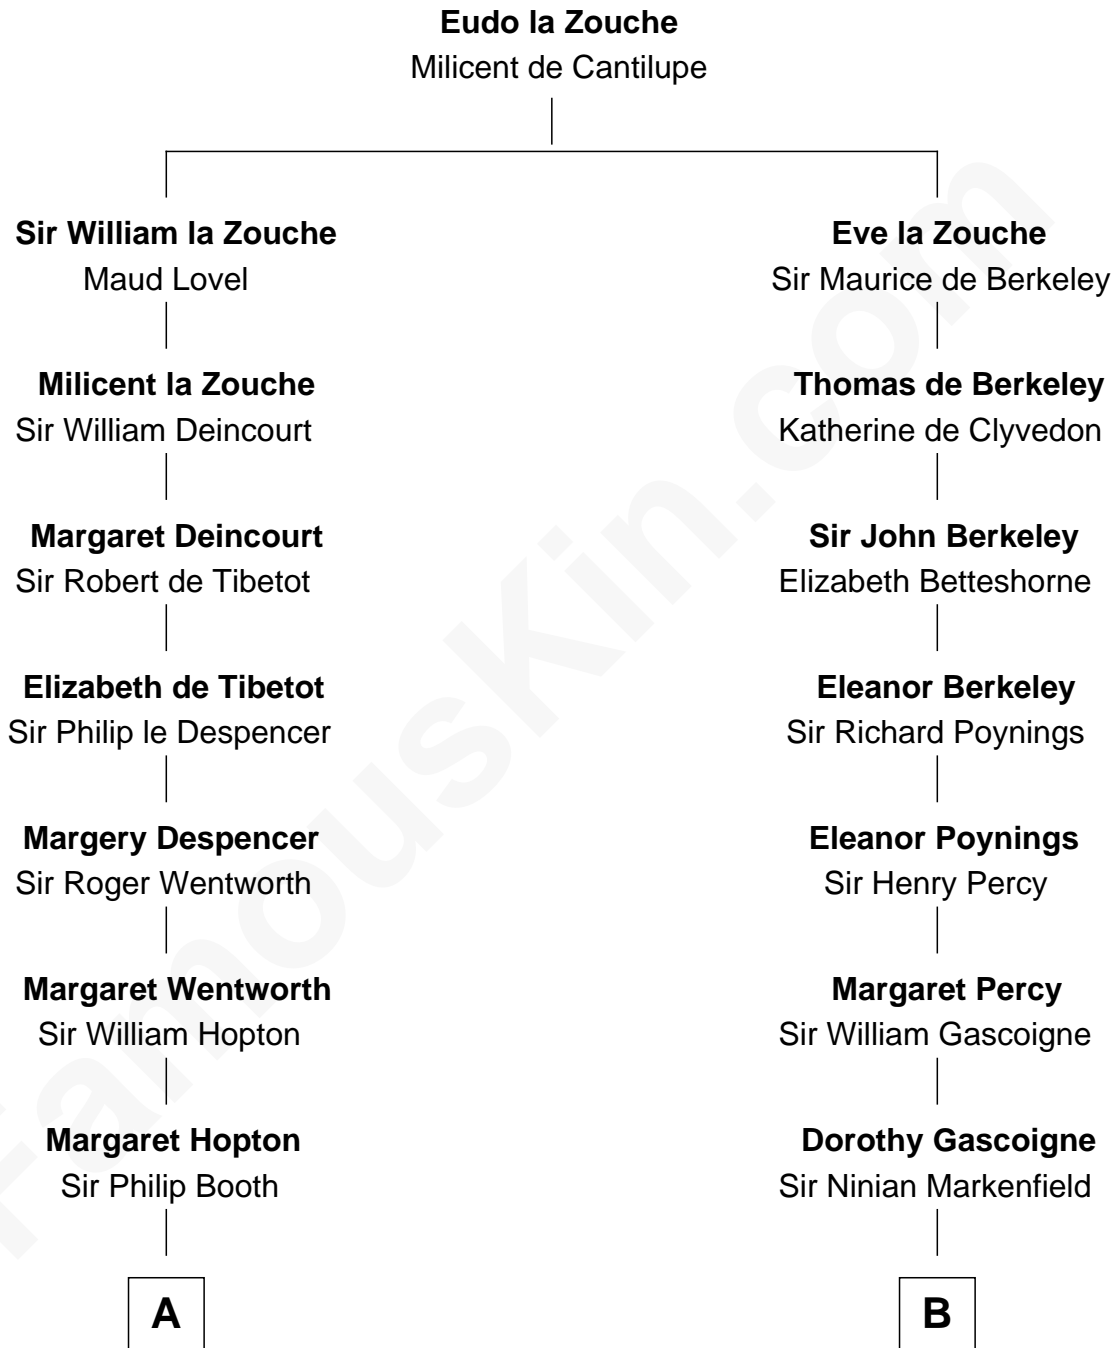

FamousKin.com Relationship Chart of

Henry Lee III

9th Governor of Virginia

17th cousin 1 time removed of

Horace Gray

U.S. Supreme Court Justice

C

Horace Gray
Harriet Upham

Horace Gray
U.S. Supreme Court Justice

FamousKin.com