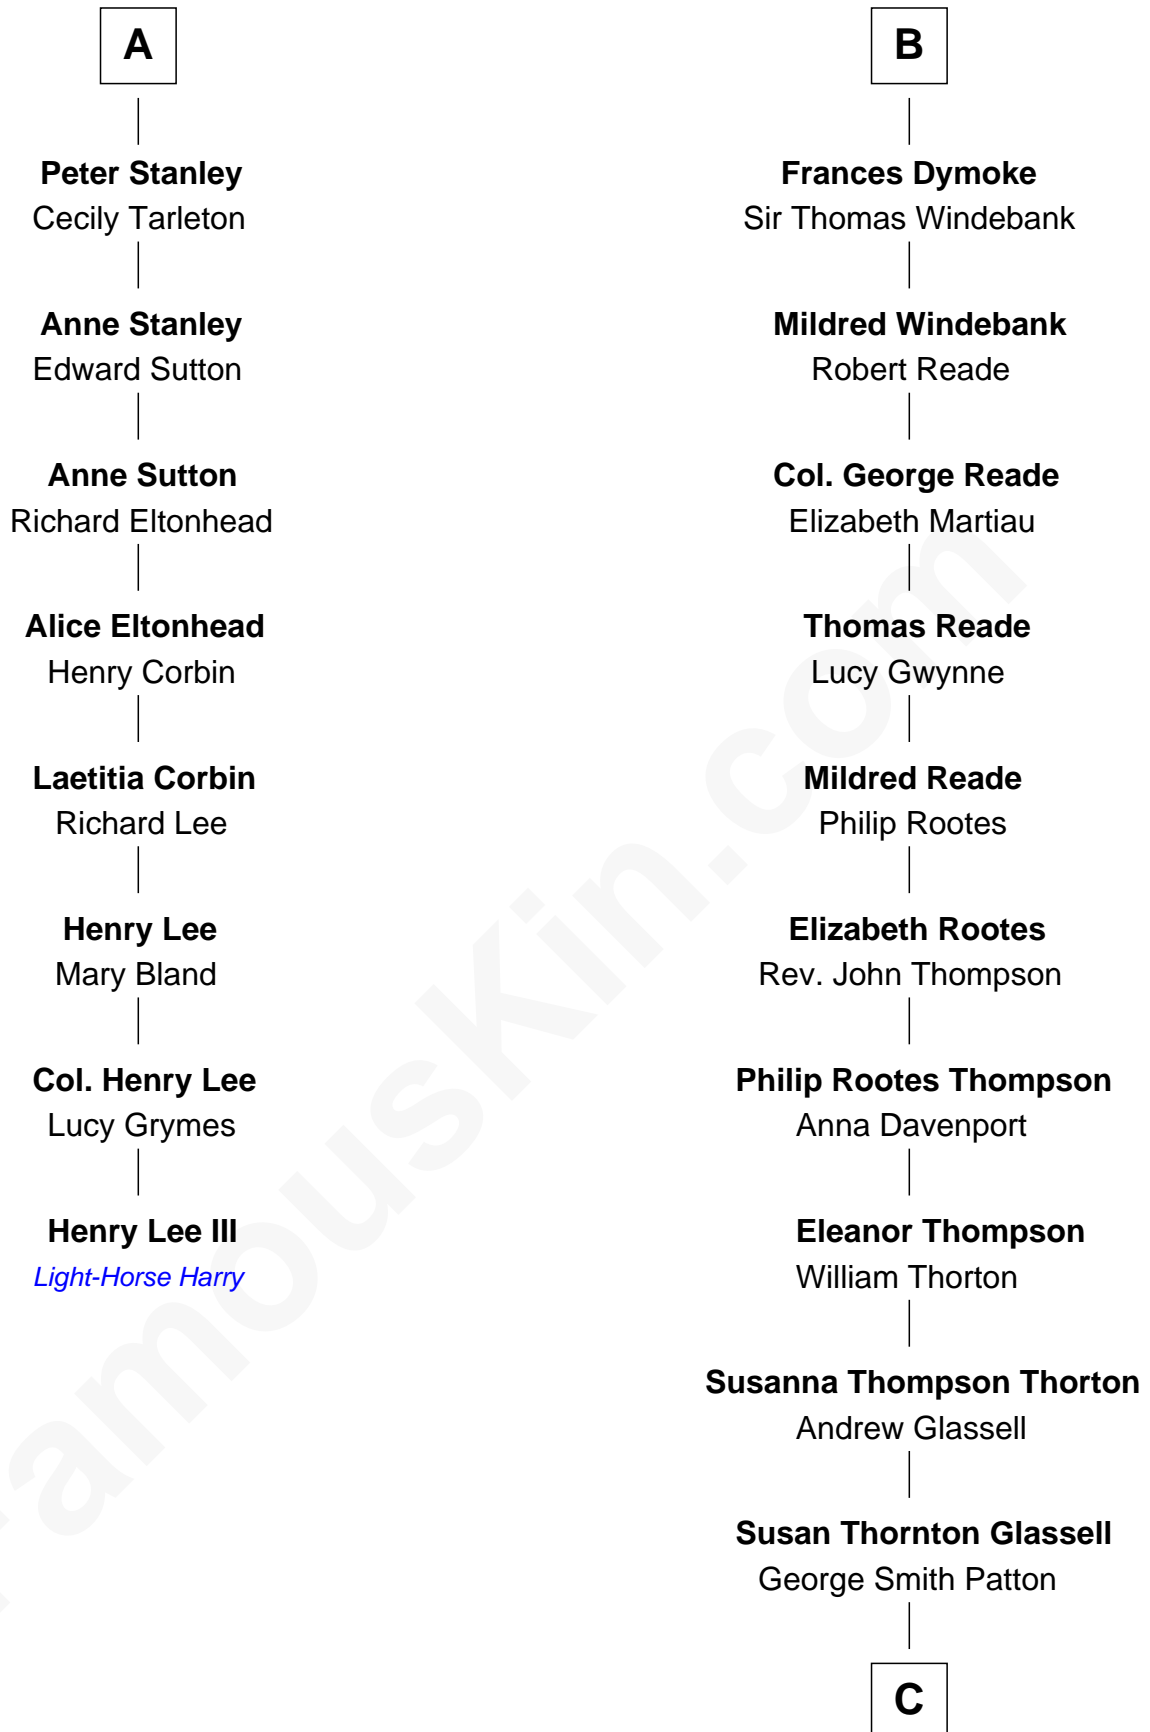

FamousKin.com

Relationship Chart of

Henry Lee III

9th Governor of Virginia

14th cousin 4 times removed of

General George S. Patton

U.S. Army - World War II

C