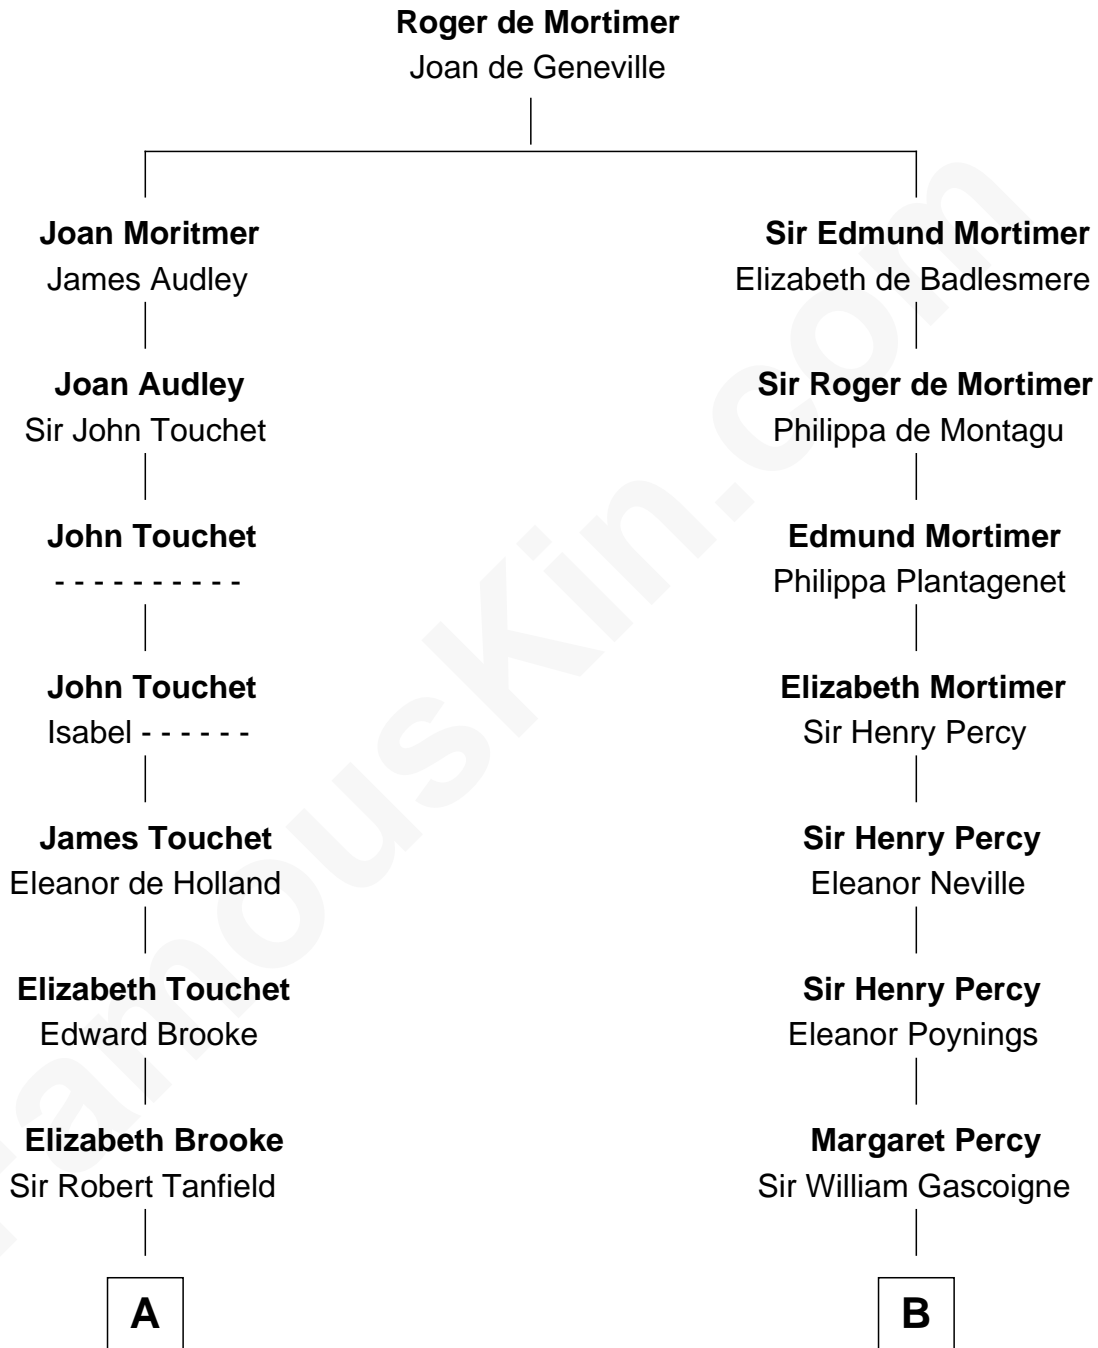

FamousKin.com

Relationship Chart of

Henry Lee III

9th Governor of Virginia

18th cousin 2 times removed of

General George S. Patton

U.S. Army - World War II

C

Col. Henry Lee

Lucy Grymes

Henry Lee III

Light-Horse Harry

D

Susanna Thompson Thorton

Andrew Glassell

Susan Thornton Glassell