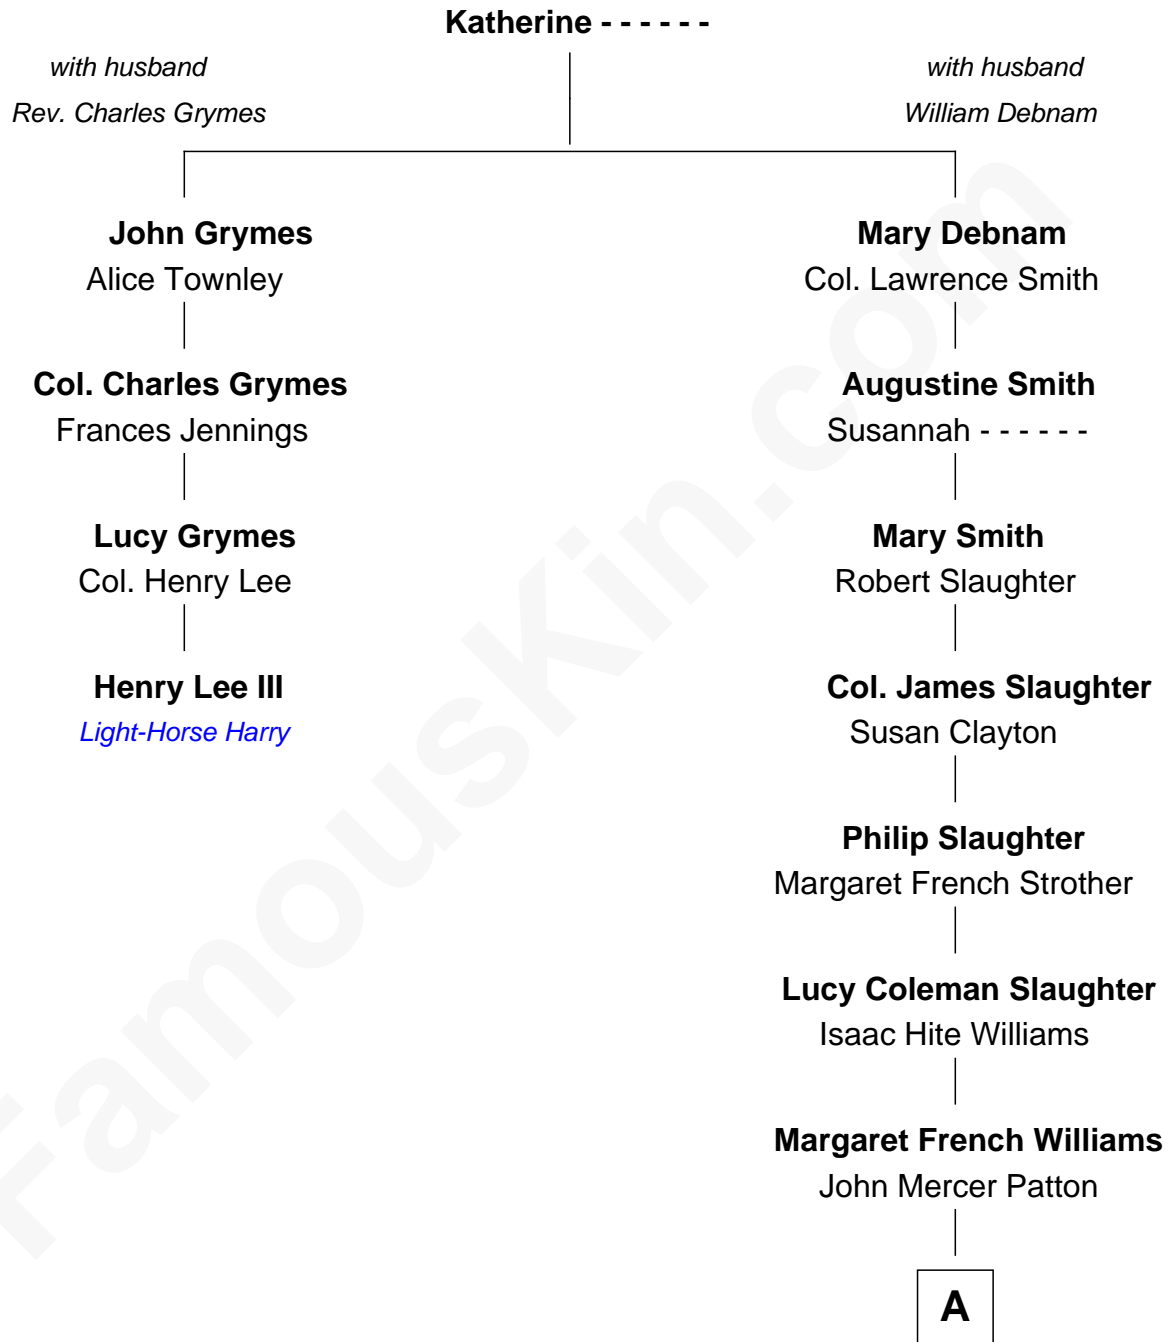

FamousKin.com

Relationship Chart of

Henry Lee III

9th Governor of Virginia

3rd cousin 6 times removed of

General George S. Patton

U.S. Army - World War II

A

George Smith Patton
Susan Thornton Glassell

George Smith Patton
Ruth Wilson

General George S. Patton
U.S. Army - World War II

FamousKin.com