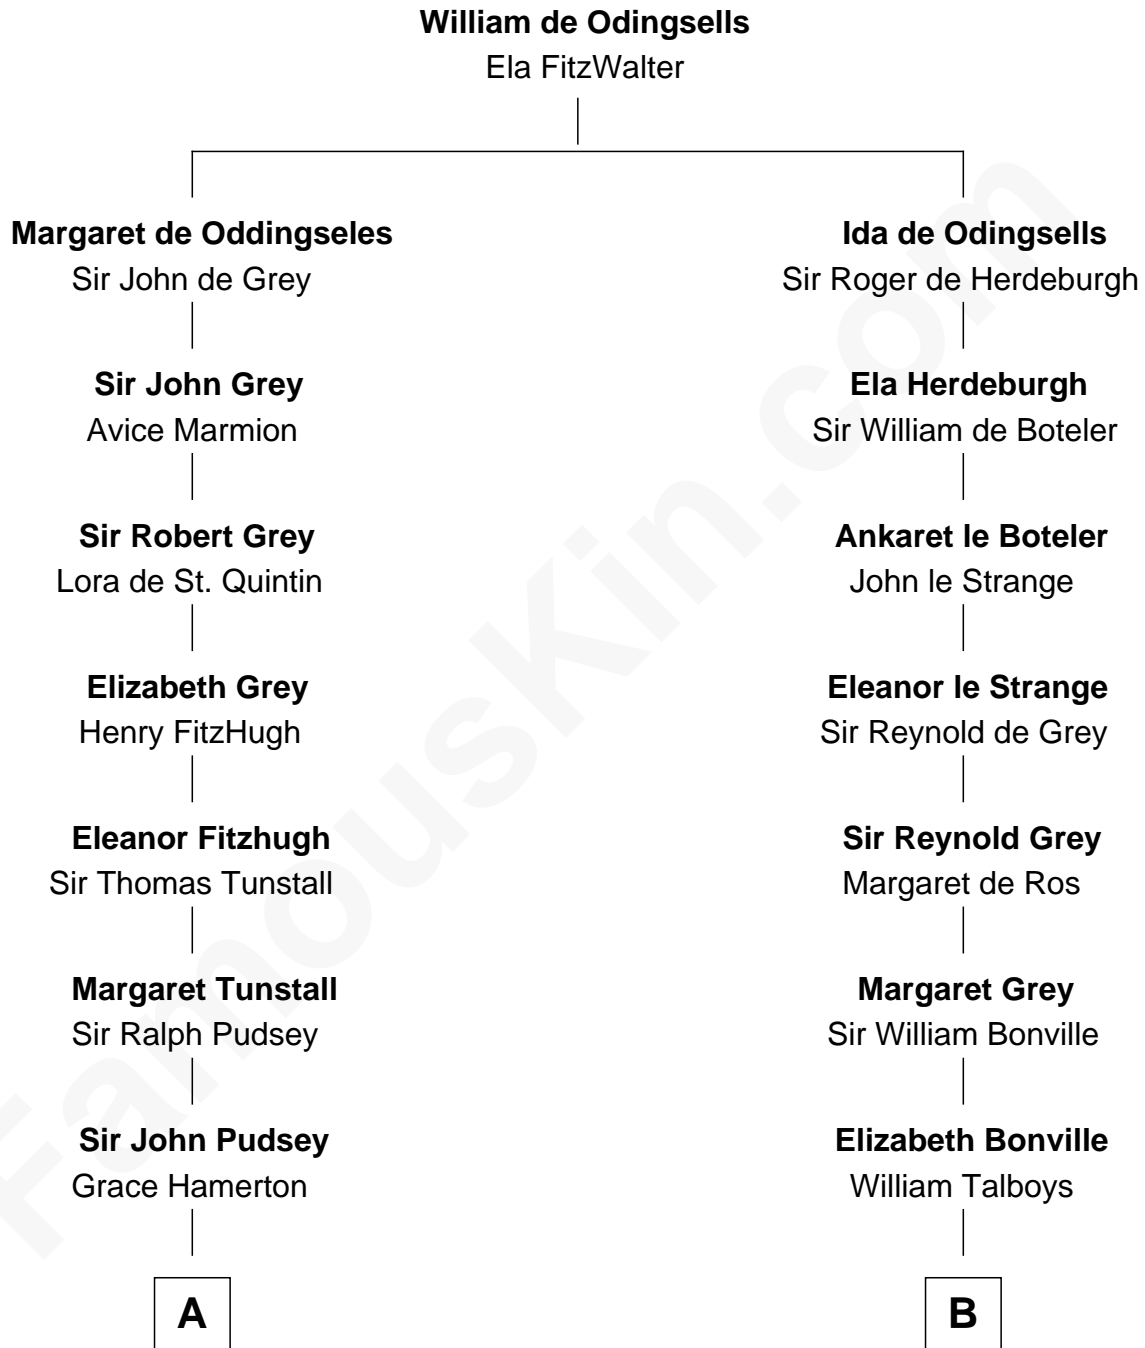

FamousKin.com

Relationship Chart of

Henry Lee III

9th Governor of Virginia

18th cousin 3 times removed of

General George S. Patton

U.S. Army - World War II

C

Col. Henry Lee

Lucy Grymes

Henry Lee III

Light-Horse Harry

D

Eleanor Thompson

William Thorton

Susanna Thompson Thorton