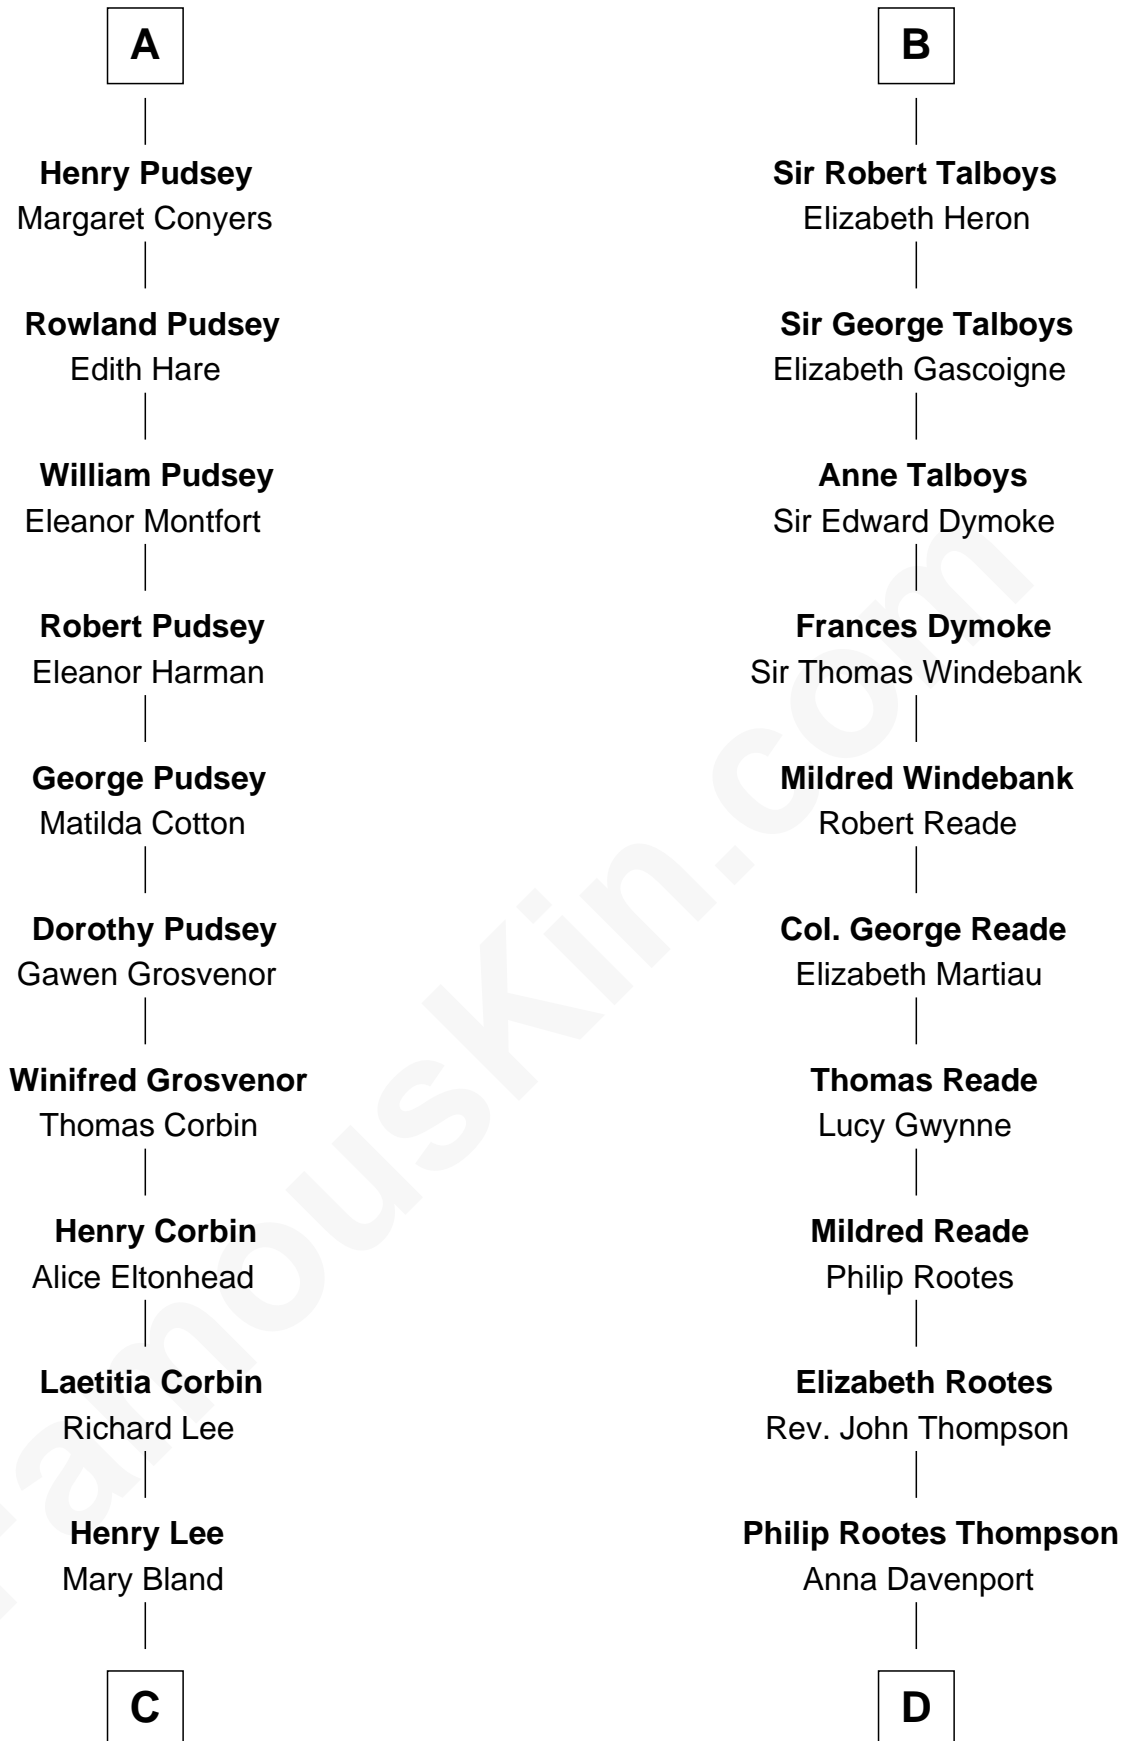

FamousKin.com

Relationship Chart of

Henry Lee III

9th Governor of Virginia

18th cousin 3 times removed of

General George S. Patton

U.S. Army - World War II

C

Col. Henry Lee

Lucy Grymes

Henry Lee III

Light-Horse Harry

D

Eleanor Thompson

William Thorton

Susanna Thompson Thorton