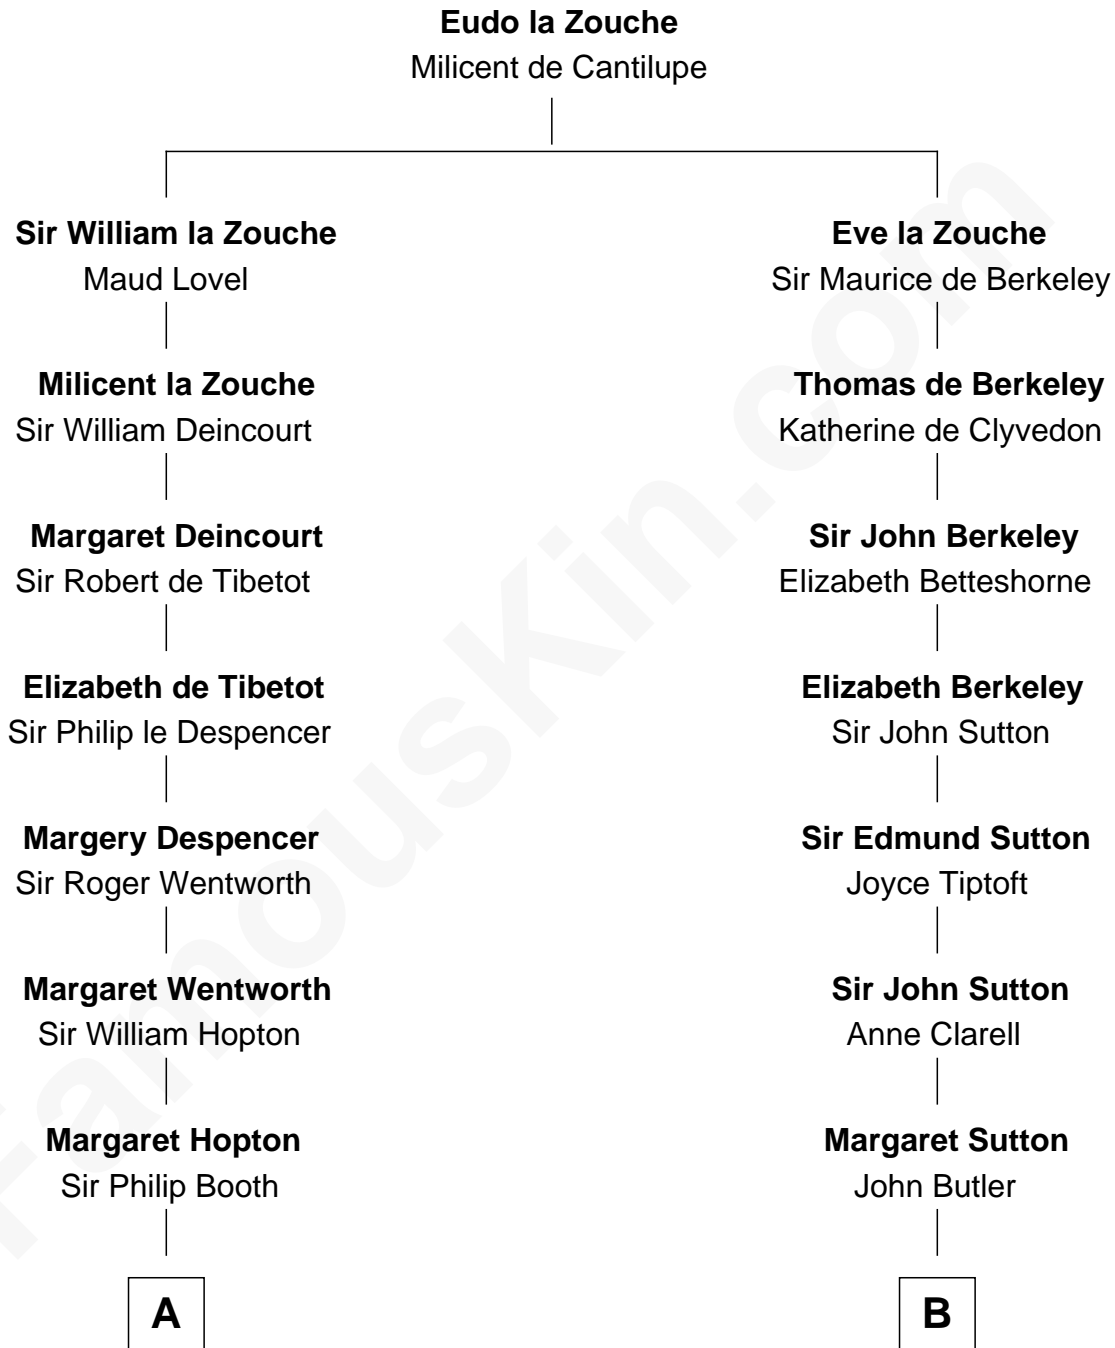

FamousKin.com

Relationship Chart of

Henry Lee III

9th Governor of Virginia

17th cousin 2 times removed of

General George S. Patton

U.S. Army - World War II