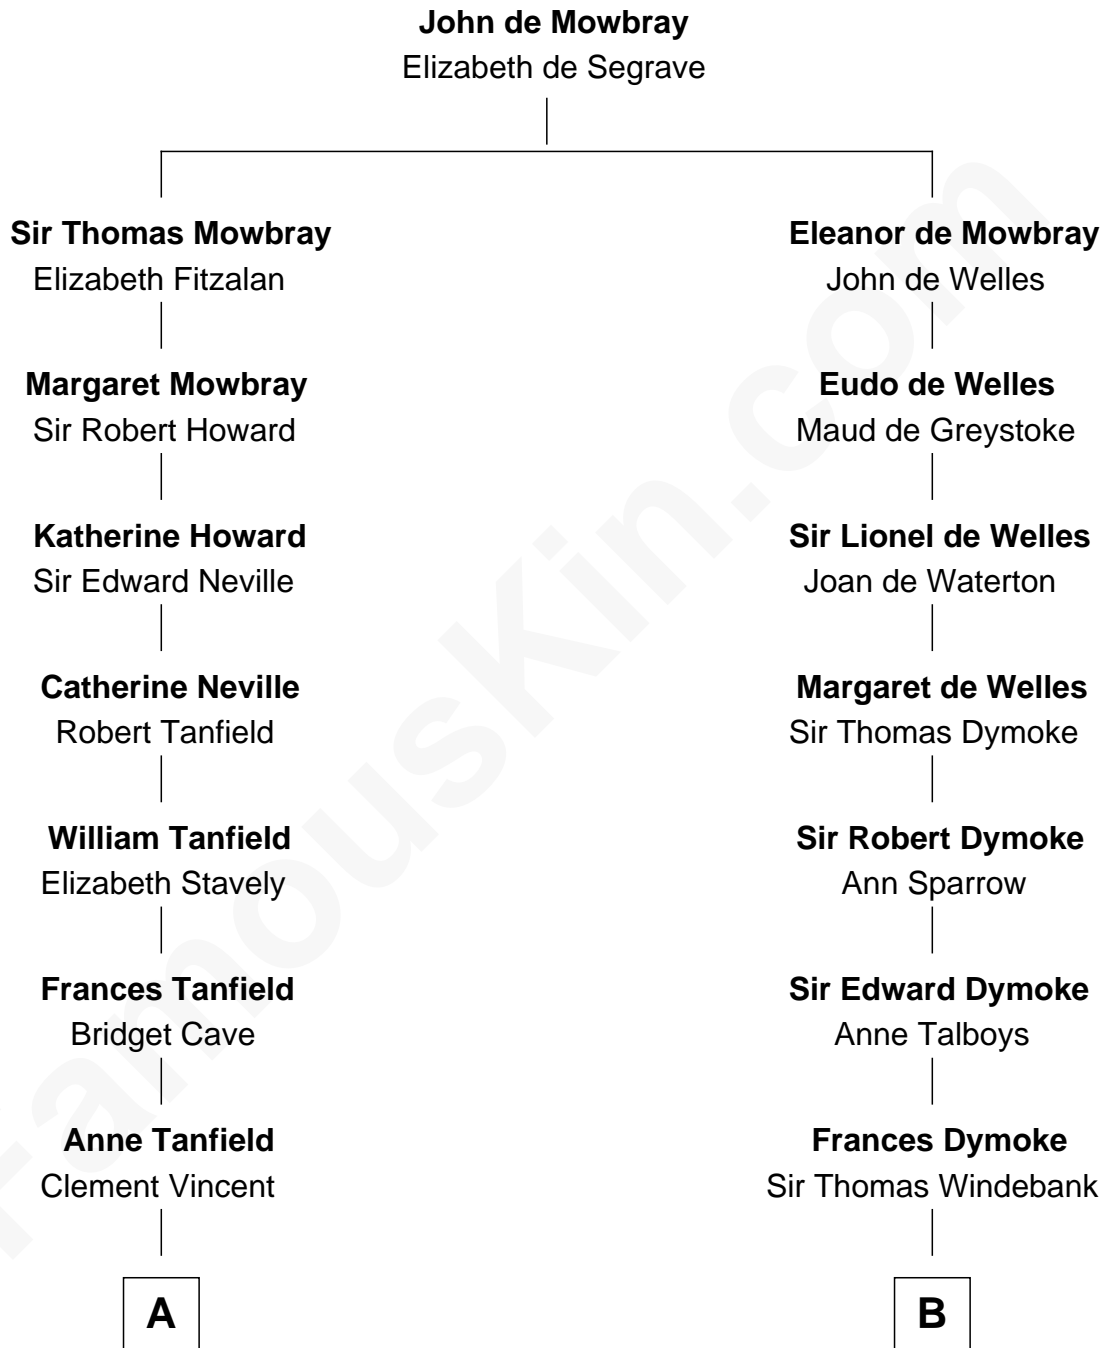

General George S. Patton

U.S. Army - World War II