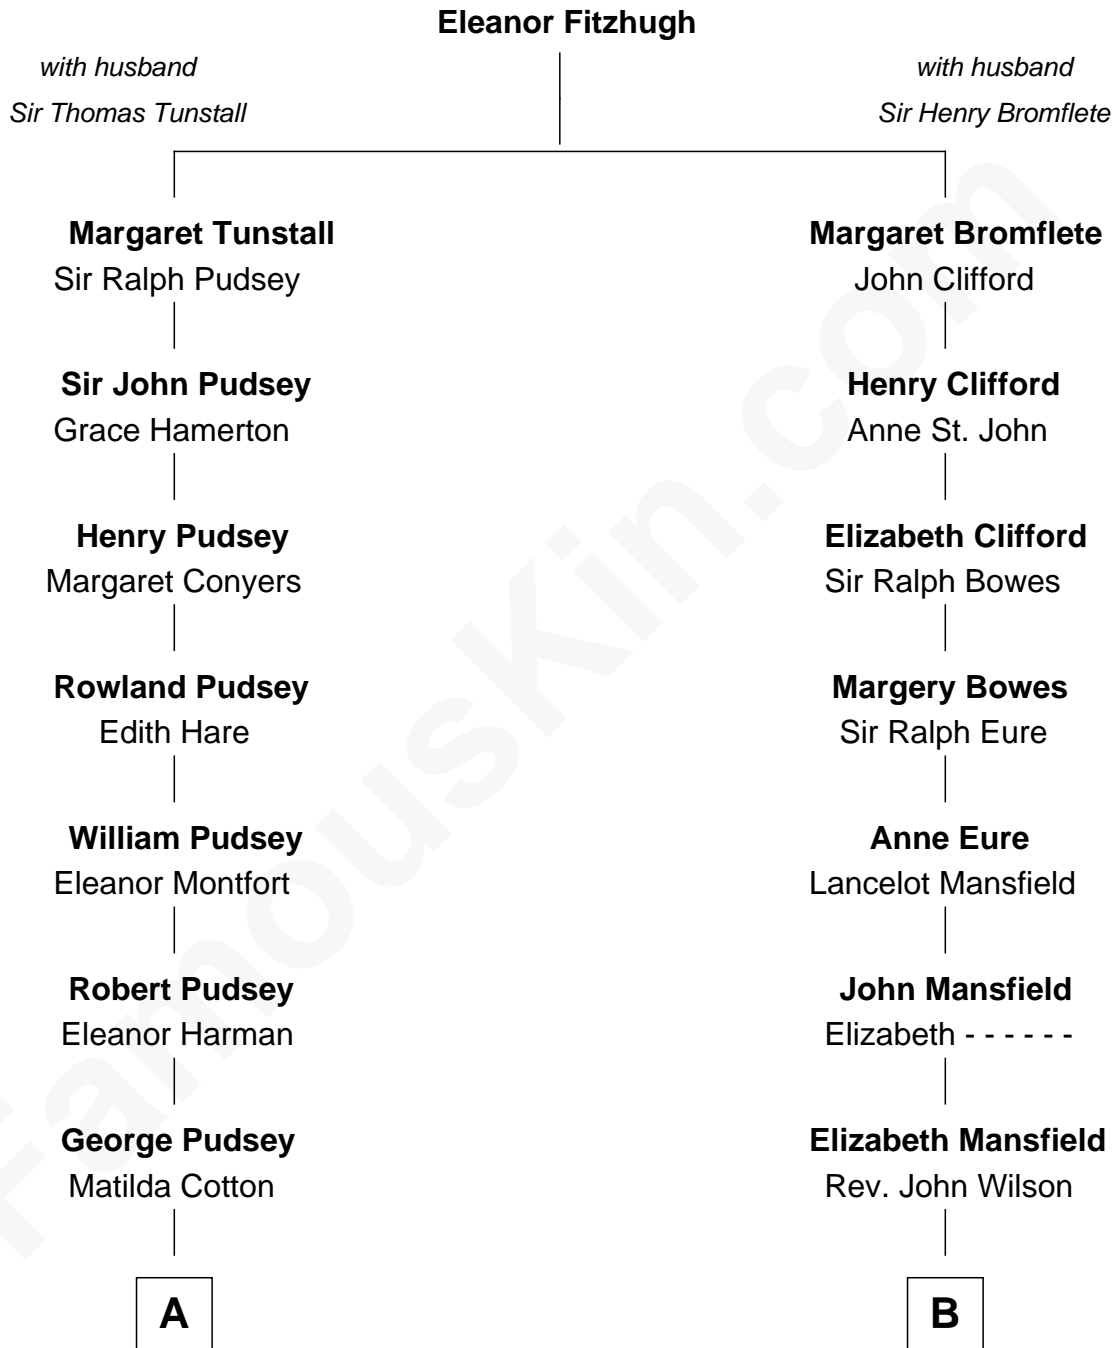

FamousKin.com Relationship Chart of

Henry Lee III

9th Governor of Virginia

13th cousin 3 times removed of

Elizabeth Montgomery

TV Actress - "Bewitched"

A

Dorothy Pudsey
Gawen Grosvenor