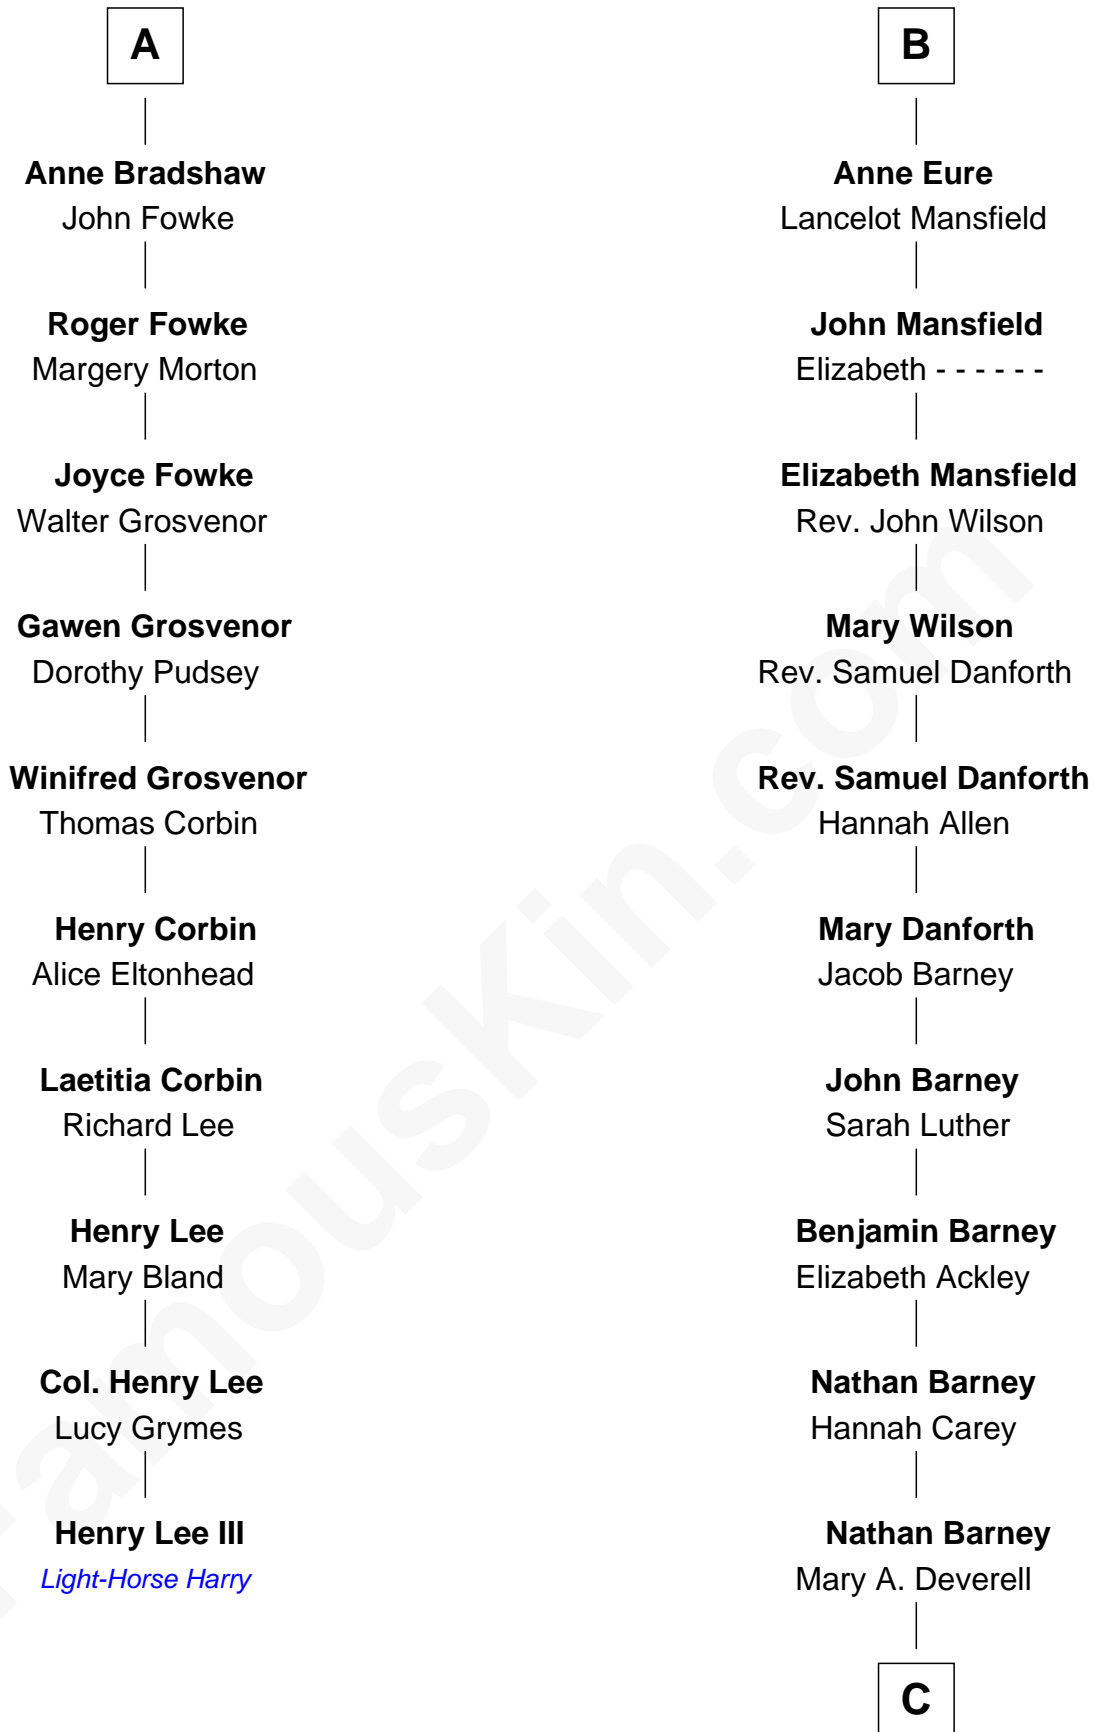

# FamousKin.com Relationship Chart of

**Henry Lee III**

*9th Governor of Virginia*

16th cousin 3 times removed of

**Elizabeth Montgomery**

*TV Actress - "Bewitched"*

**John de Welles**

Maud de Roos

**John Aston**

Elizabeth Delves

**Margaret Aston**

John Kinnersley

**Isabel Kinnersley**

John Bradshaw

**A**

**John de Welles**

Margaret Jenney

**Elizabeth Willoughby**

Sir William Eure

**Sir Ralph Eure**

Margery Bowes

**B**

**C**

—  
**Mary Weed Barney**  
Henry Montgomery

—  
**Henry Montgomery**  
Elizabeth Bryan Allen

—  
**Elizabeth Montgomery**  
*TV Actress - "Bewitched"*

FamousKin.com