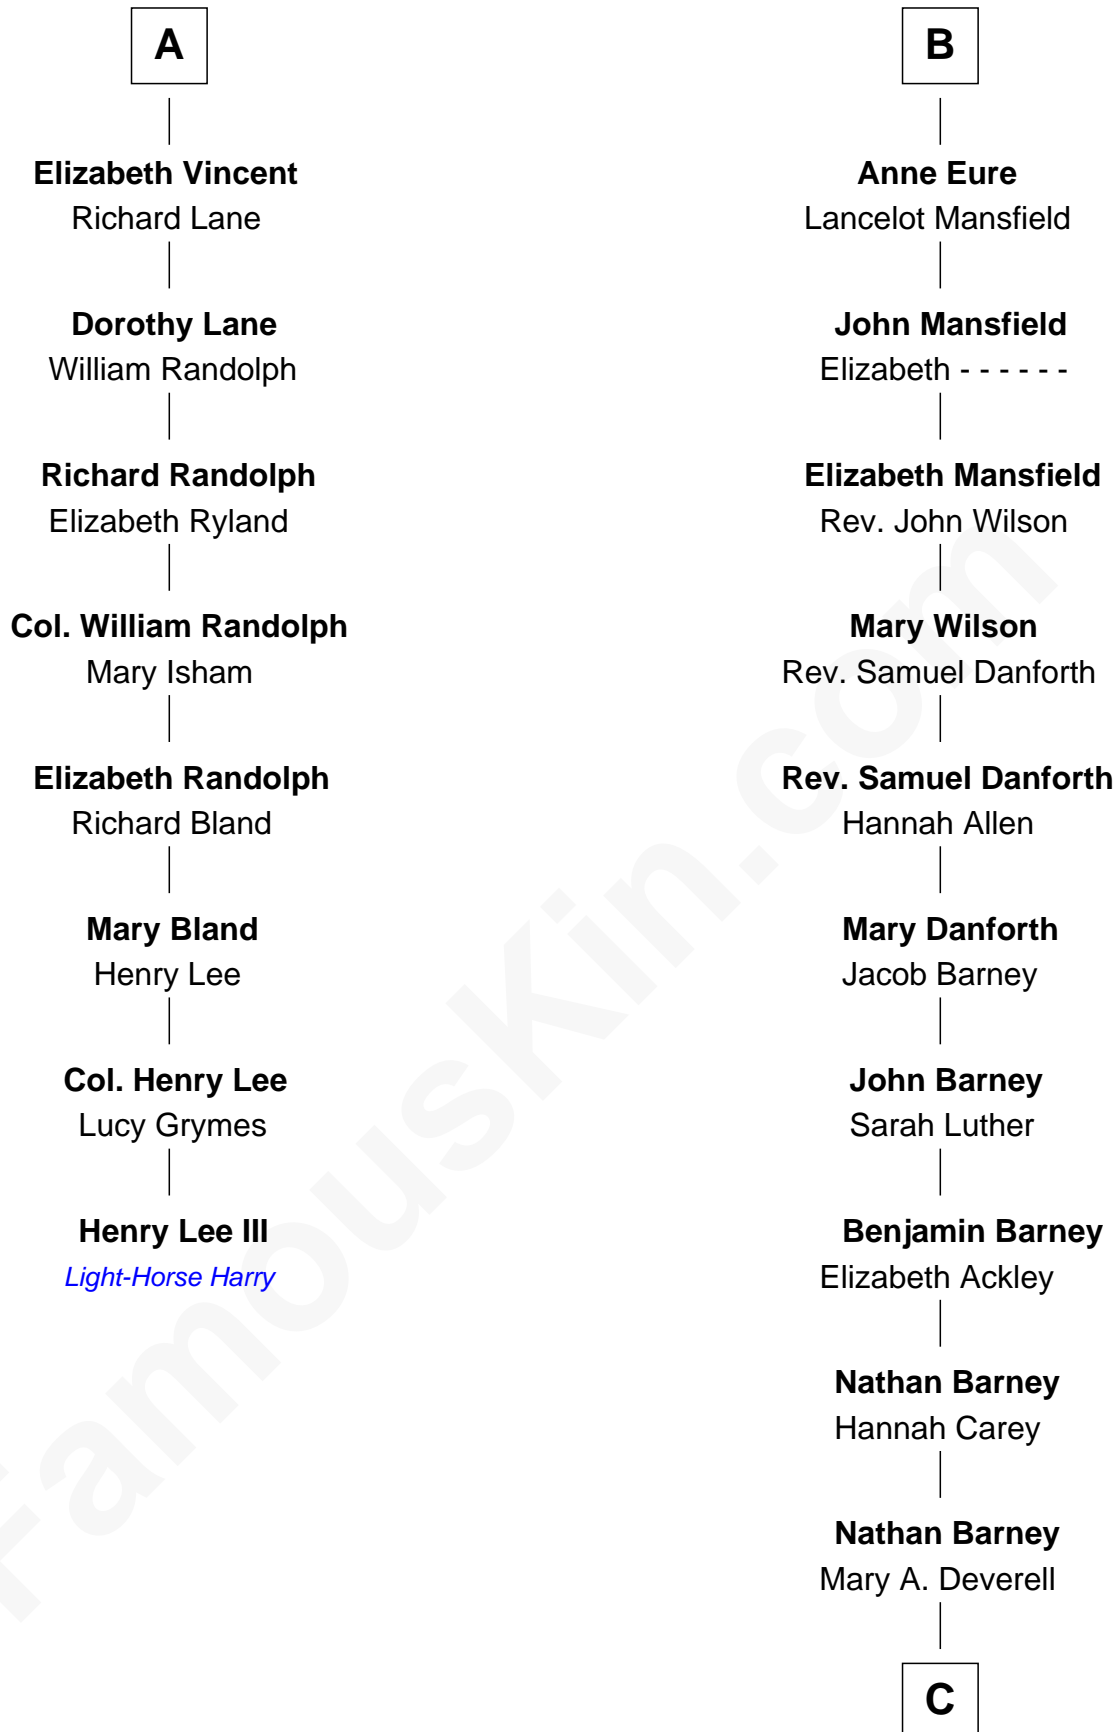

FamousKin.com Relationship Chart of

Henry Lee III

9th Governor of Virginia

14th cousin 5 times removed of

Elizabeth Montgomery

TV Actress - "Bewitched"

C

—
Mary Weed Barney
Henry Montgomery

—
Henry Montgomery
Elizabeth Bryan Allen

—
Elizabeth Montgomery
TV Actress - "Bewitched"

FamousKin.com