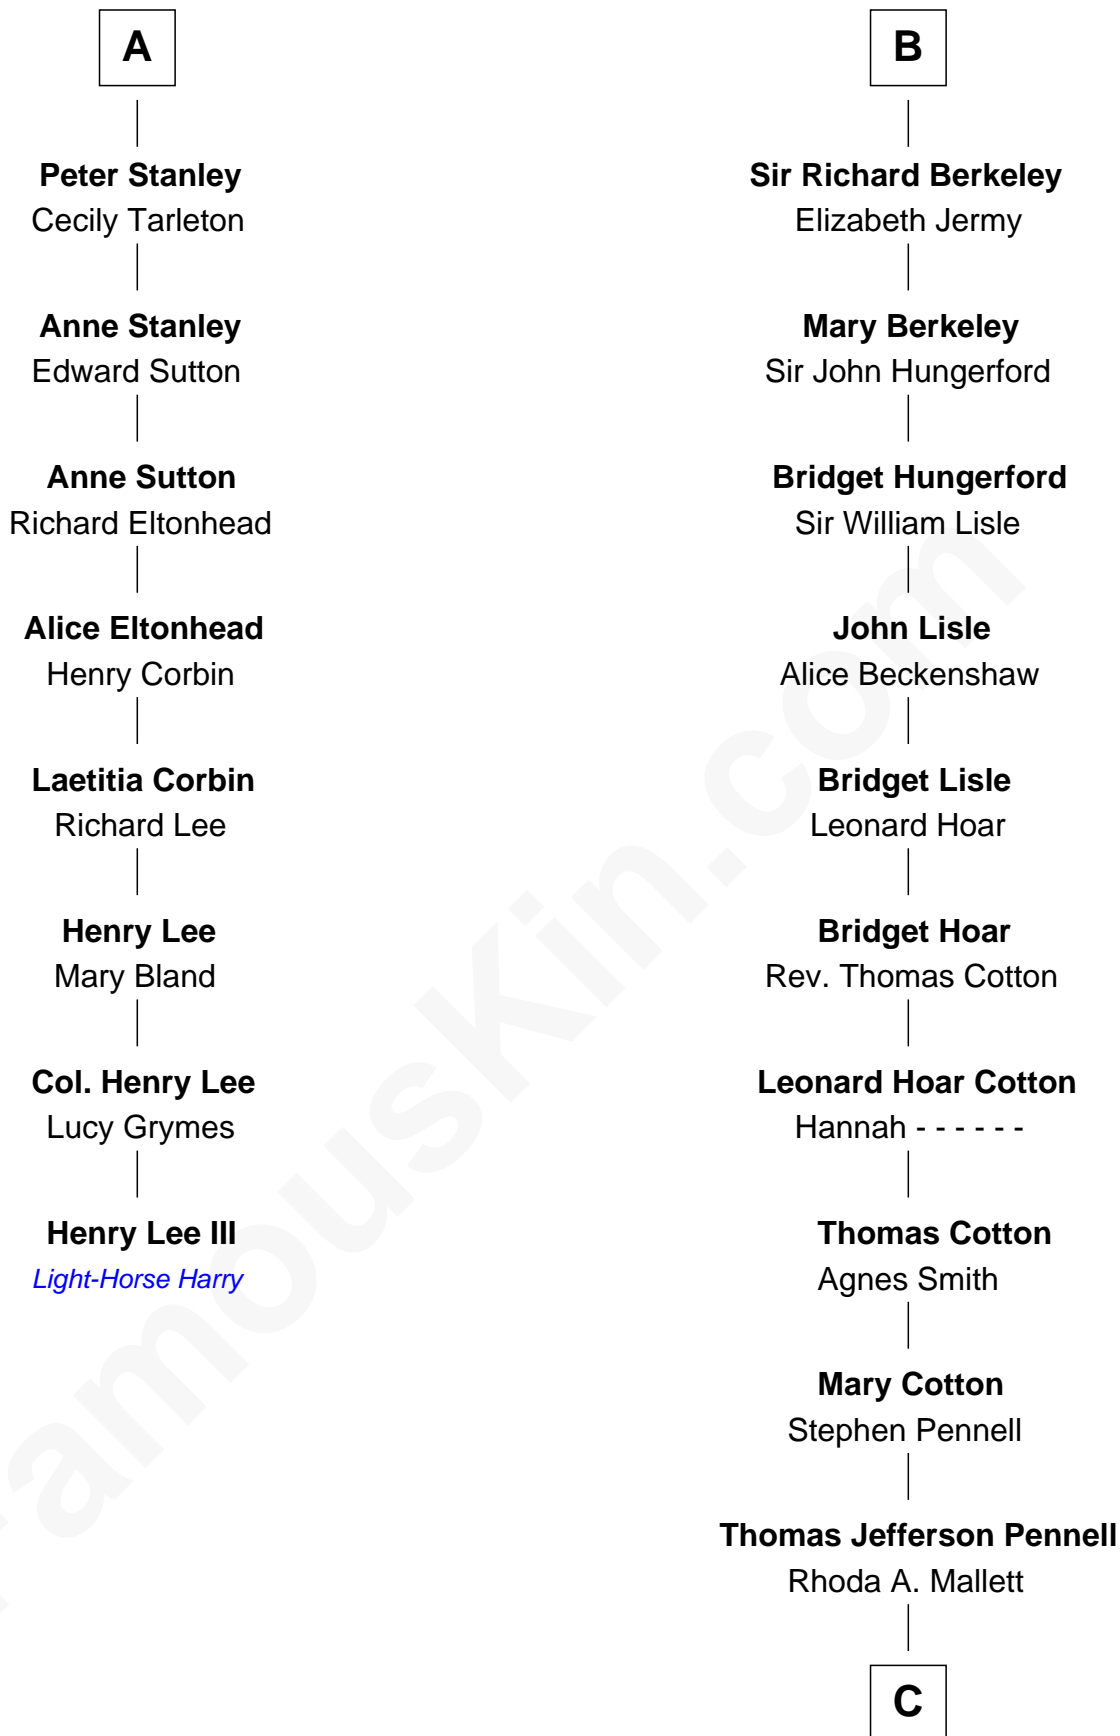

FamousKin.com

Relationship Chart of

Henry Lee III

9th Governor of Virginia

14th cousin 7 times removed of

Warren Buffett

Chairman & CEO, Berkshire Hathaway

C