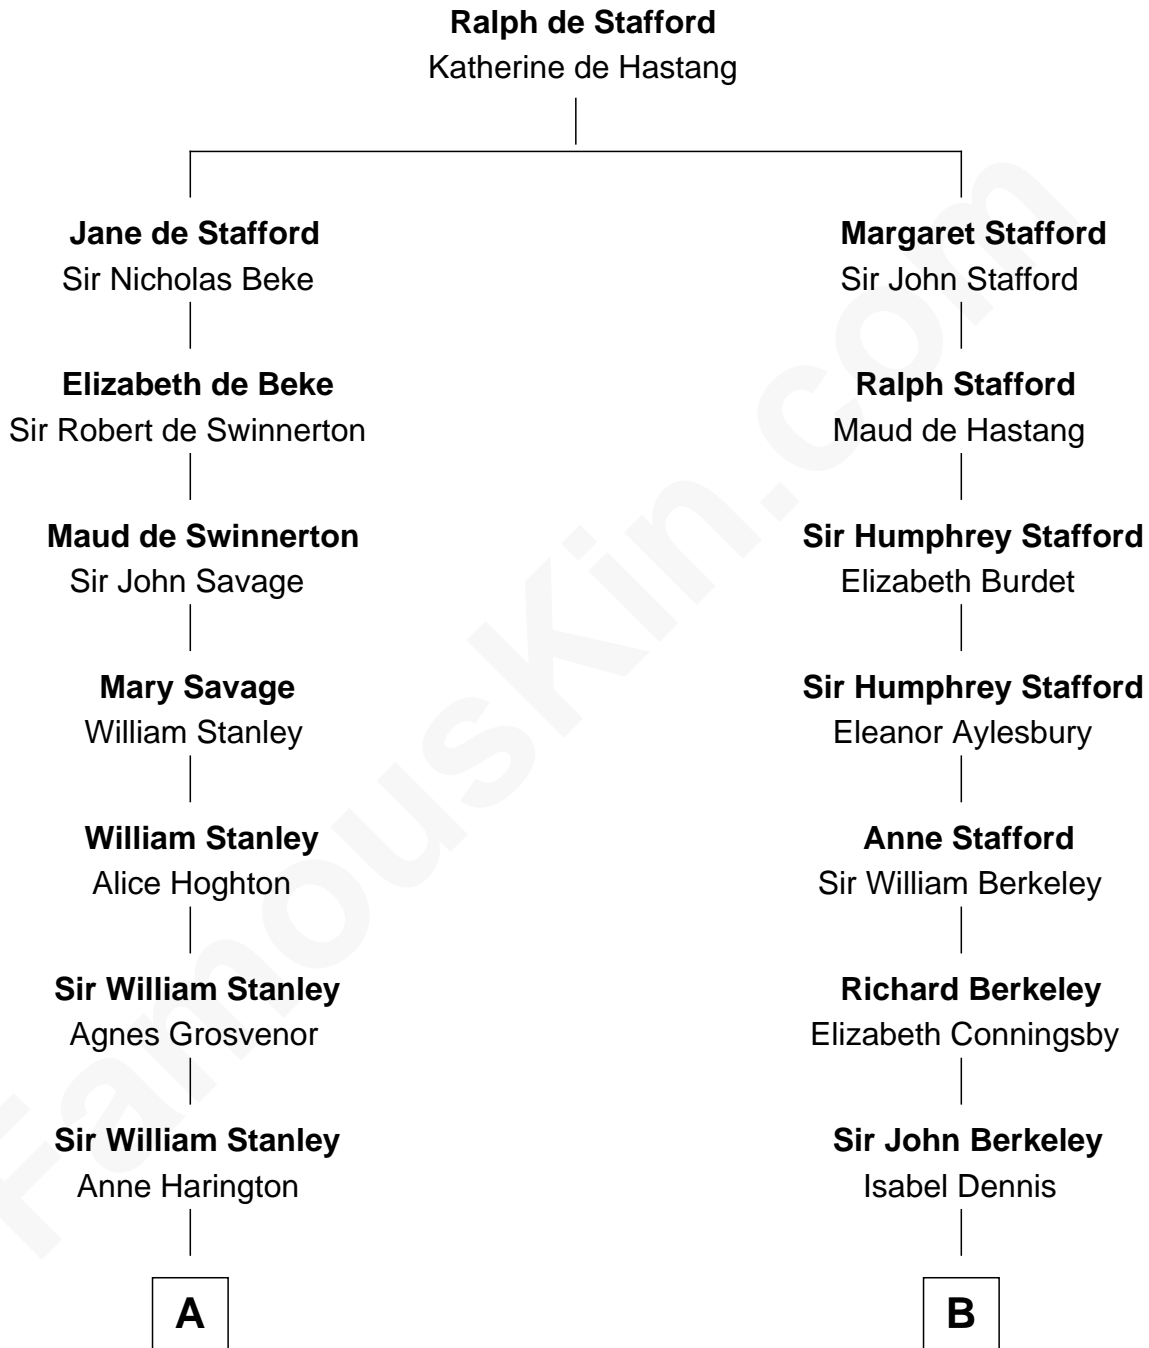

FamousKin.com

Relationship Chart of

Henry Lee III

9th Governor of Virginia

14th cousin 7 times removed of

Warren Buffett

Chairman & CEO, Berkshire Hathaway

C

Deborah Collamore Pennell

John Watson

Susan Ann Watson

Ford Bela Barber

Stella Frances Barber

John Ammon Stahl

Leila Stahl

Howard Homan Buffett