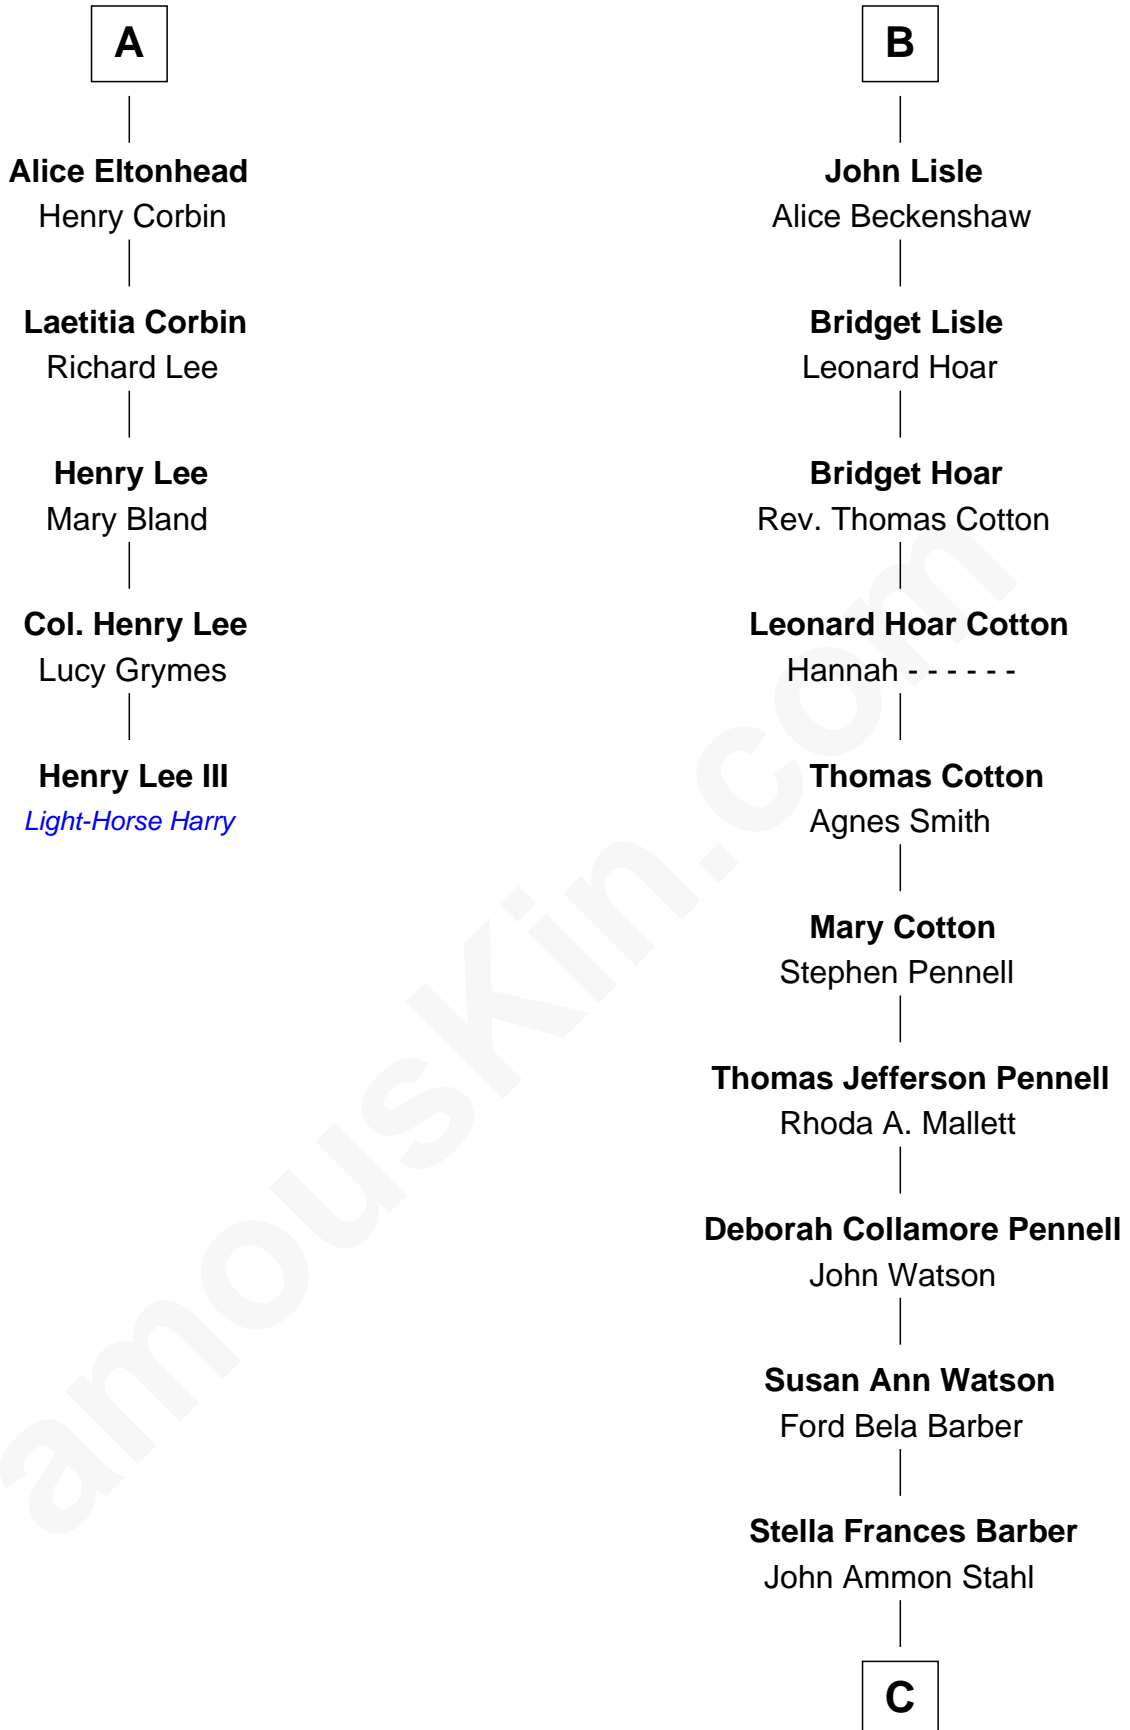

# FamousKin.com Relationship Chart of

**Henry Lee III**

*9th Governor of Virginia*

11th cousin 7 times removed of

**Warren Buffett**

*Chairman & CEO, Berkshire Hathaway*

C

Leila Stahl