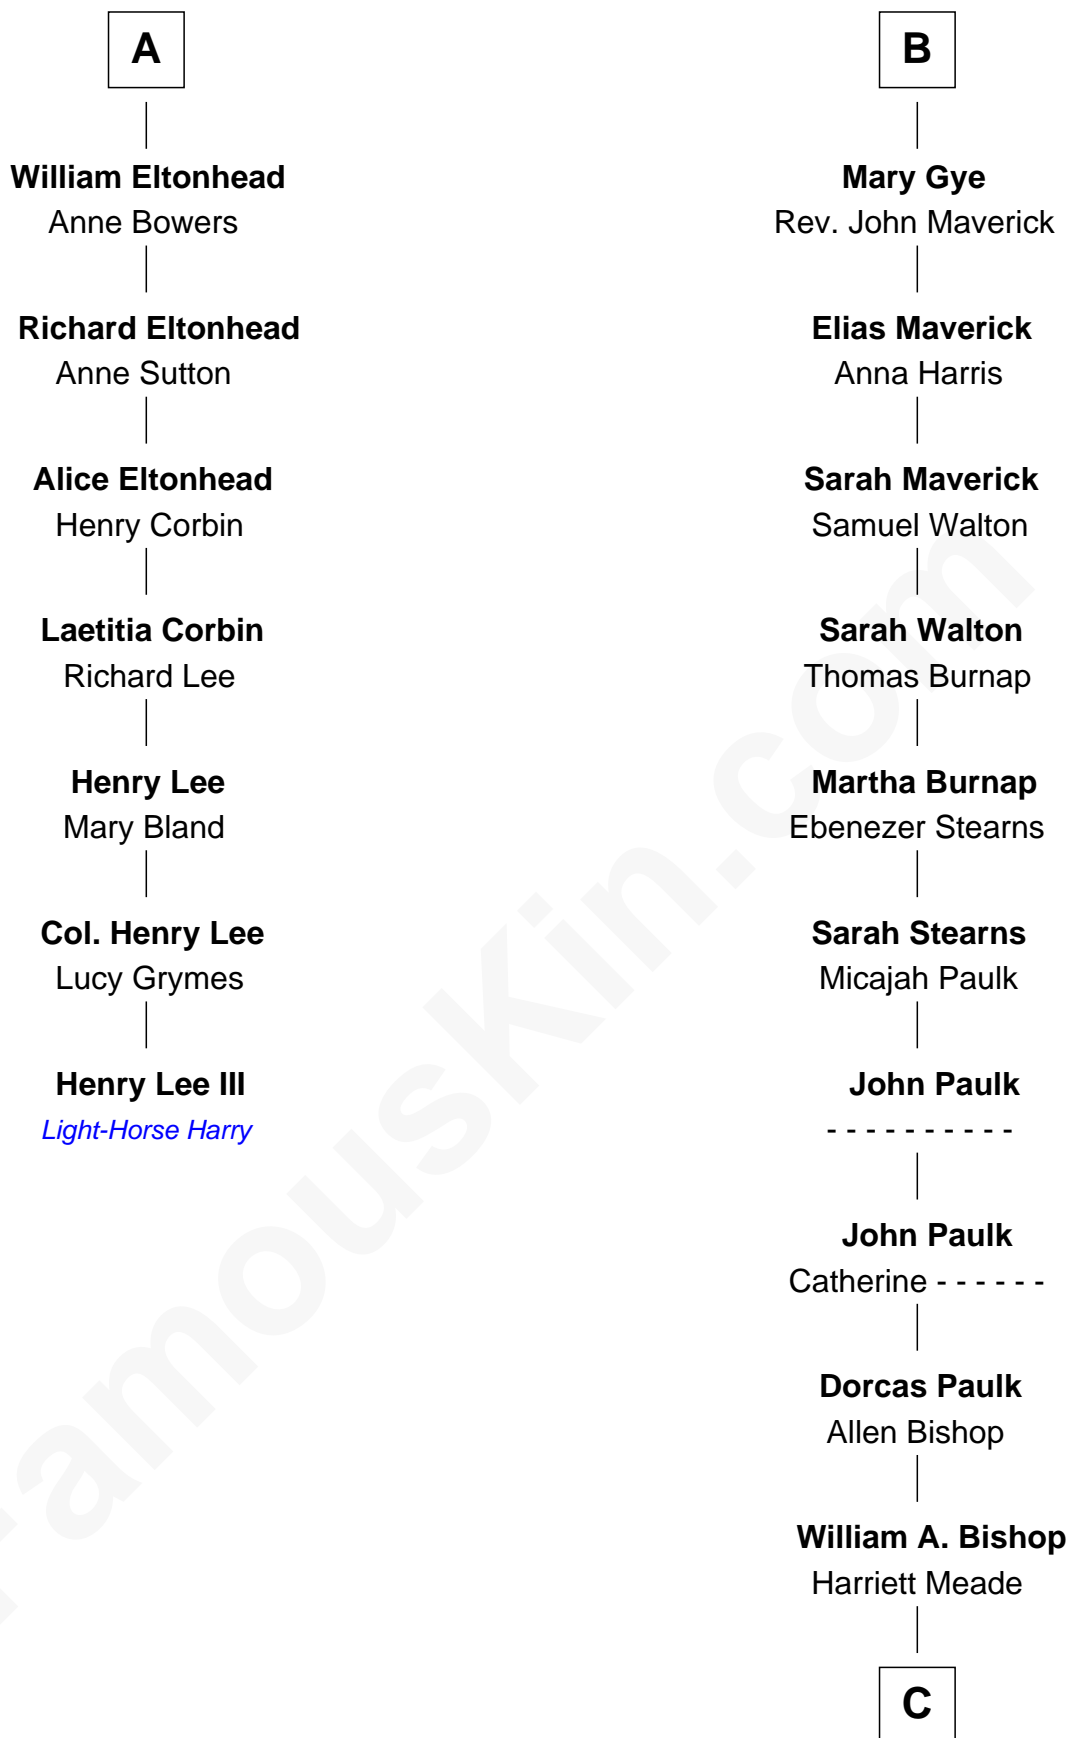

FamousKin.com

Relationship Chart of

Henry Lee III

9th Governor of Virginia

13th cousin 7 times removed of

Michael Strahan

NFL Player and TV Personality

Richard Fitzalan
Eleanor Plantagenet

A

John Fitzalan
Eleanor Maltravers

Joan Fitzalan
Sir William Echyngham

Joan Echyngham
Sir John Bayntun

Henry Bayntun

Jane Bayntun
Thomas Prowse

Mary Prowse
John Gye

Robert Gye
Grace Dowrish

B

C

Creola Mead

Jado D. Traylor

James Curtis Traylor

Caroline McCarter

Louise Traylor

Gene Willie Strahan