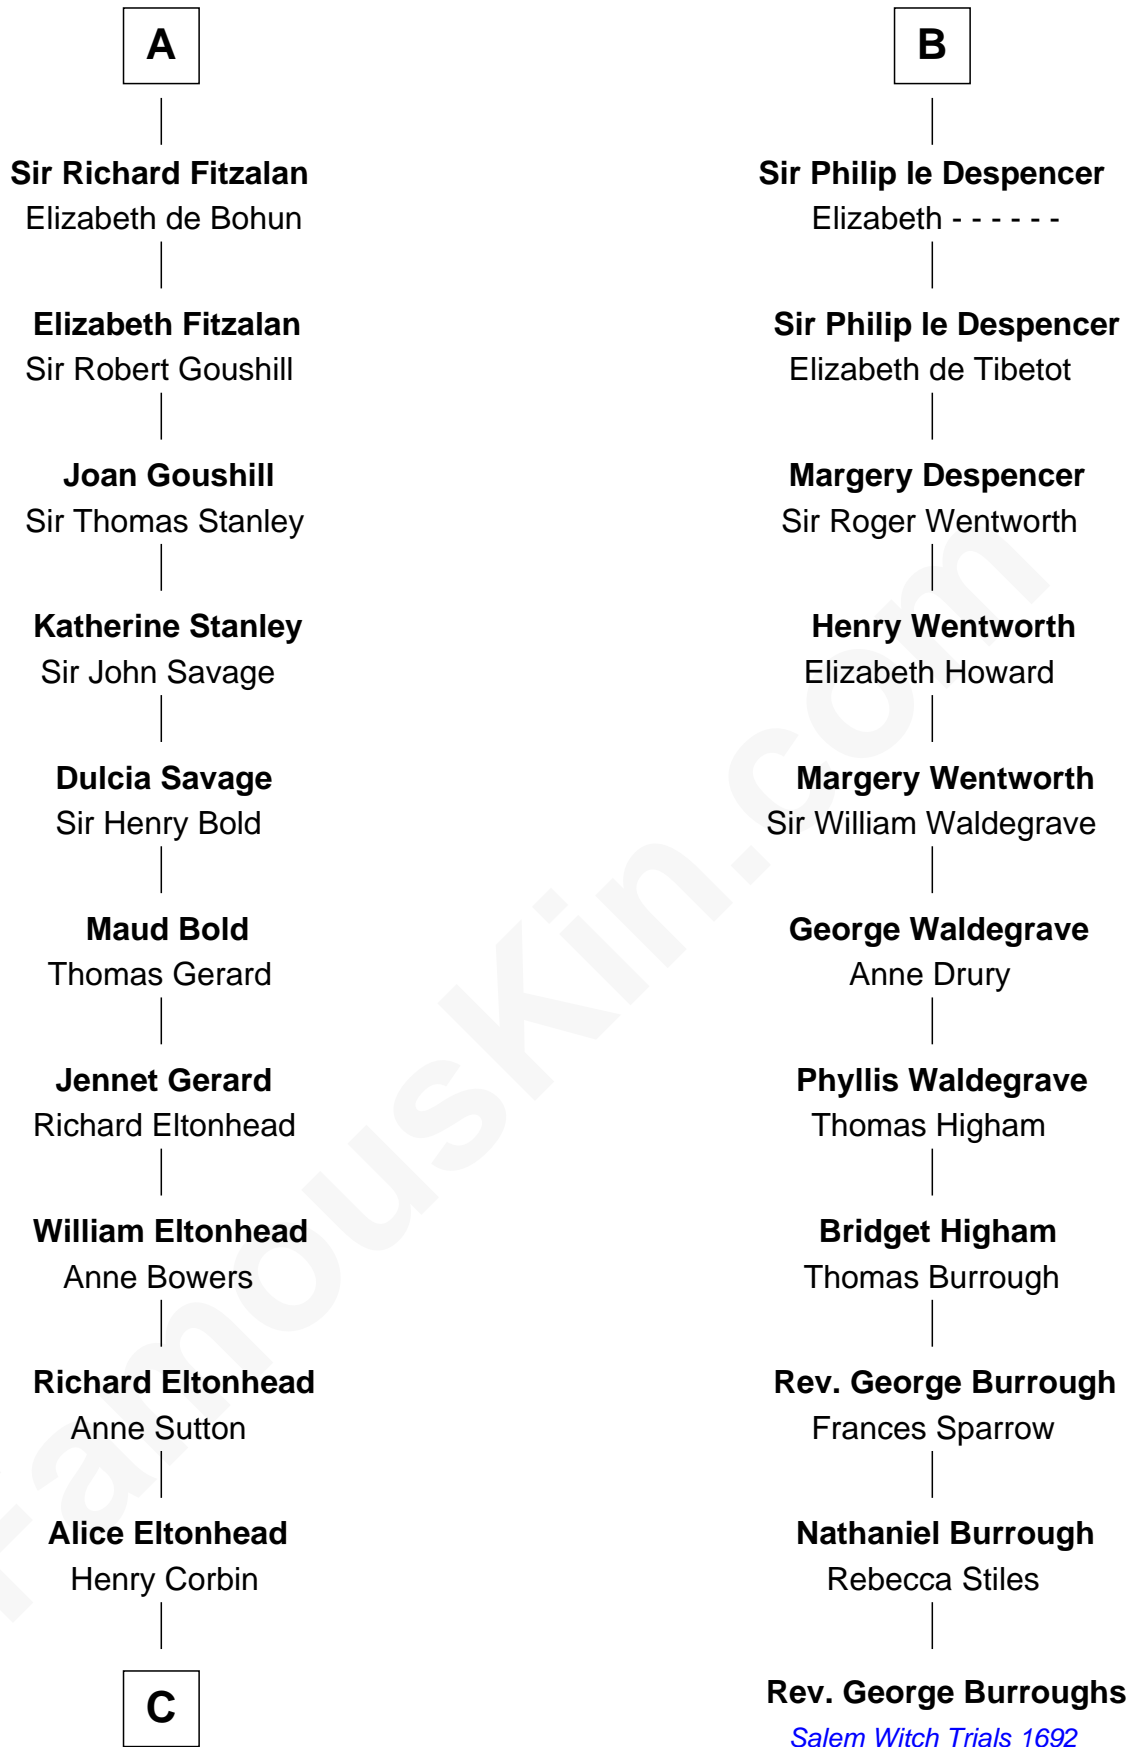

FamousKin.com

Relationship Chart of

Henry Lee III

9th Governor of Virginia

17th cousin 3 times removed of

Rev. George Burroughs

Executed for Witchcraft, Salem 1692

C

—
Laetitia Corbin

Richard Lee

—
Henry Lee

Mary Bland

—
Col. Henry Lee

Lucy Grymes

—
Henry Lee III

Light-Horse Harry