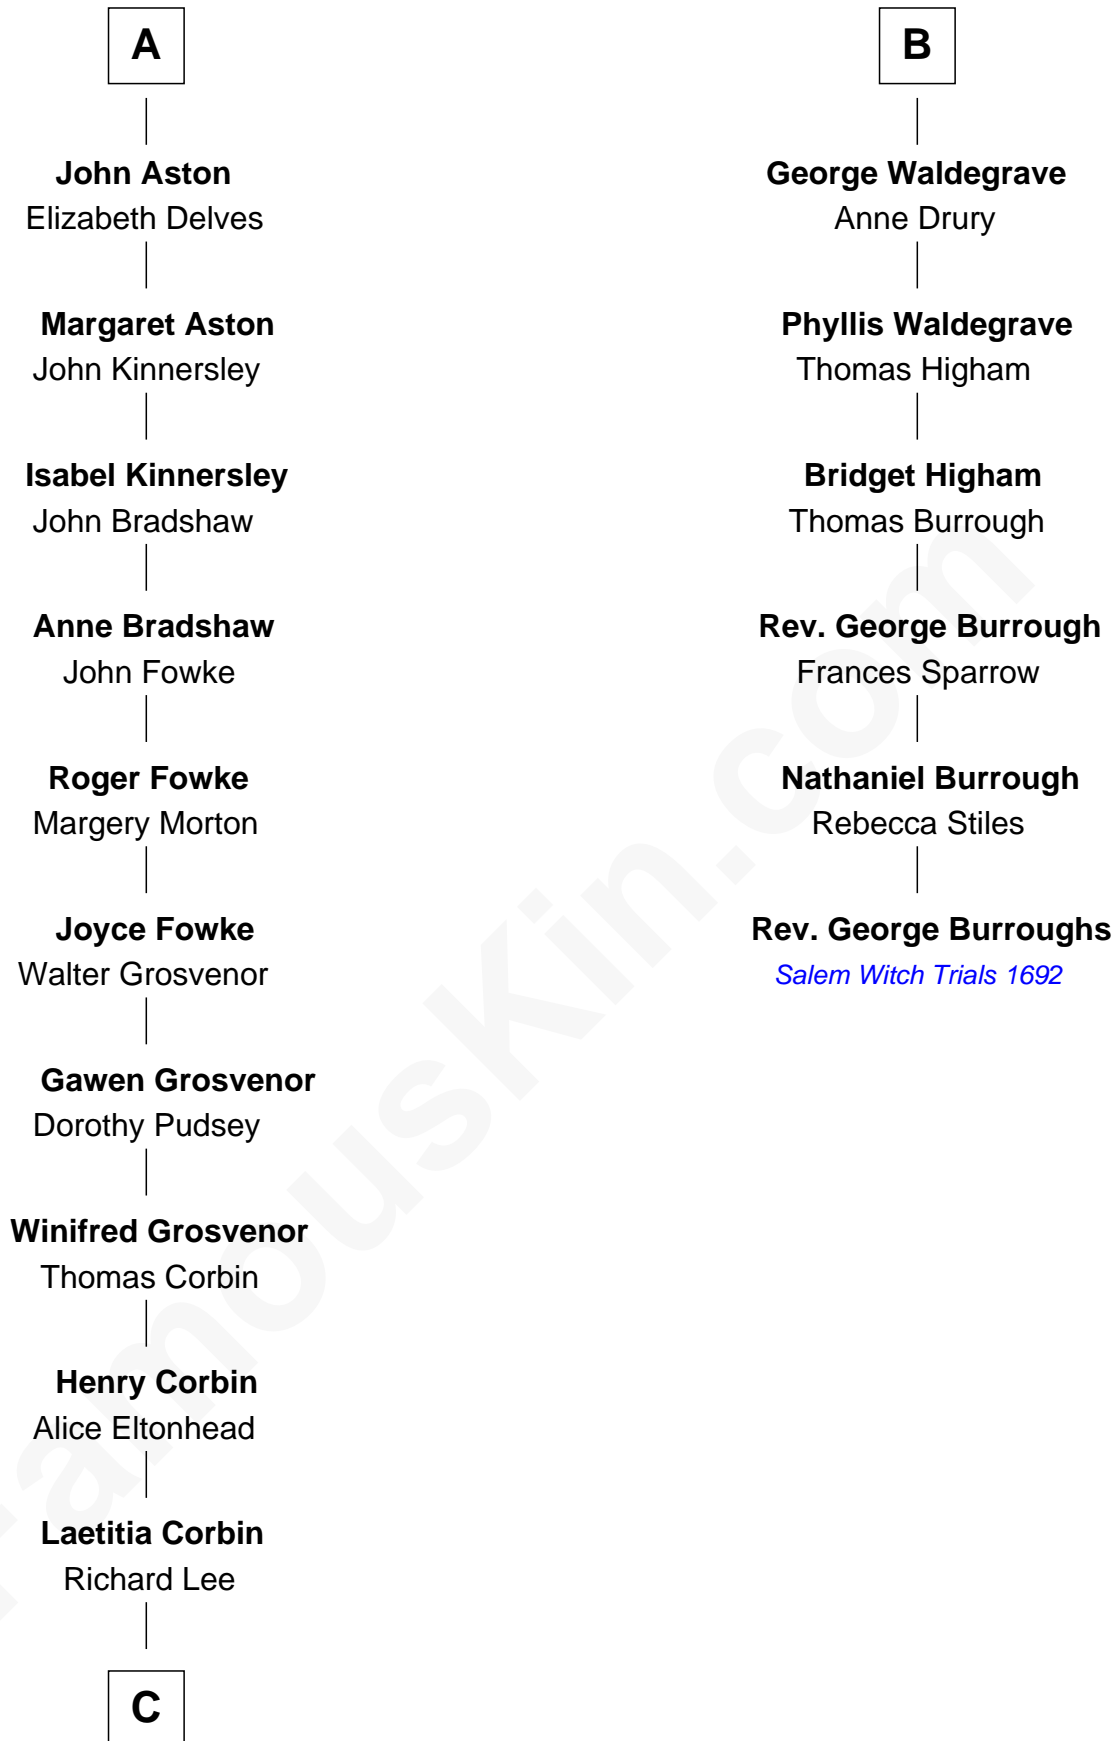

FamousKin.com

Relationship Chart of

Henry Lee III

9th Governor of Virginia

12th cousin 7 times removed of

Rev. George Burroughs

Executed for Witchcraft, Salem 1692

C

Henry Lee
Mary Bland

Col. Henry Lee
Lucy Grymes

Henry Lee III
Light-Horse Harry

FamousKin.com