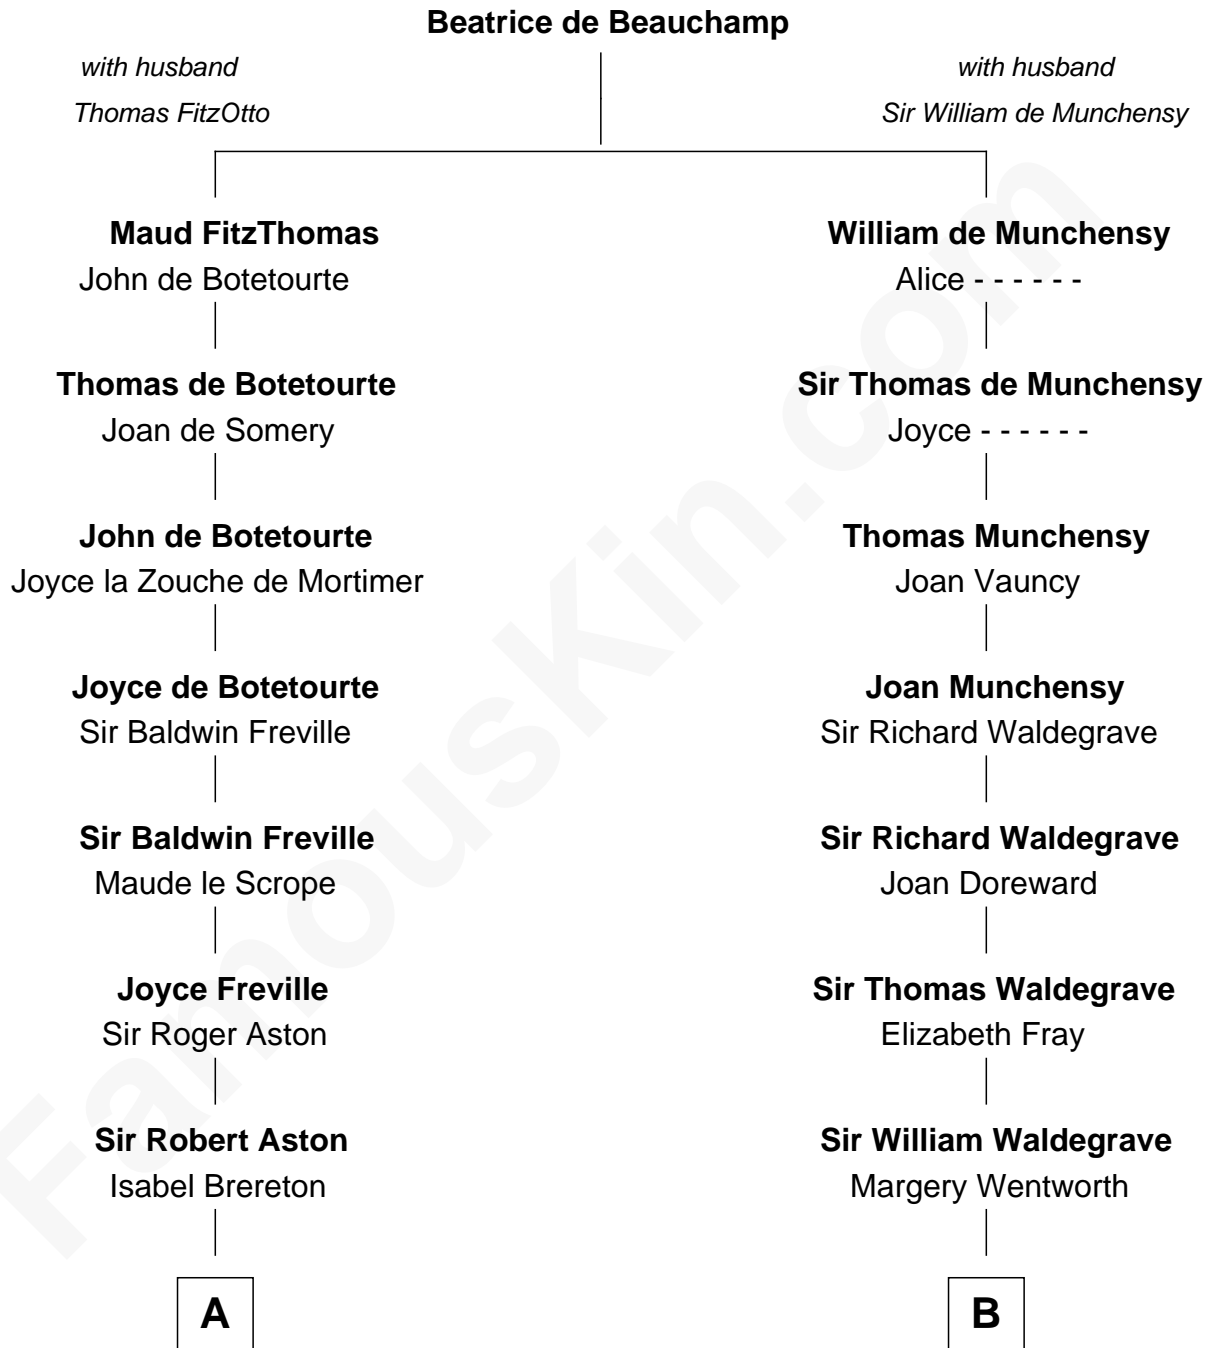

FamousKin.com

Relationship Chart of

Henry Lee III

9th Governor of Virginia

12th cousin 7 times removed of

Rev. George Burroughs

Executed for Witchcraft, Salem 1692

C

Henry Lee
Mary Bland

Col. Henry Lee
Lucy Grymes

Henry Lee III
Light-Horse Harry

FamousKin.com