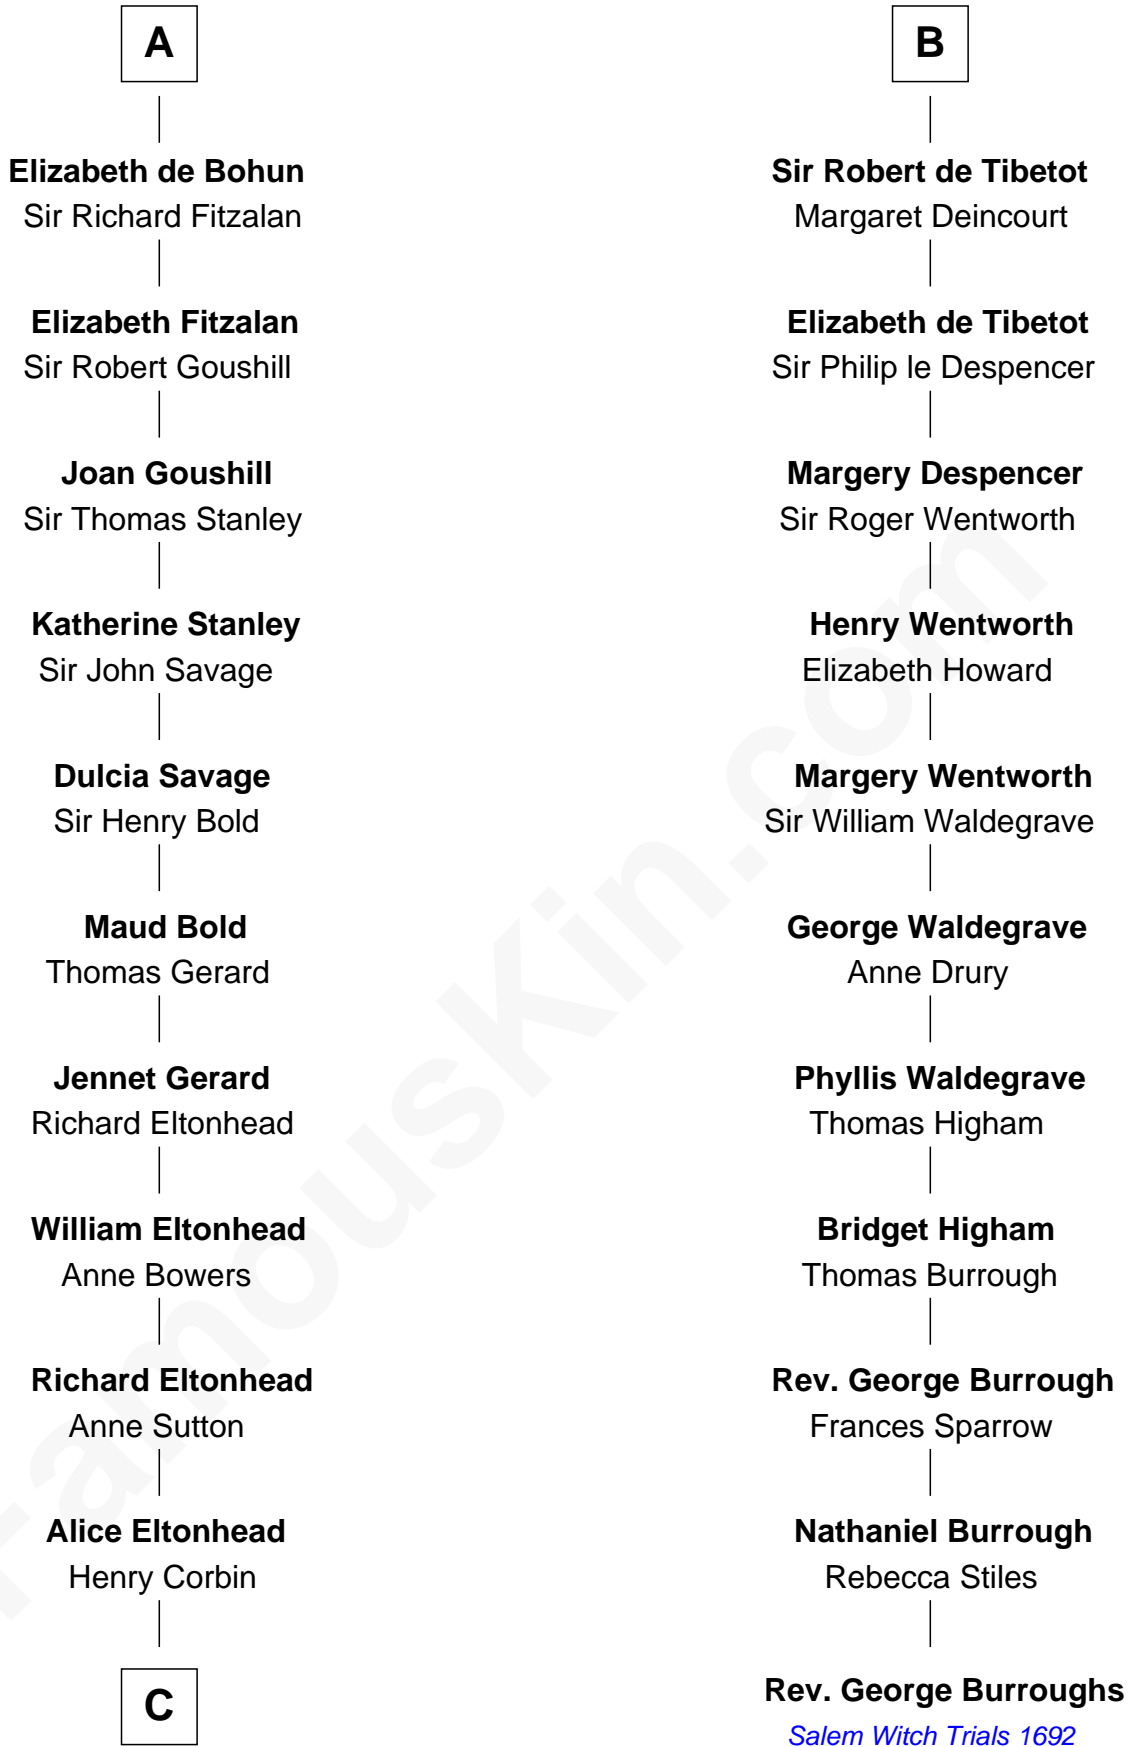

FamousKin.com

Relationship Chart of

Henry Lee III

9th Governor of Virginia

17th cousin 3 times removed of

Rev. George Burroughs

Executed for Witchcraft, Salem 1692

Walter of Salisbury

Light-Horse Harry

FamousKin.com