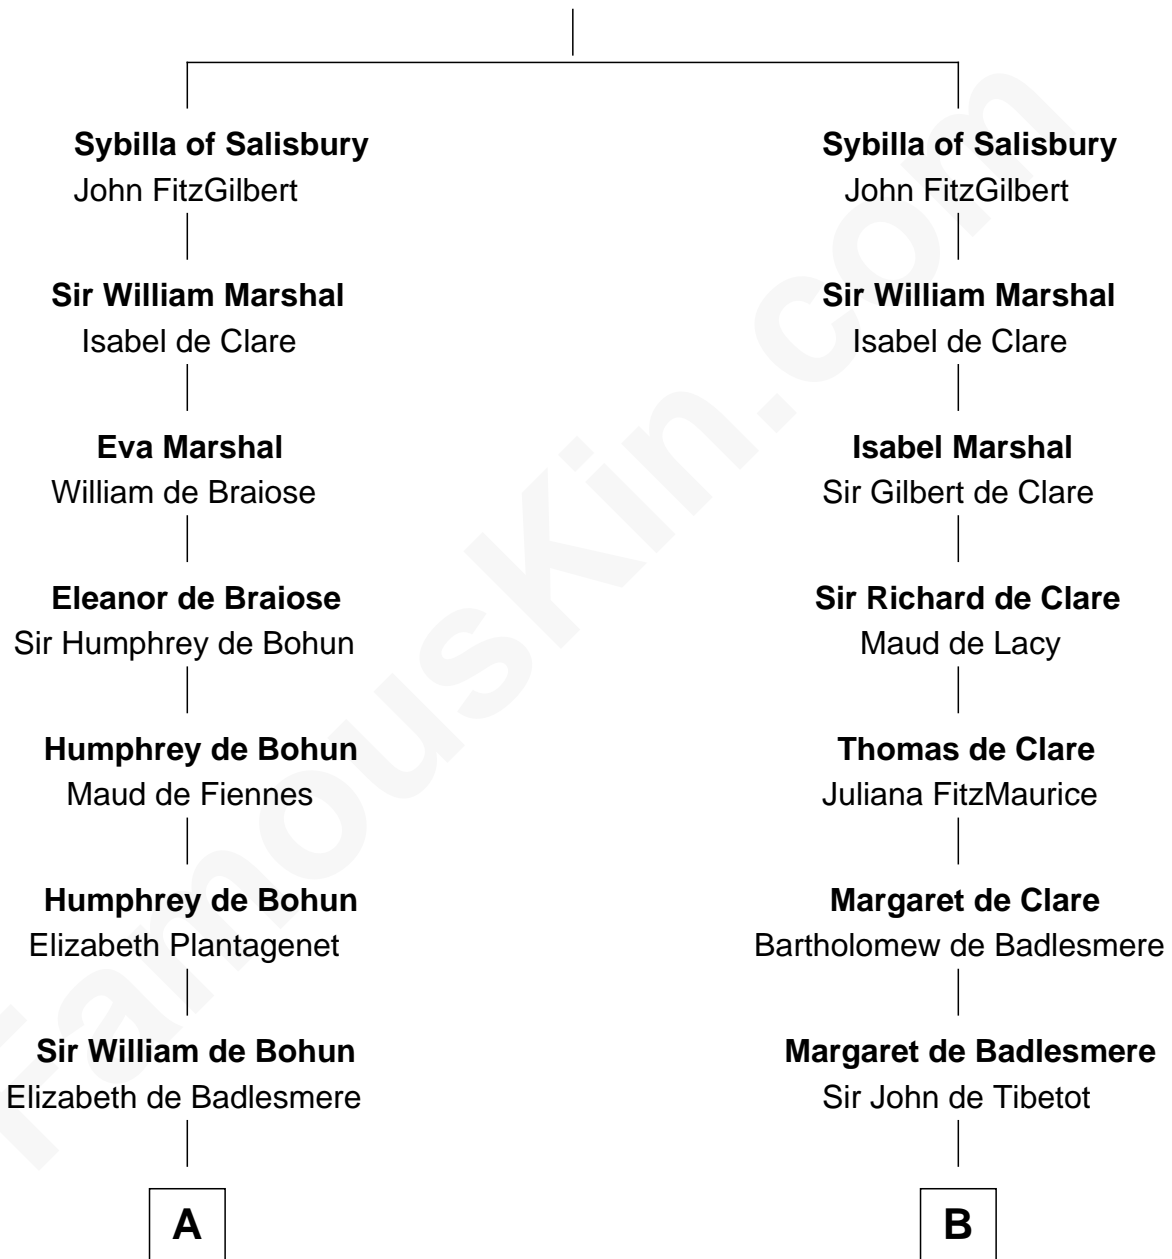

FamousKin.com

Relationship Chart of

Henry Lee III

9th Governor of Virginia

17th cousin 3 times removed of

Rev. George Burroughs

Executed for Witchcraft, Salem 1692

Walter of Salisbury

C

—
Laetitia Corbin

Richard Lee

—
Henry Lee

Mary Bland

—
Col. Henry Lee

Lucy Grymes

—
Henry Lee III

Light-Horse Harry

FamousKin.com