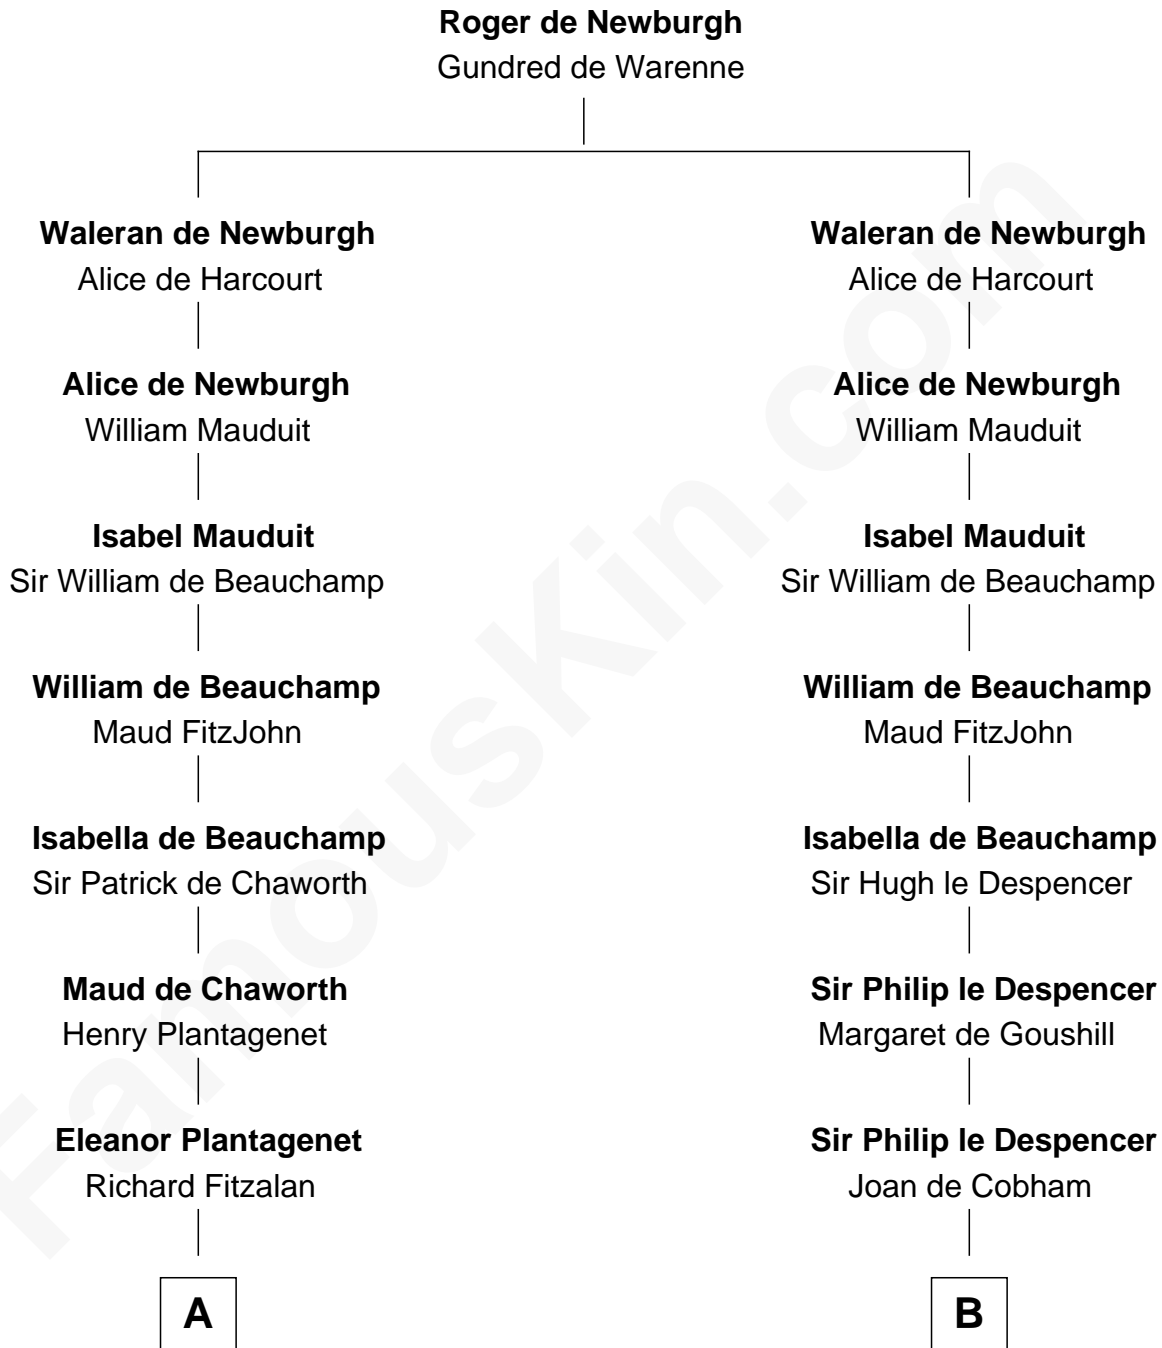

FamousKin.com

Relationship Chart of

Henry Lee III

9th Governor of Virginia

17th cousin 3 times removed of

Rev. George Burroughs

Executed for Witchcraft, Salem 1692

C

—
Laetitia Corbin

Richard Lee

—
Henry Lee

Mary Bland

—
Col. Henry Lee

Lucy Grymes

—
Henry Lee III

Light-Horse Harry