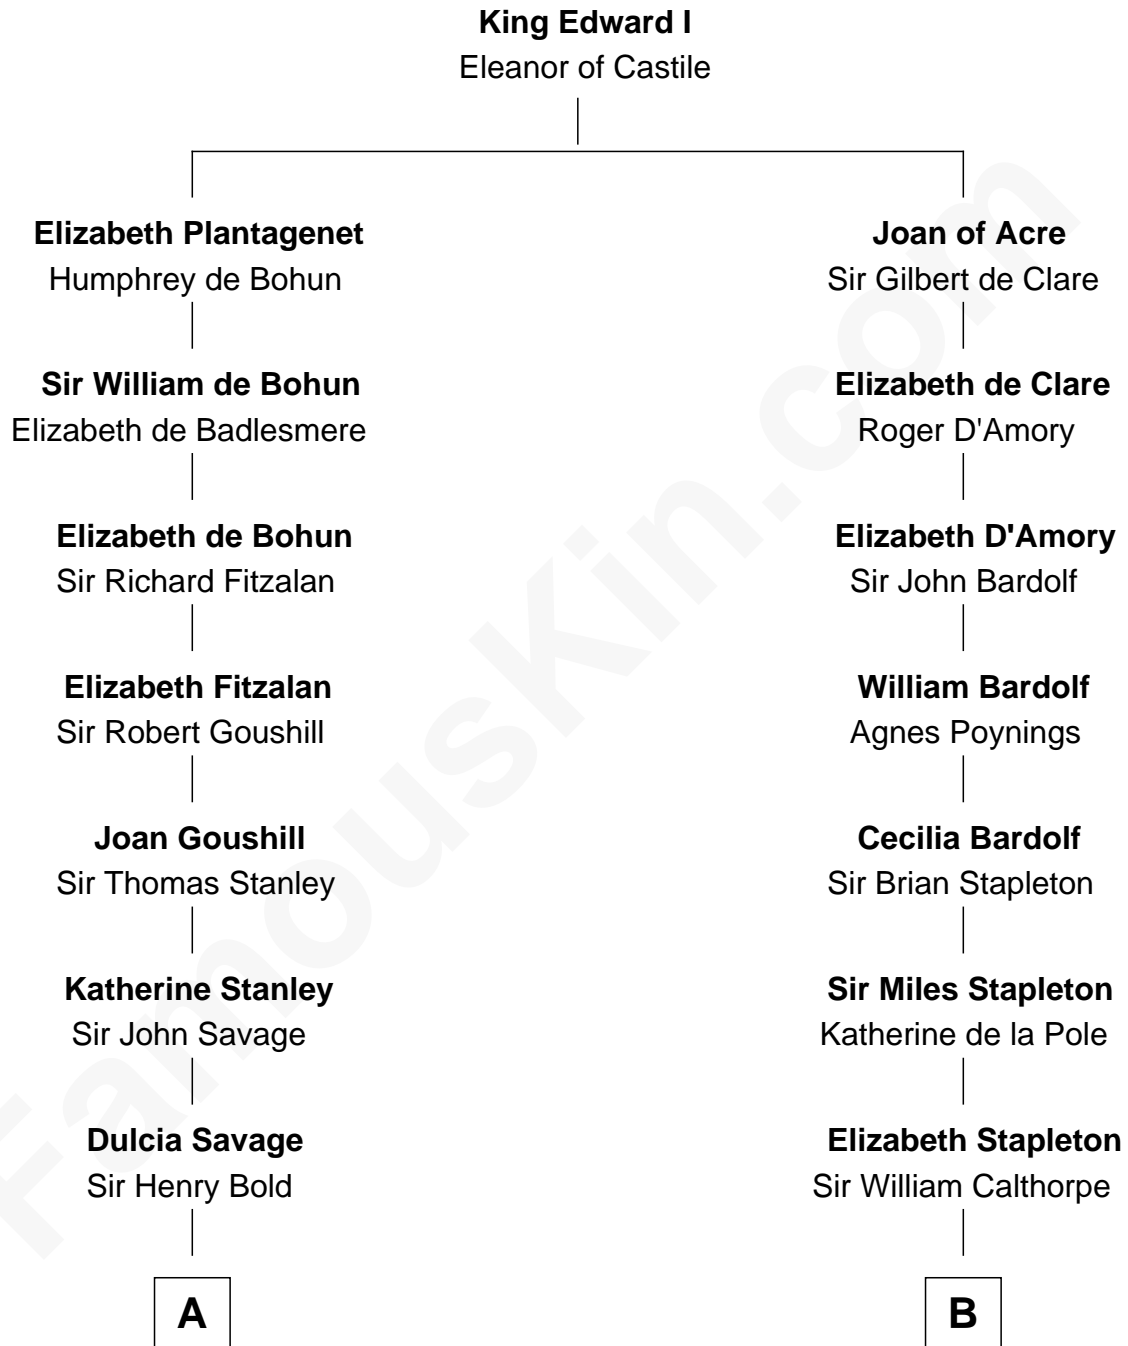

FamousKin.com

Relationship Chart of

Henry Lee III

9th Governor of Virginia

13th cousin 2 times removed of

Rev. George Burroughs

Executed for Witchcraft, Salem 1692

A