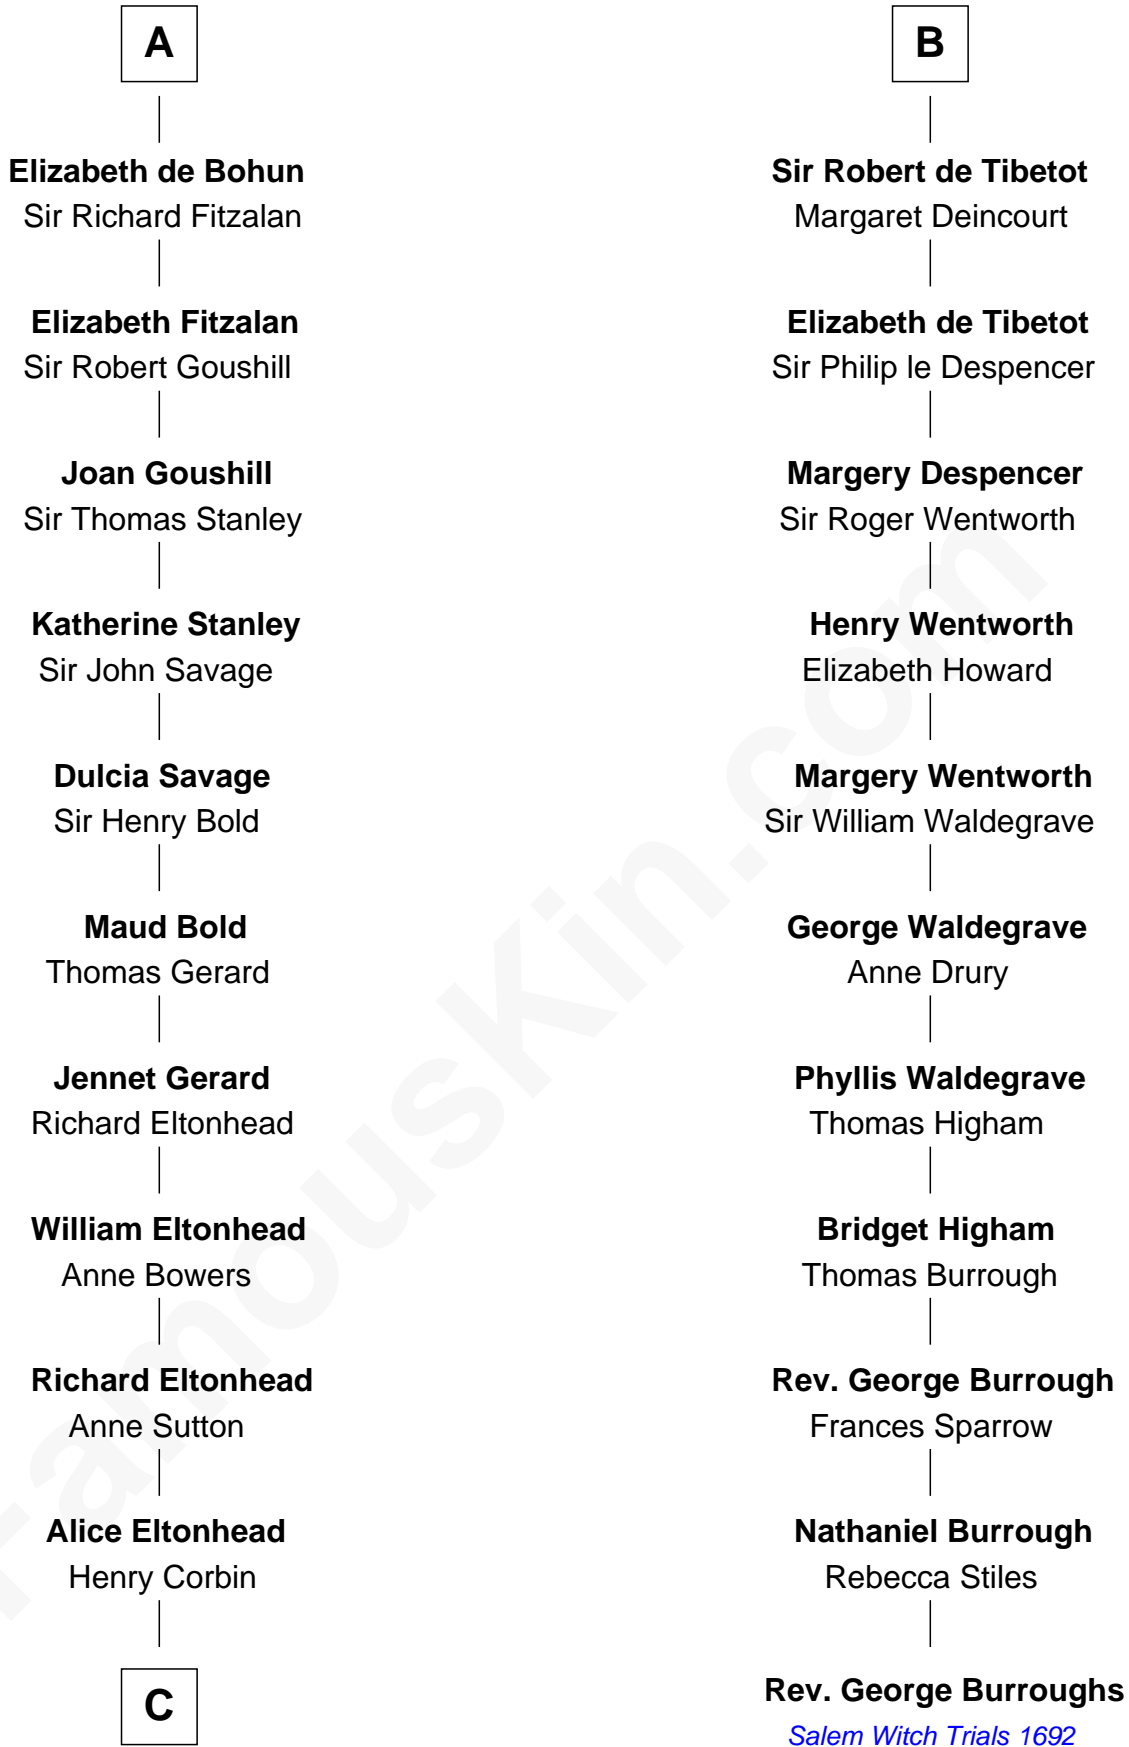

FamousKin.com

Relationship Chart of

Henry Lee III

9th Governor of Virginia

17th cousin 3 times removed of

Rev. George Burroughs

Executed for Witchcraft, Salem 1692

Dermot MacMurrough

Mor O'Toole

C

—
Laetitia Corbin

Richard Lee

—
Henry Lee

Mary Bland

—
Col. Henry Lee

Lucy Grymes

—
Henry Lee III

Light-Horse Harry

FamousKin.com