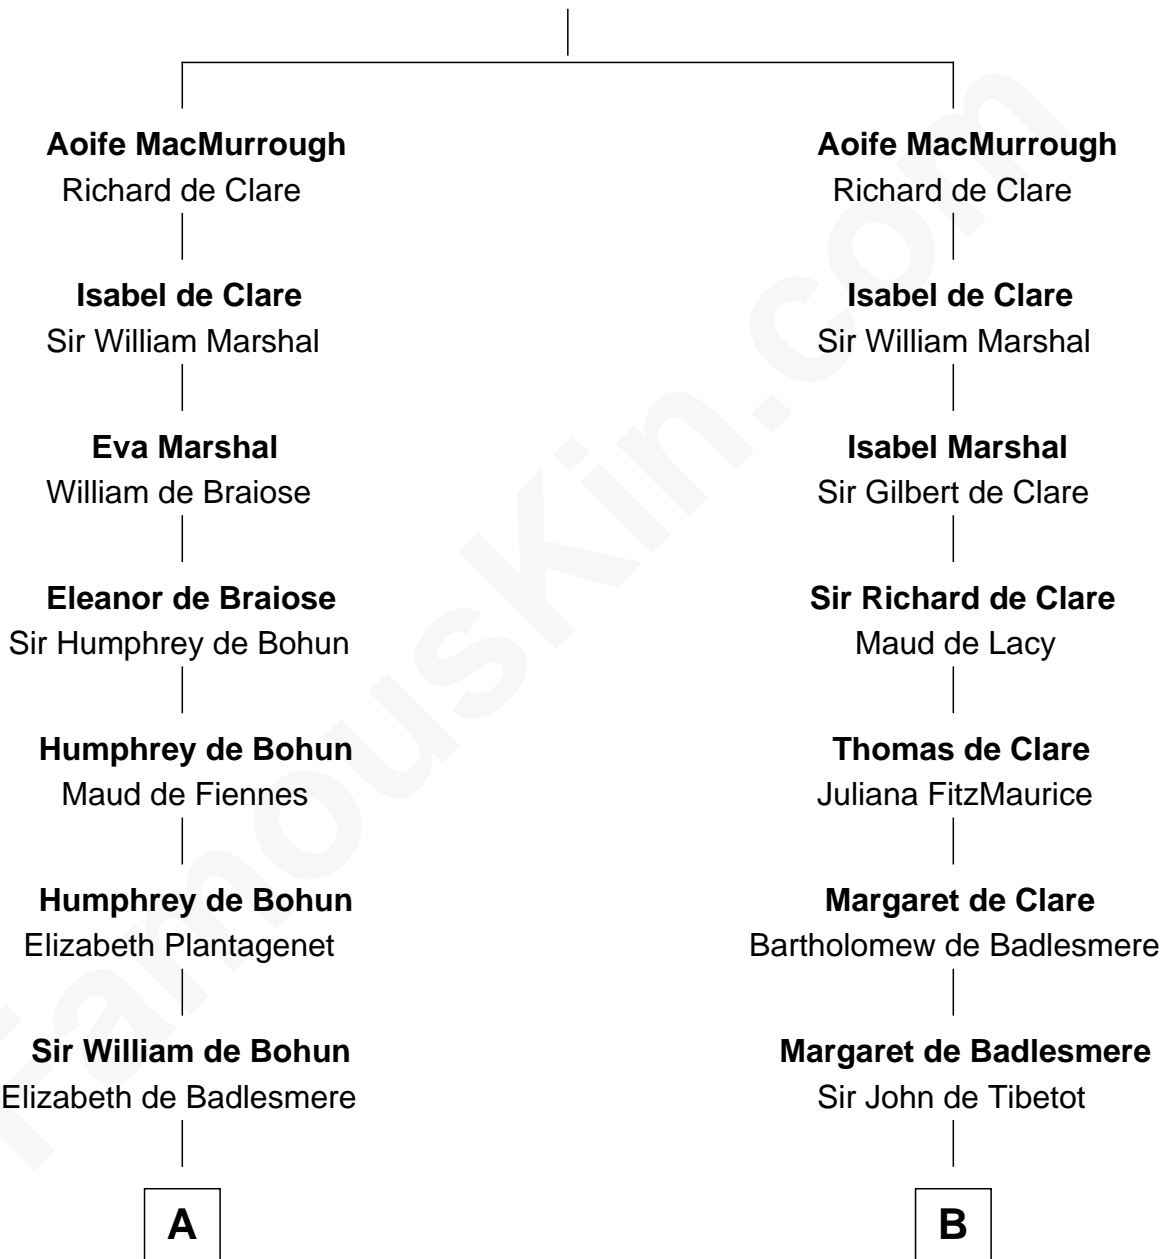

FamousKin.com

Relationship Chart of

Henry Lee III

9th Governor of Virginia

17th cousin 3 times removed of

Rev. George Burroughs

Executed for Witchcraft, Salem 1692

Dermot MacMurrough

Mor O'Toole

C

—
Laetitia Corbin

Richard Lee

—
Henry Lee

Mary Bland

—
Col. Henry Lee

Lucy Grymes

—
Henry Lee III

Light-Horse Harry

FamousKin.com