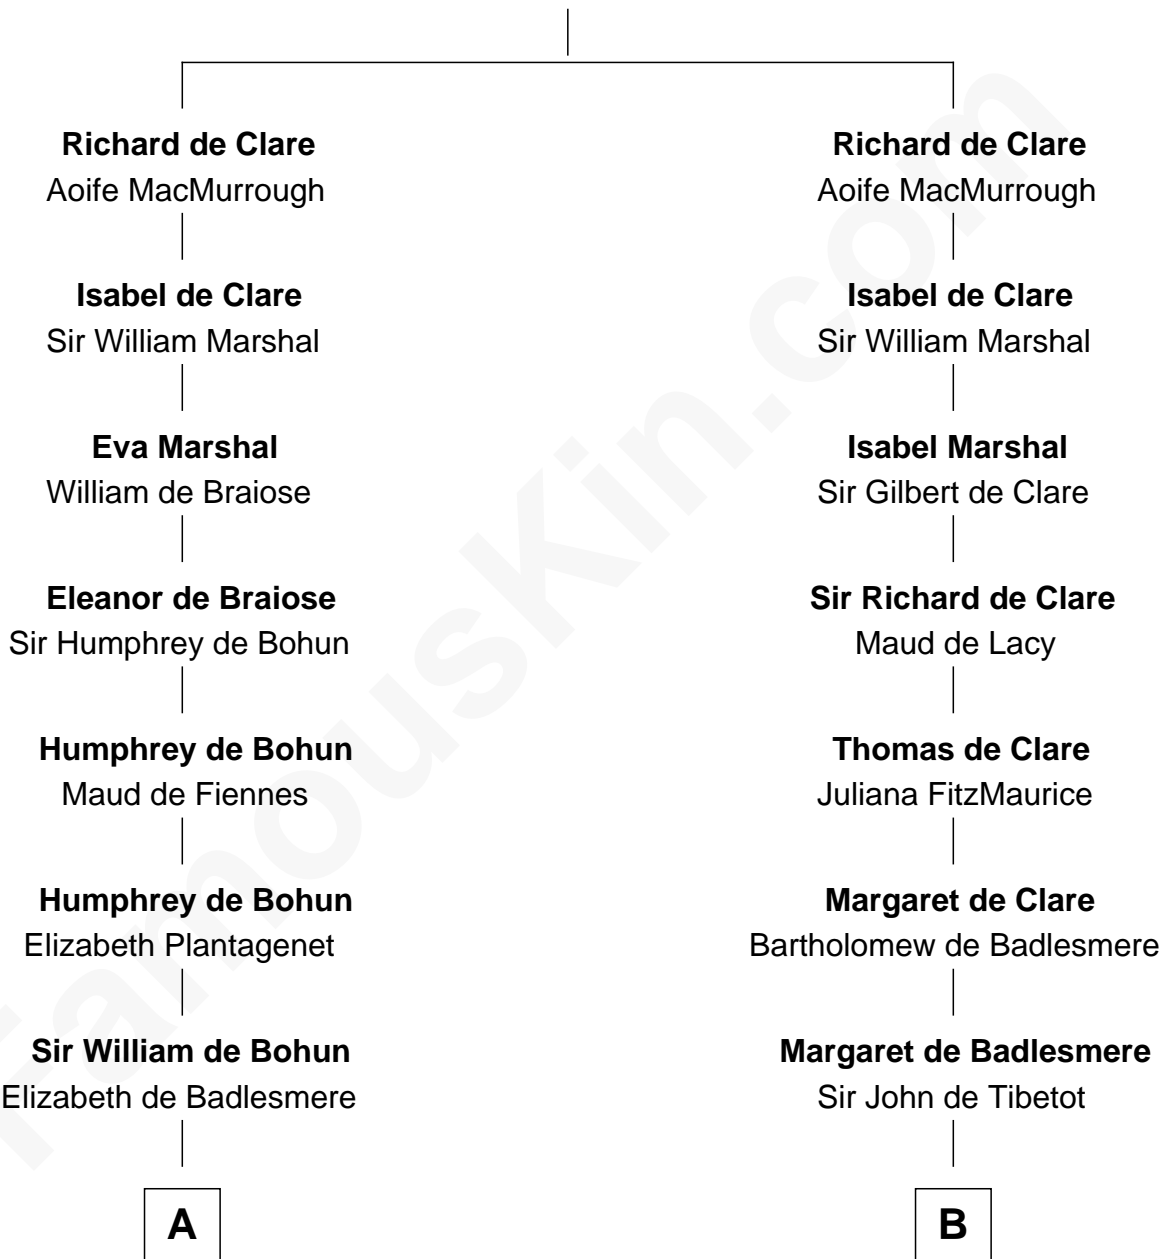

FamousKin.com

Relationship Chart of

Henry Lee III

9th Governor of Virginia

17th cousin 3 times removed of

Rev. George Burroughs

Executed for Witchcraft, Salem 1692

Gilbert Fitzgilbert de Clare

Isabel de Beaumont

C

—
Laetitia Corbin

Richard Lee

—
Henry Lee

Mary Bland

—
Col. Henry Lee

Lucy Grymes

—
Henry Lee III

Light-Horse Harry

FamousKin.com