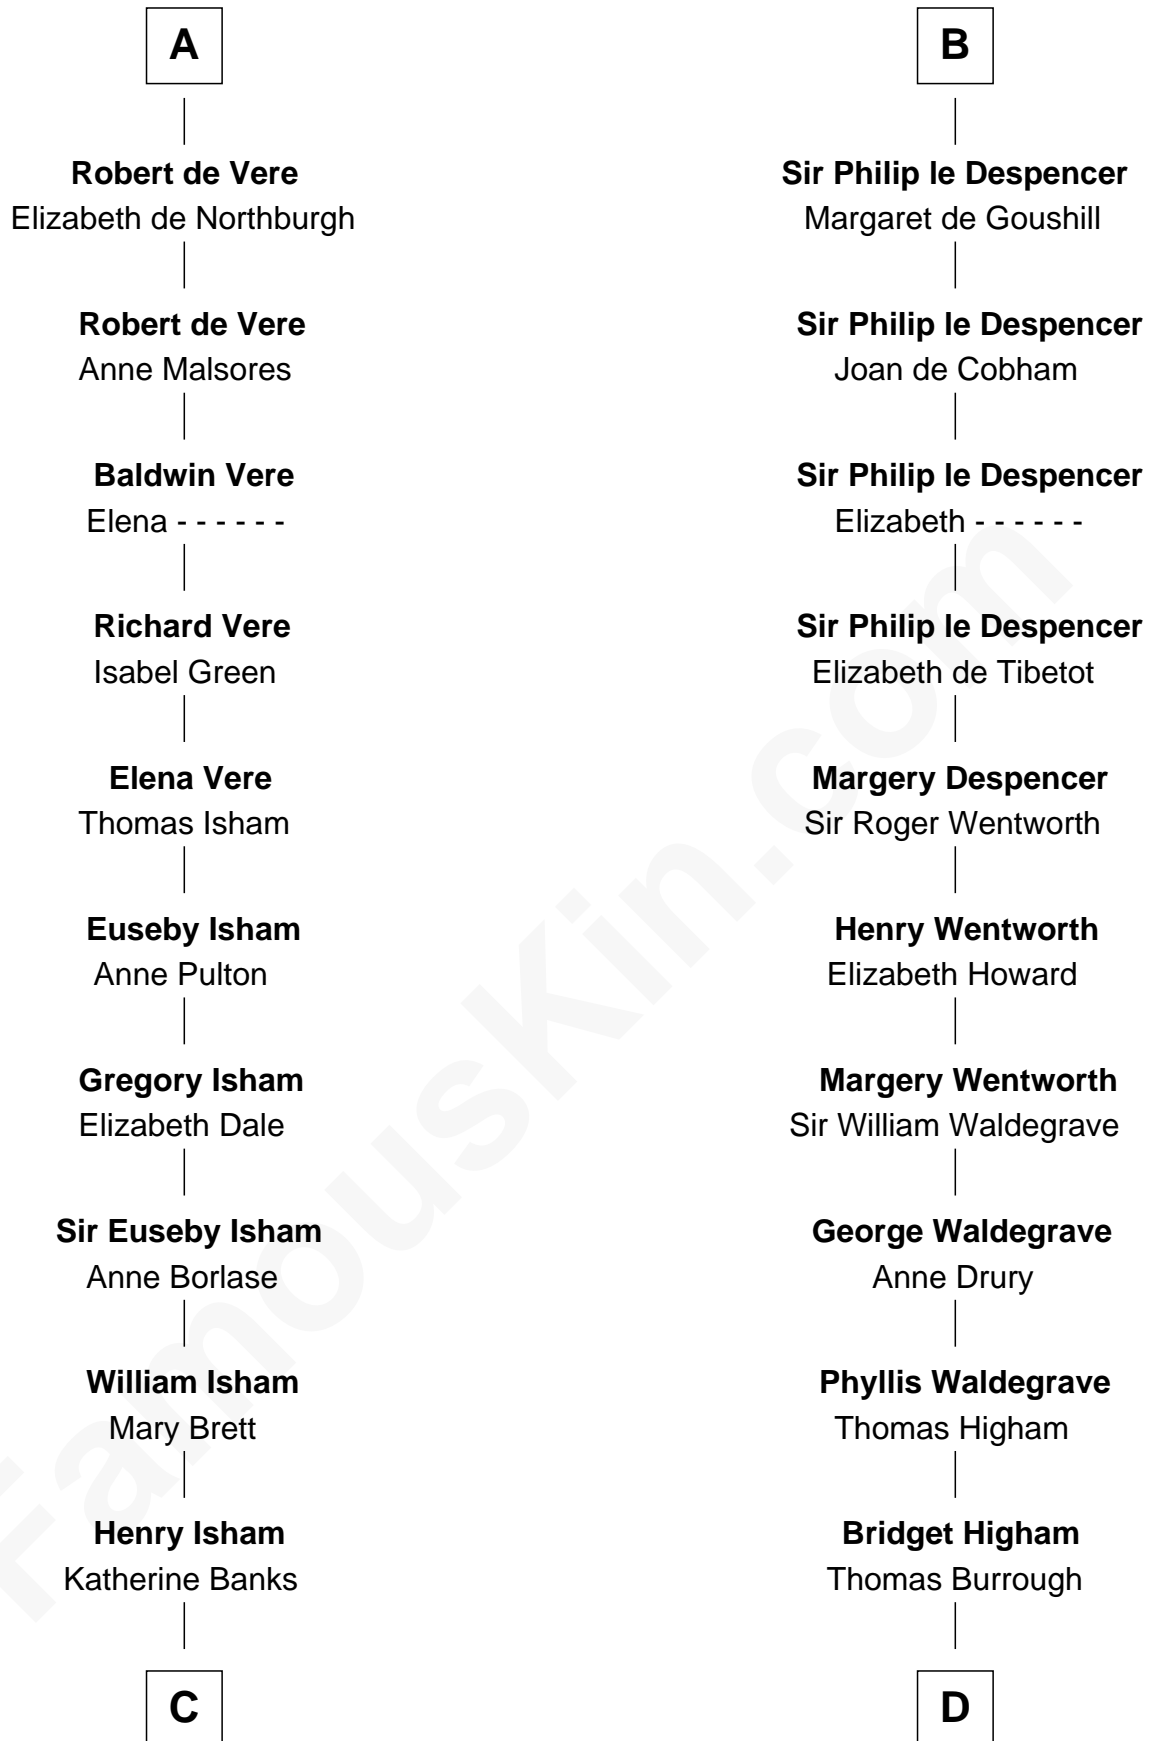

## Relationship Chart of

### Henry Lee III

9th Governor of Virginia

19th cousin 2 times removed of

**Rev. George Burroughs**

Executed for Witchcraft, Salem 1692

**C**

**Mary Isham**  
Col. William Randolph

**Elizabeth Randolph**  
Richard Bland

**Mary Bland**  
Henry Lee

**Col. Henry Lee**  
Lucy Grymes

**Henry Lee III**  
*Light-Horse Harry*

**D**

**Rev. George Burrough**  
Frances Sparrow

**Nathaniel Burrough**  
Rebecca Stiles

**Rev. George Burroughs**  
*Salem Witch Trials 1692*