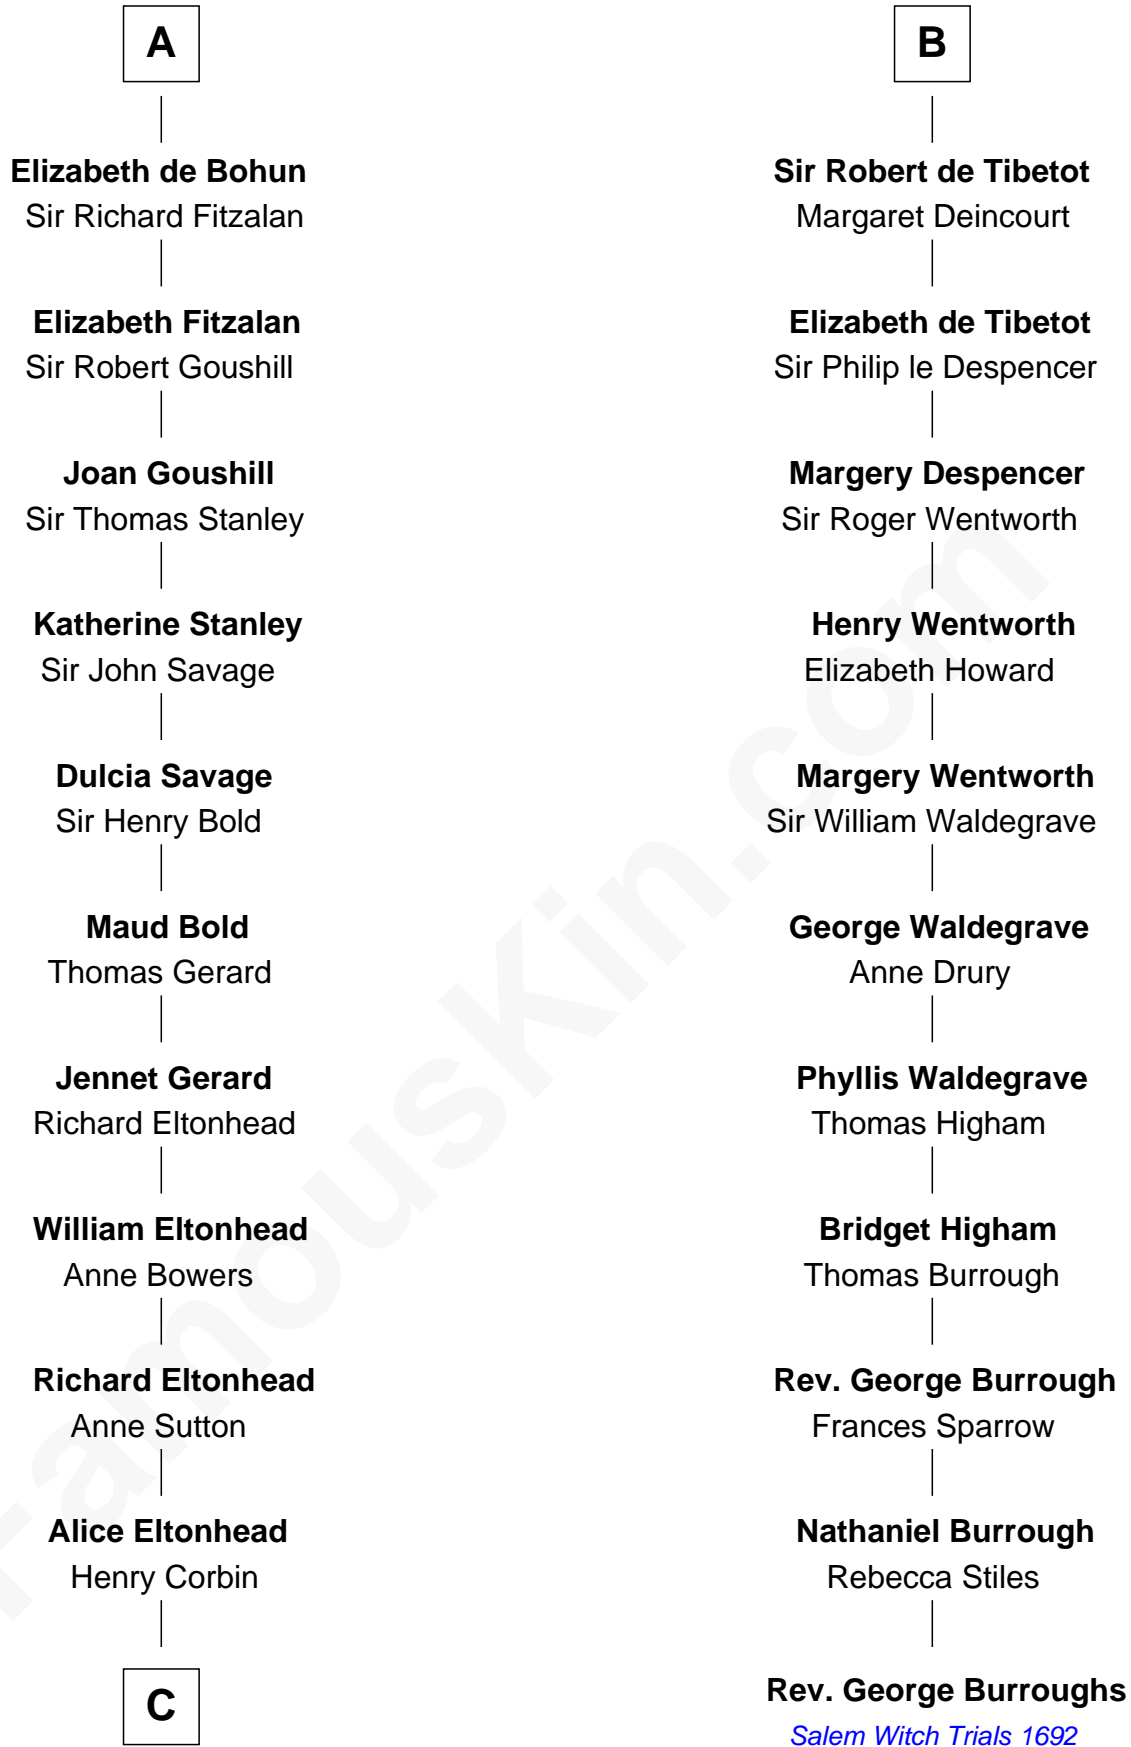

FamousKin.com

Relationship Chart of

Henry Lee III

9th Governor of Virginia

17th cousin 3 times removed of

Rev. George Burroughs

Executed for Witchcraft, Salem 1692

Sir Arnulph de Montgomery

Lafracota O'Brien

C

—
Laetitia Corbin

Richard Lee

—
Henry Lee

Mary Bland

—
Col. Henry Lee

Lucy Grymes

—
Henry Lee III

Light-Horse Harry

FamousKin.com