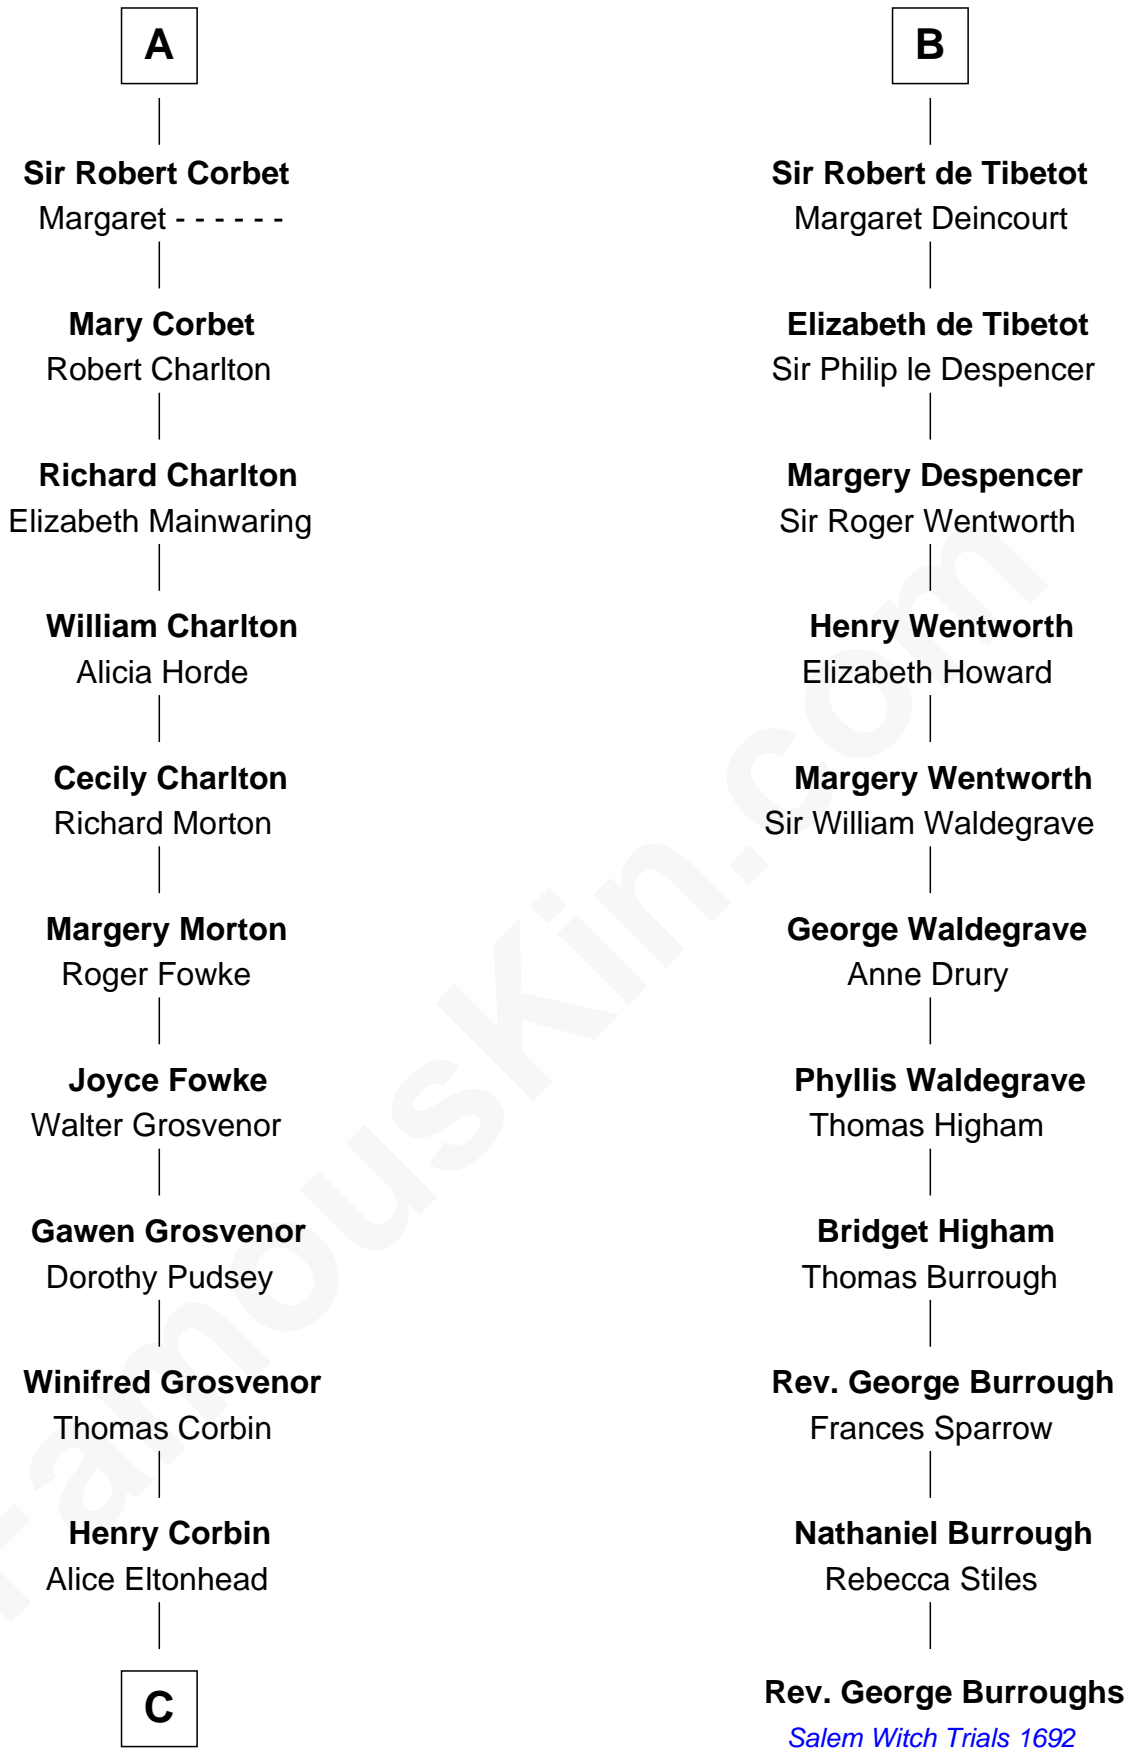

FamousKin.com

Relationship Chart of

Henry Lee III

9th Governor of Virginia

17th cousin 3 times removed of

Rev. George Burroughs

Executed for Witchcraft, Salem 1692

Simon III de Montfort

Thomas de Clare

Juliana FitzMaurice

Margaret de Clare

Bartholomew de Badlesmere

Margaret de Badlesmere

Sir John de Tibetot

B

C