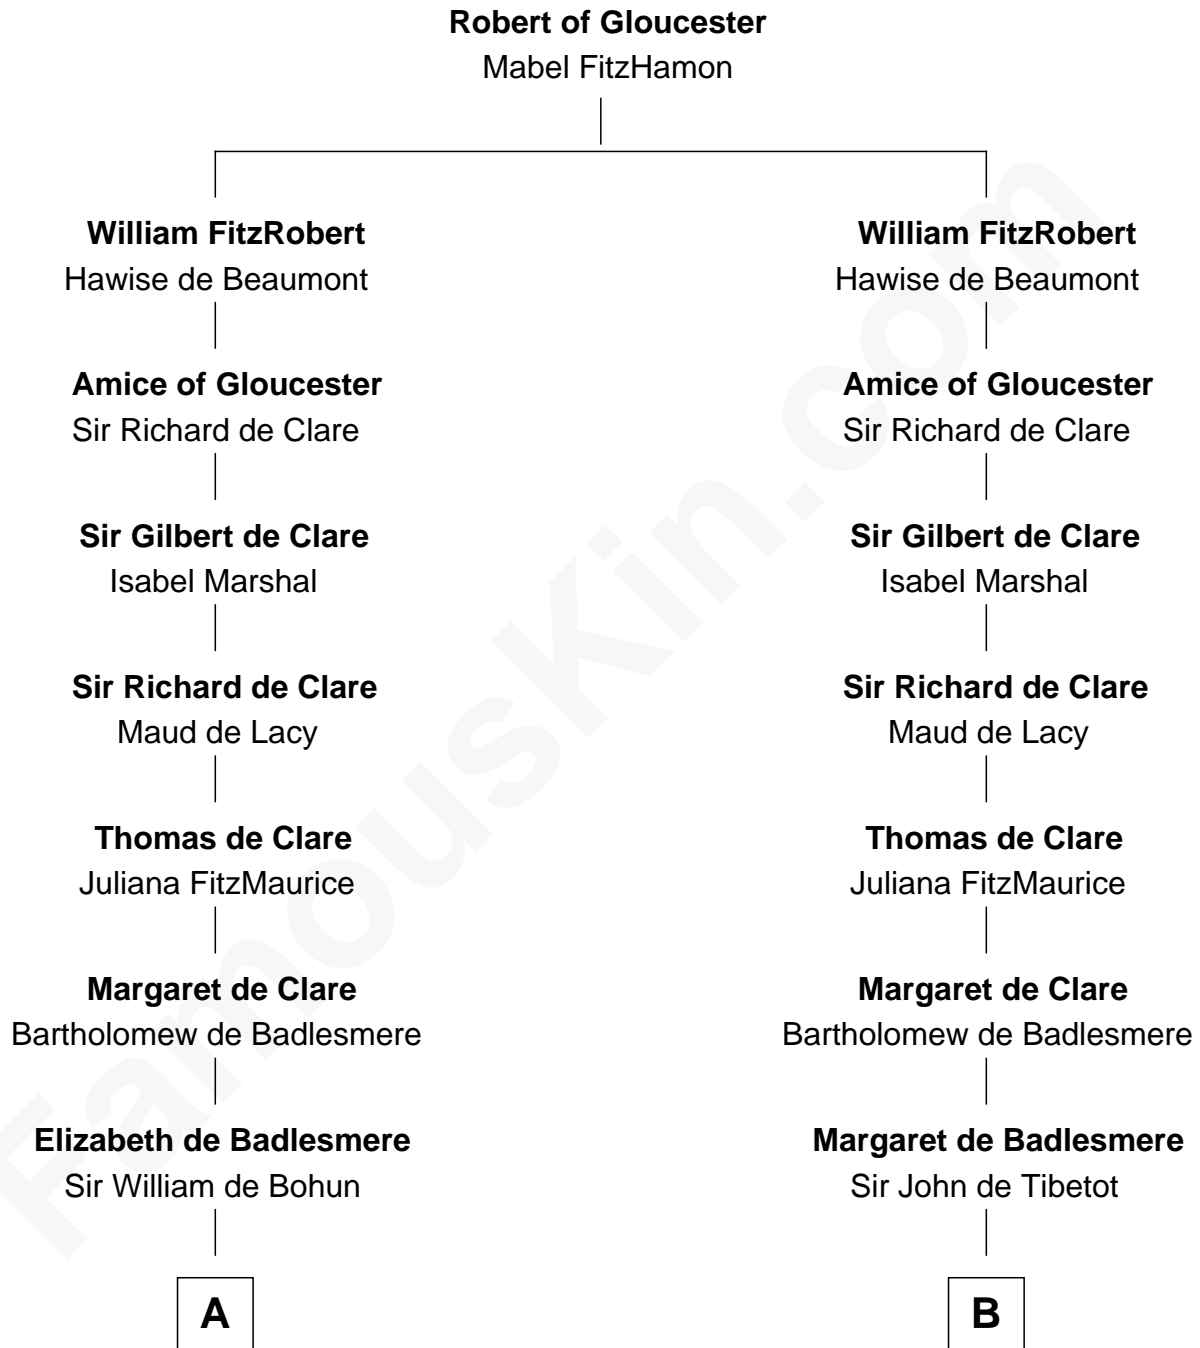

FamousKin.com

Relationship Chart of

Henry Lee III

9th Governor of Virginia

17th cousin 3 times removed of

Rev. George Burroughs

Executed for Witchcraft, Salem 1692

C

—
Laetitia Corbin

Richard Lee

—
Henry Lee

Mary Bland

—
Col. Henry Lee

Lucy Grymes

—
Henry Lee III

Light-Horse Harry