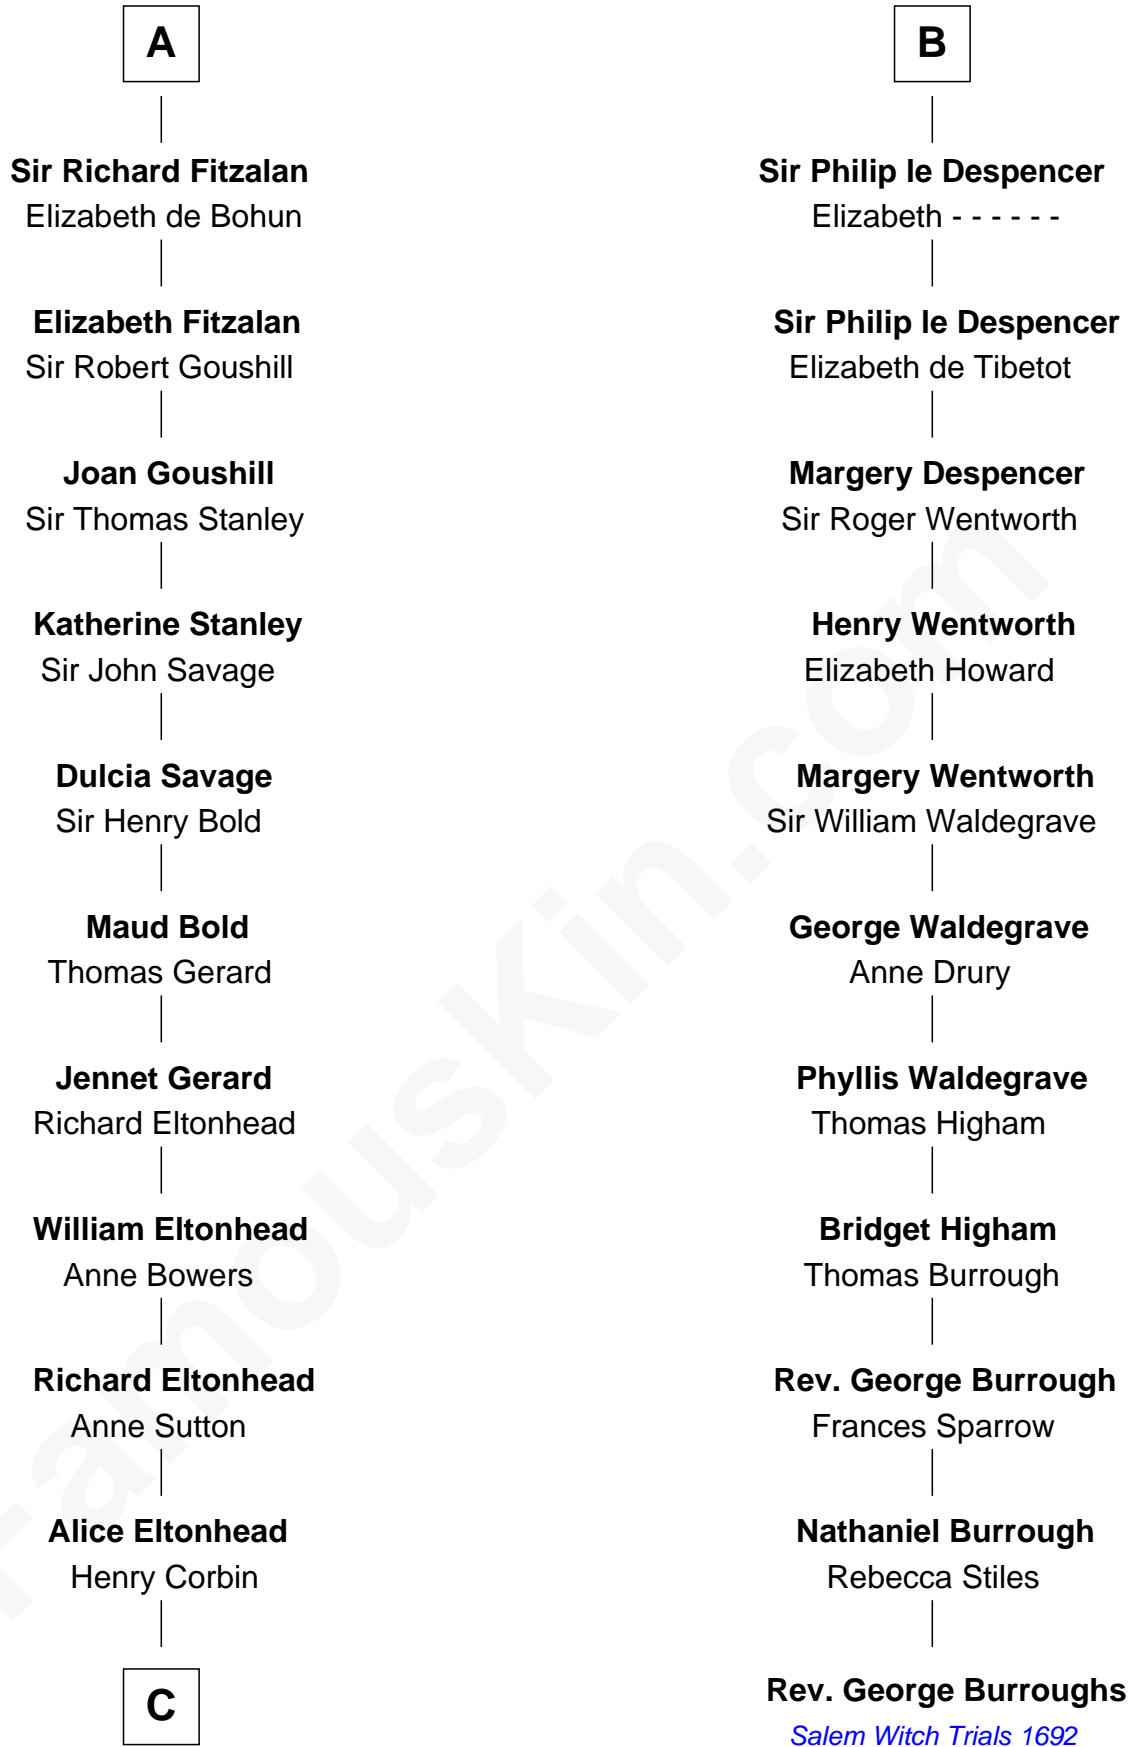

FamousKin.com

Relationship Chart of

Henry Lee III

9th Governor of Virginia

17th cousin 3 times removed of

Rev. George Burroughs

Executed for Witchcraft, Salem 1692

Richard Fitzgilbert de Clare

Adeliza de Meschines

C

—
Laetitia Corbin

Richard Lee

—
Henry Lee

Mary Bland

—
Col. Henry Lee

Lucy Grymes

—
Henry Lee III

Light-Horse Harry

FamousKin.com