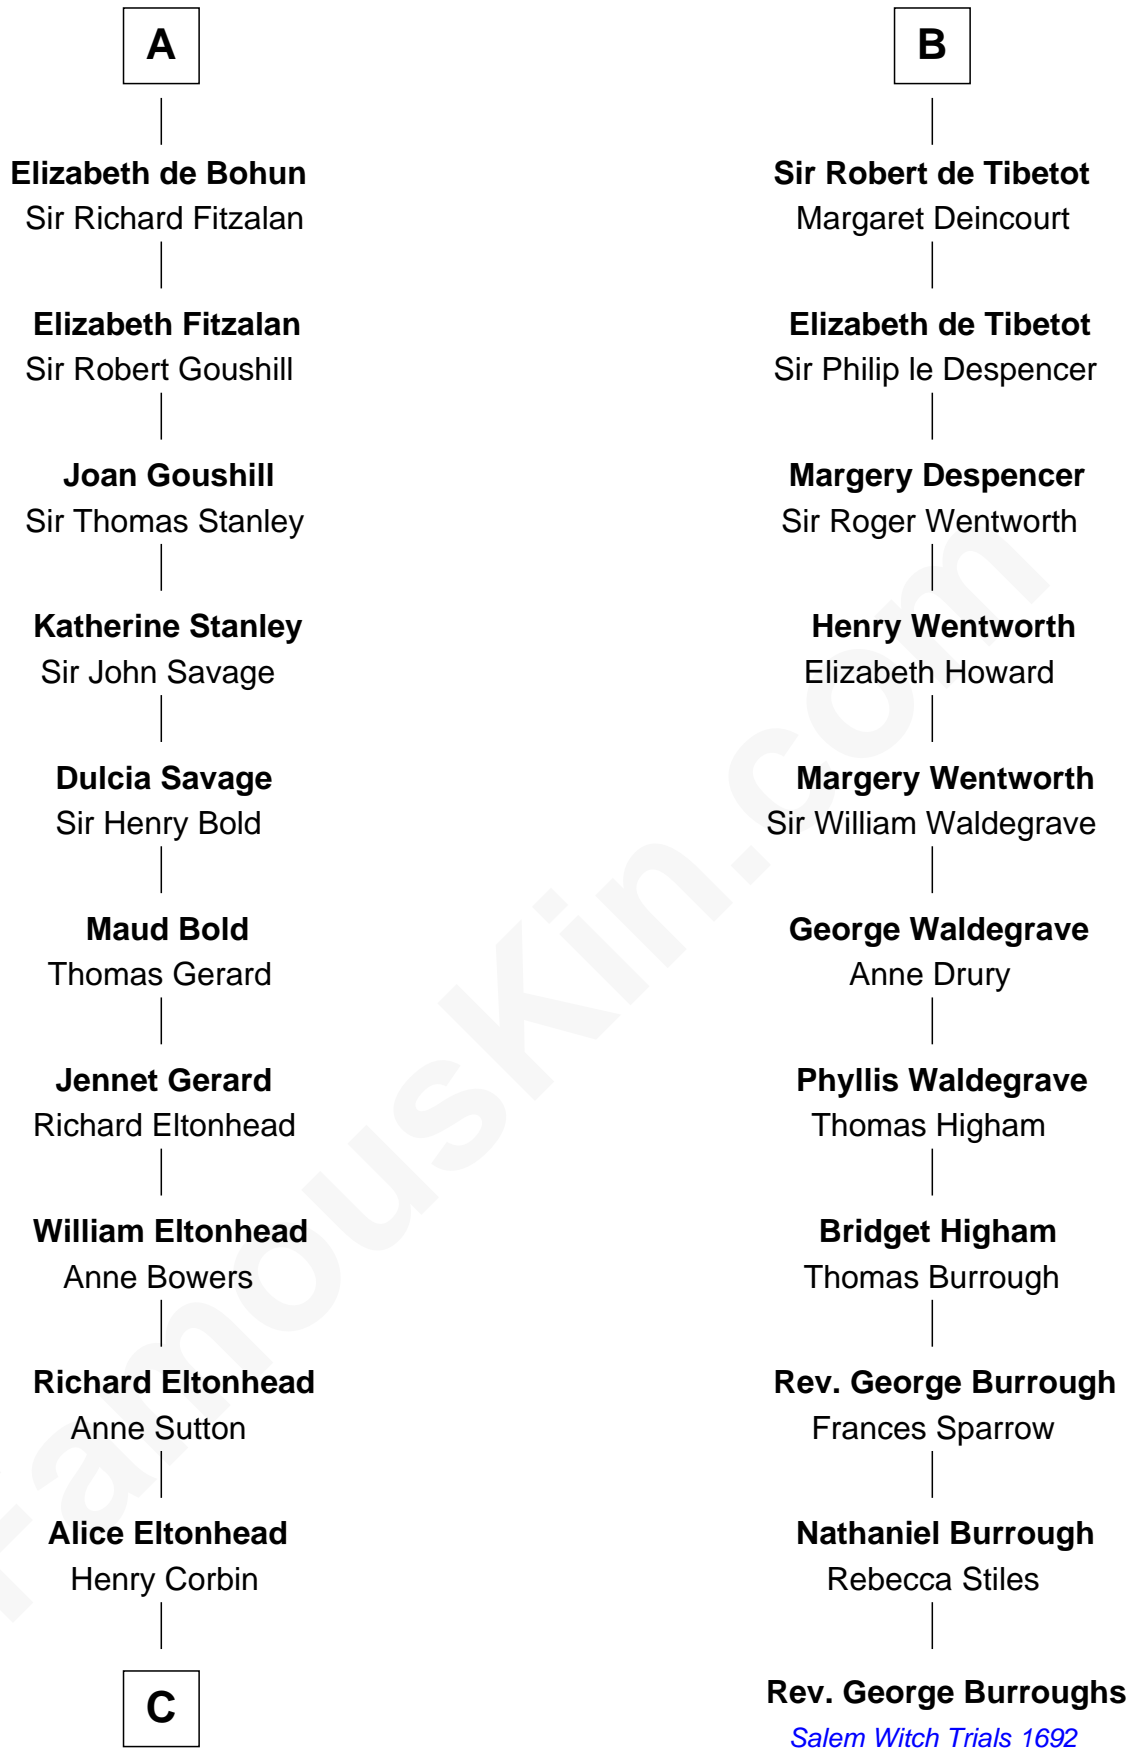

FamousKin.com

Relationship Chart of

Henry Lee III

9th Governor of Virginia

17th cousin 3 times removed of

Rev. George Burroughs

Executed for Witchcraft, Salem 1692

C

—
Laetitia Corbin

Richard Lee

—
Henry Lee

Mary Bland

—
Col. Henry Lee

Lucy Grymes

—
Henry Lee III

Light-Horse Harry