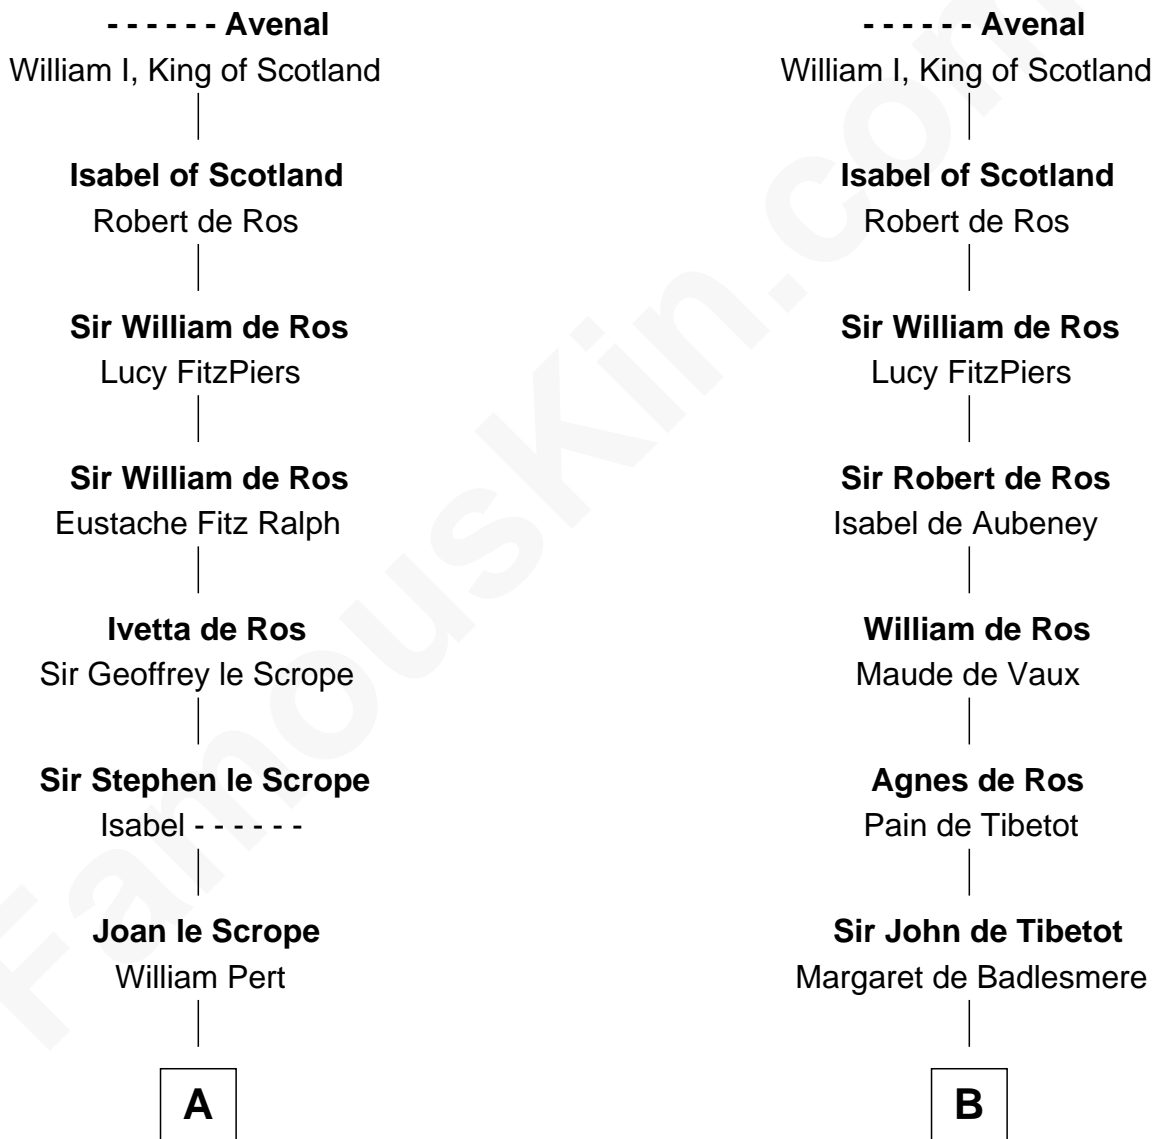

FamousKin.com

Relationship Chart of

Henry Lee III

9th Governor of Virginia

17th cousin 4 times removed of

Rev. George Burroughs

Executed for Witchcraft, Salem 1692

Richard Avenal

C

—
Mary Isham
Col. William Randolph

—
Elizabeth Randolph
Richard Bland

—
Mary Bland
Henry Lee

—
Col. Henry Lee
Lucy Grymes

—
Henry Lee III
Light-Horse Harry

FamousKin.com