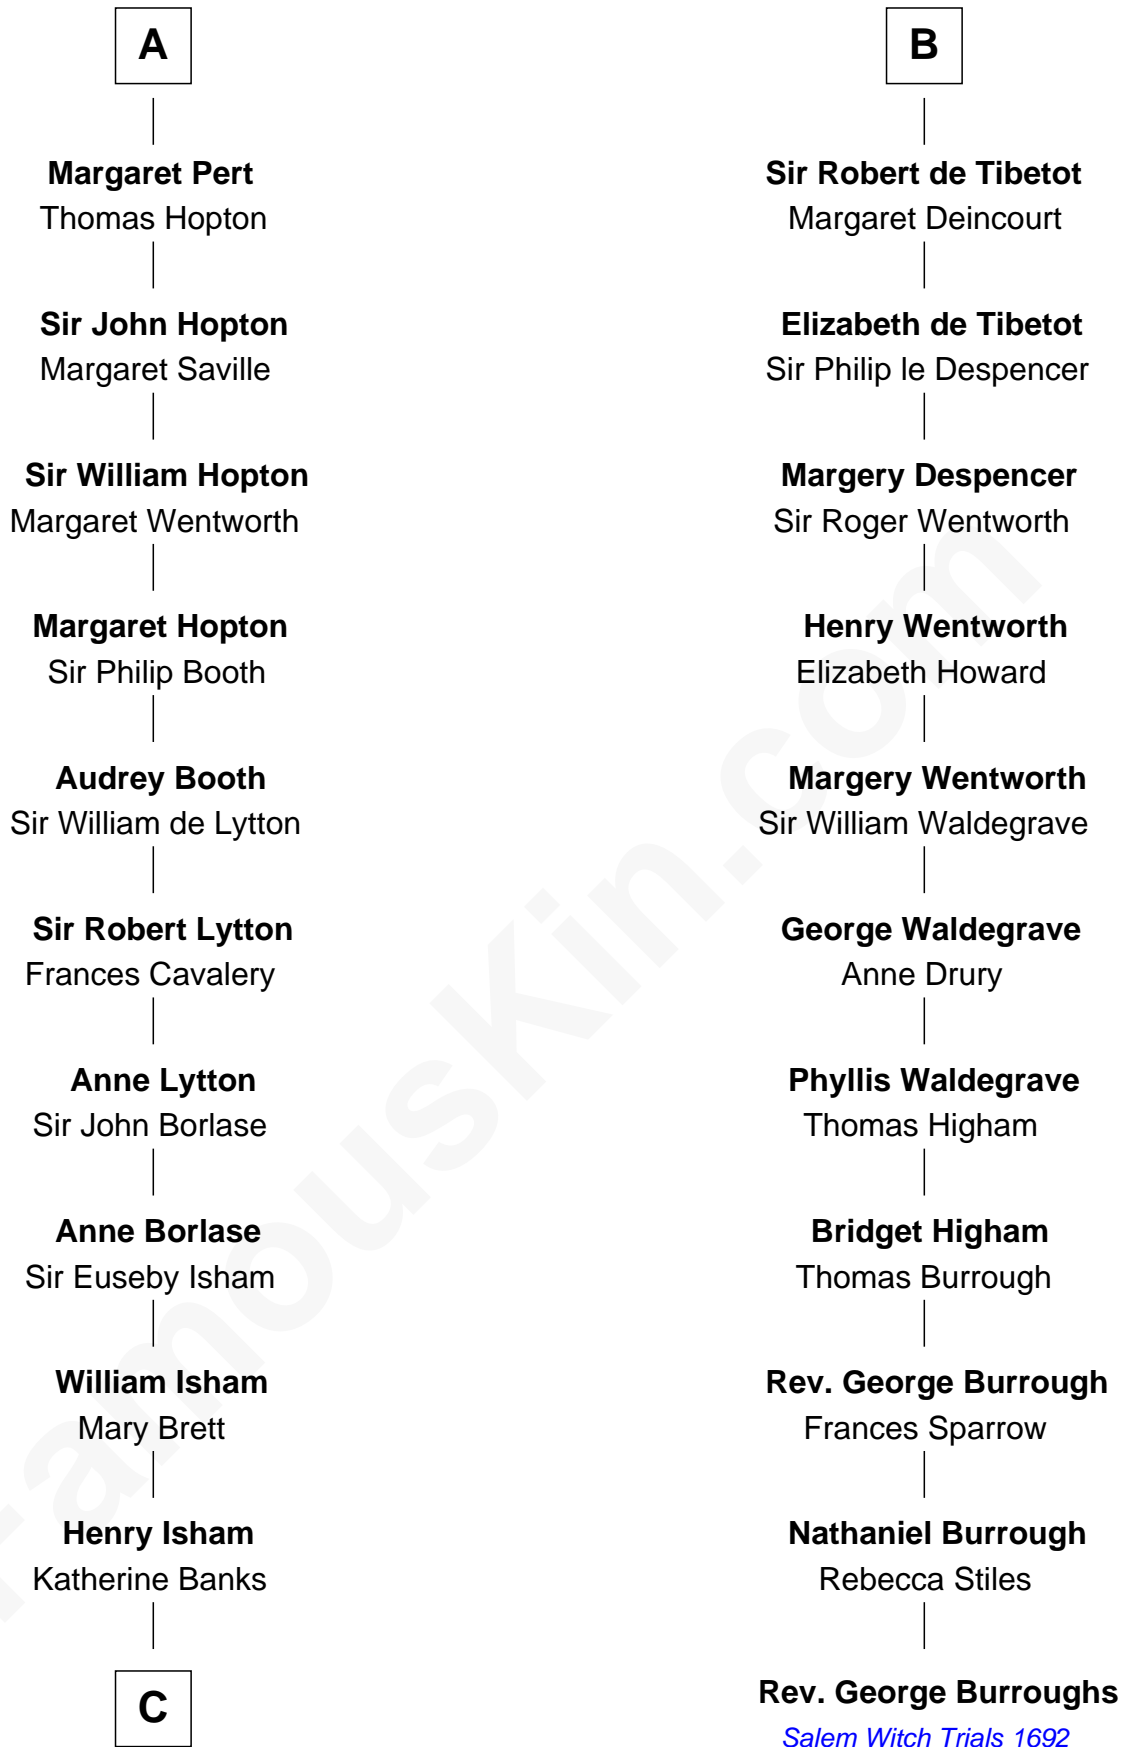

FamousKin.com

Relationship Chart of

Henry Lee III

9th Governor of Virginia

17th cousin 4 times removed of

Rev. George Burroughs

Executed for Witchcraft, Salem 1692

C

—
Mary Isham
Col. William Randolph

—
Elizabeth Randolph
Richard Bland

—
Mary Bland
Henry Lee

—
Col. Henry Lee
Lucy Grymes

—
Henry Lee III
Light-Horse Harry

FamousKin.com