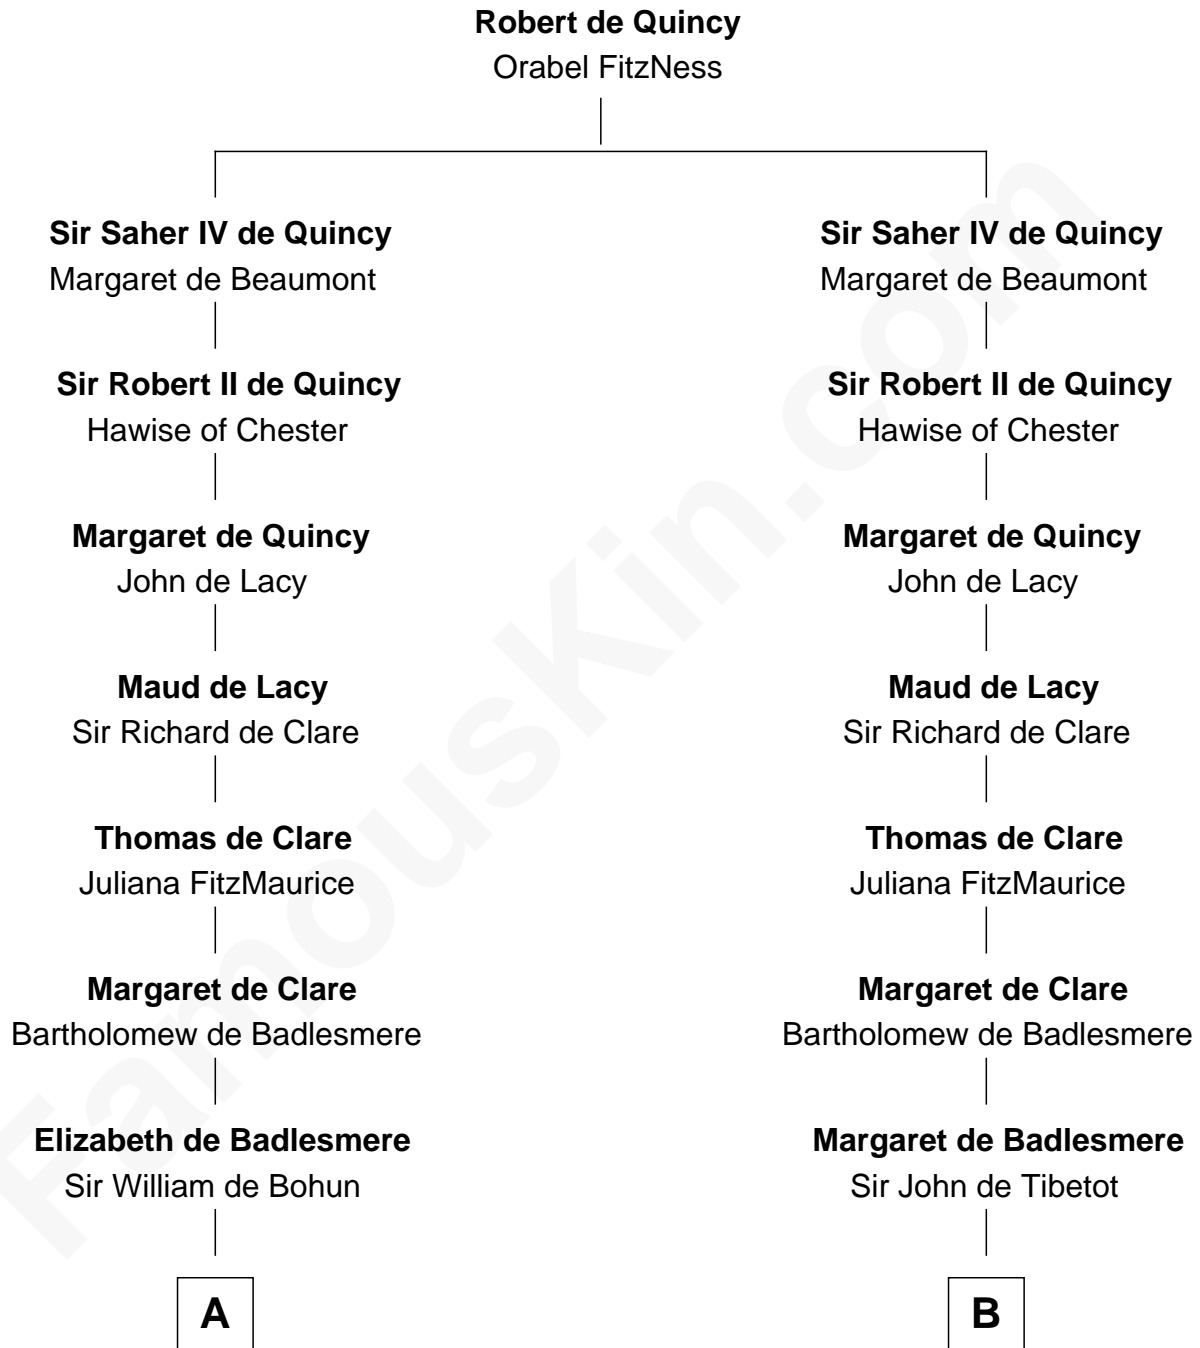

FamousKin.com

Relationship Chart of

Henry Lee III

9th Governor of Virginia

17th cousin 3 times removed of

Rev. George Burroughs

Executed for Witchcraft, Salem 1692

C

—
Laetitia Corbin

Richard Lee

—
Henry Lee

Mary Bland

—
Col. Henry Lee

Lucy Grymes

—
Henry Lee III

Light-Horse Harry