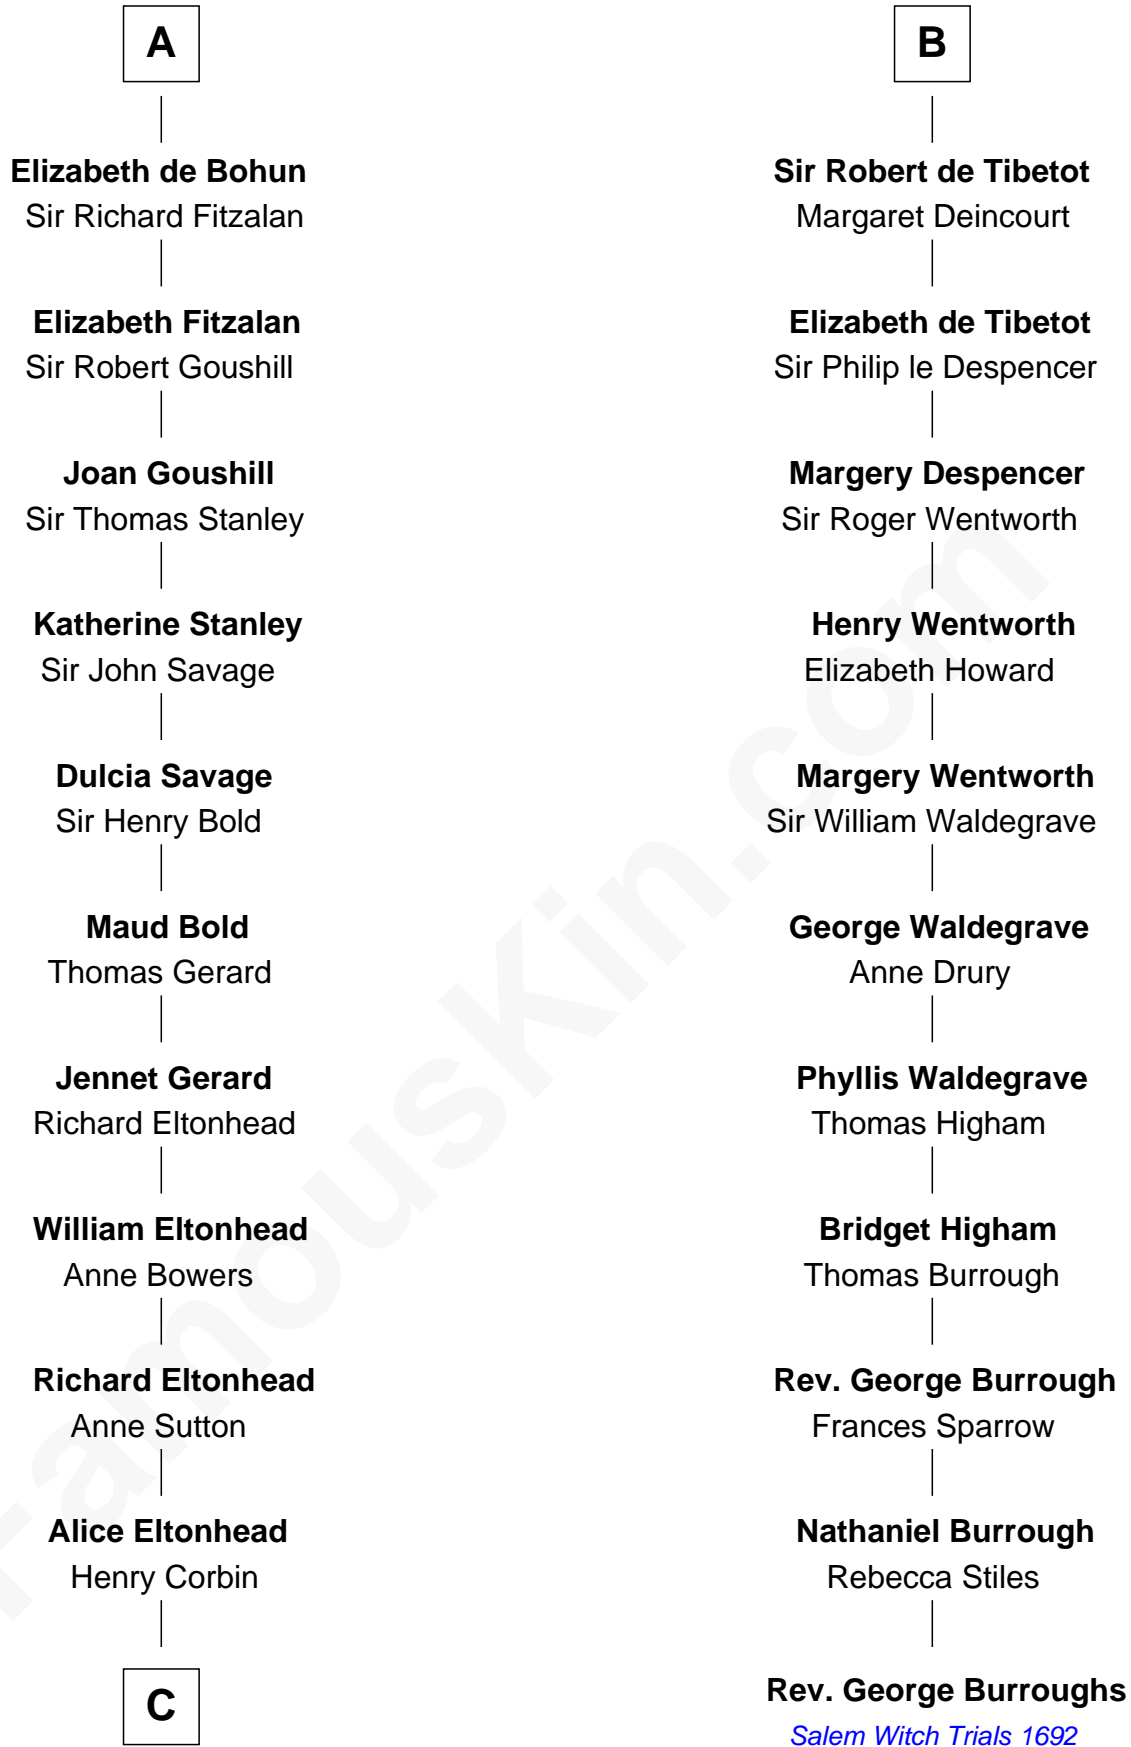

FamousKin.com

Relationship Chart of

Henry Lee III

9th Governor of Virginia

17th cousin 3 times removed of

Rev. George Burroughs

Executed for Witchcraft, Salem 1692

C

—
Laetitia Corbin

Richard Lee

—
Henry Lee

Mary Bland

—
Col. Henry Lee

Lucy Grymes

—
Henry Lee III

Light-Horse Harry