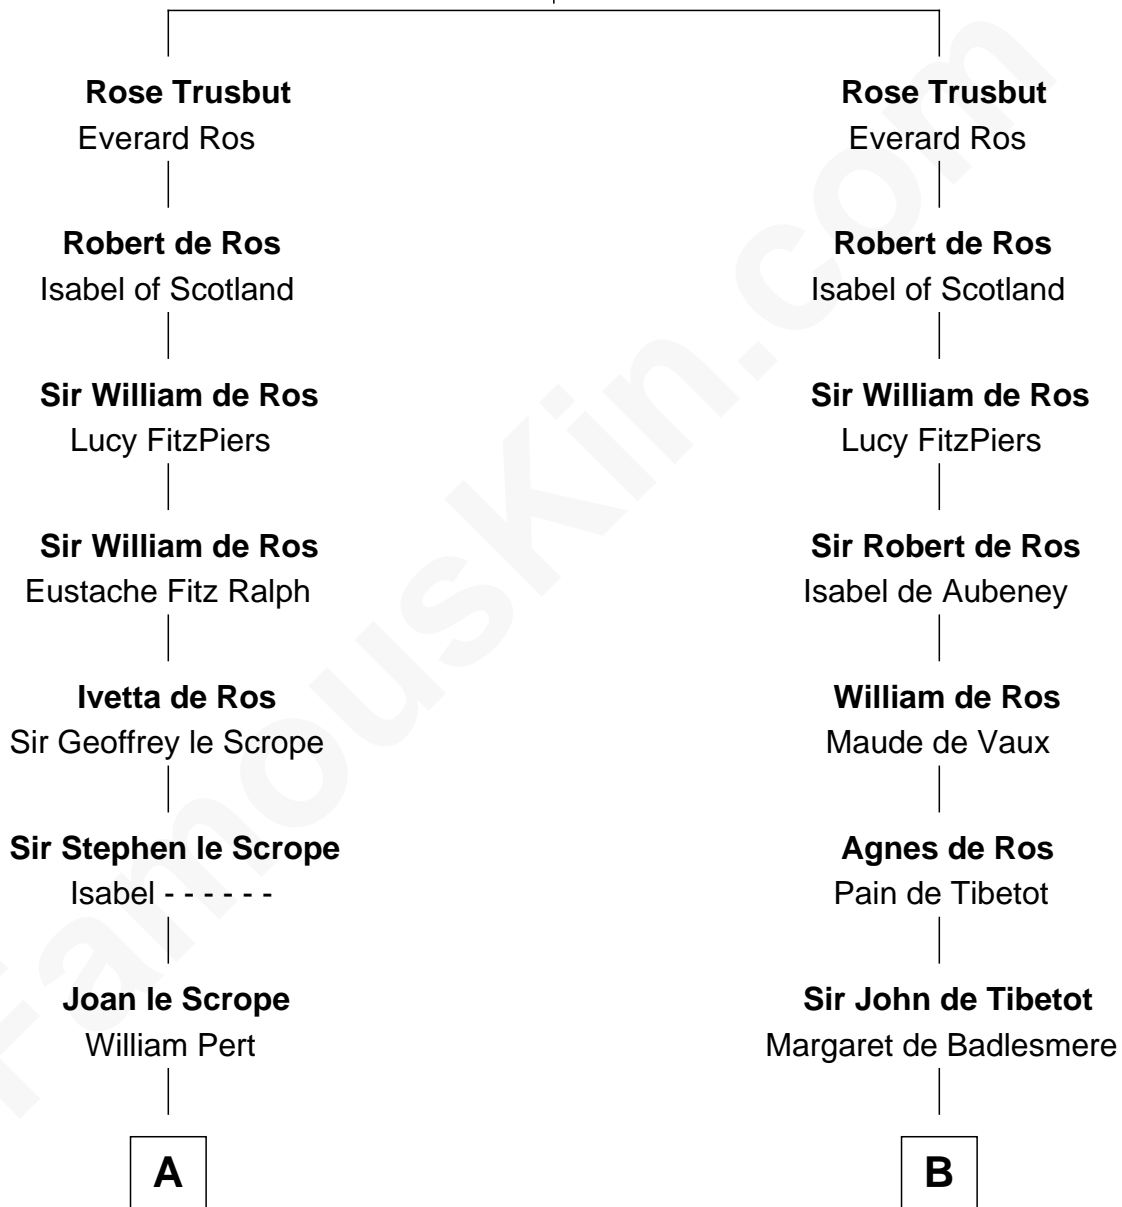

## Relationship Chart of

### Henry Lee III

9th Governor of Virginia

17th cousin 4 times removed of

**Rev. George Burroughs**

Executed for Witchcraft, Salem 1692

**William Trusbut**

-----

**C**

—  
**Mary Isham**  
Col. William Randolph

—  
**Elizabeth Randolph**  
Richard Bland

—  
**Mary Bland**  
Henry Lee

—  
**Col. Henry Lee**  
Lucy Grymes

—  
**Henry Lee III**  
*Light-Horse Harry*

FamousKin.com