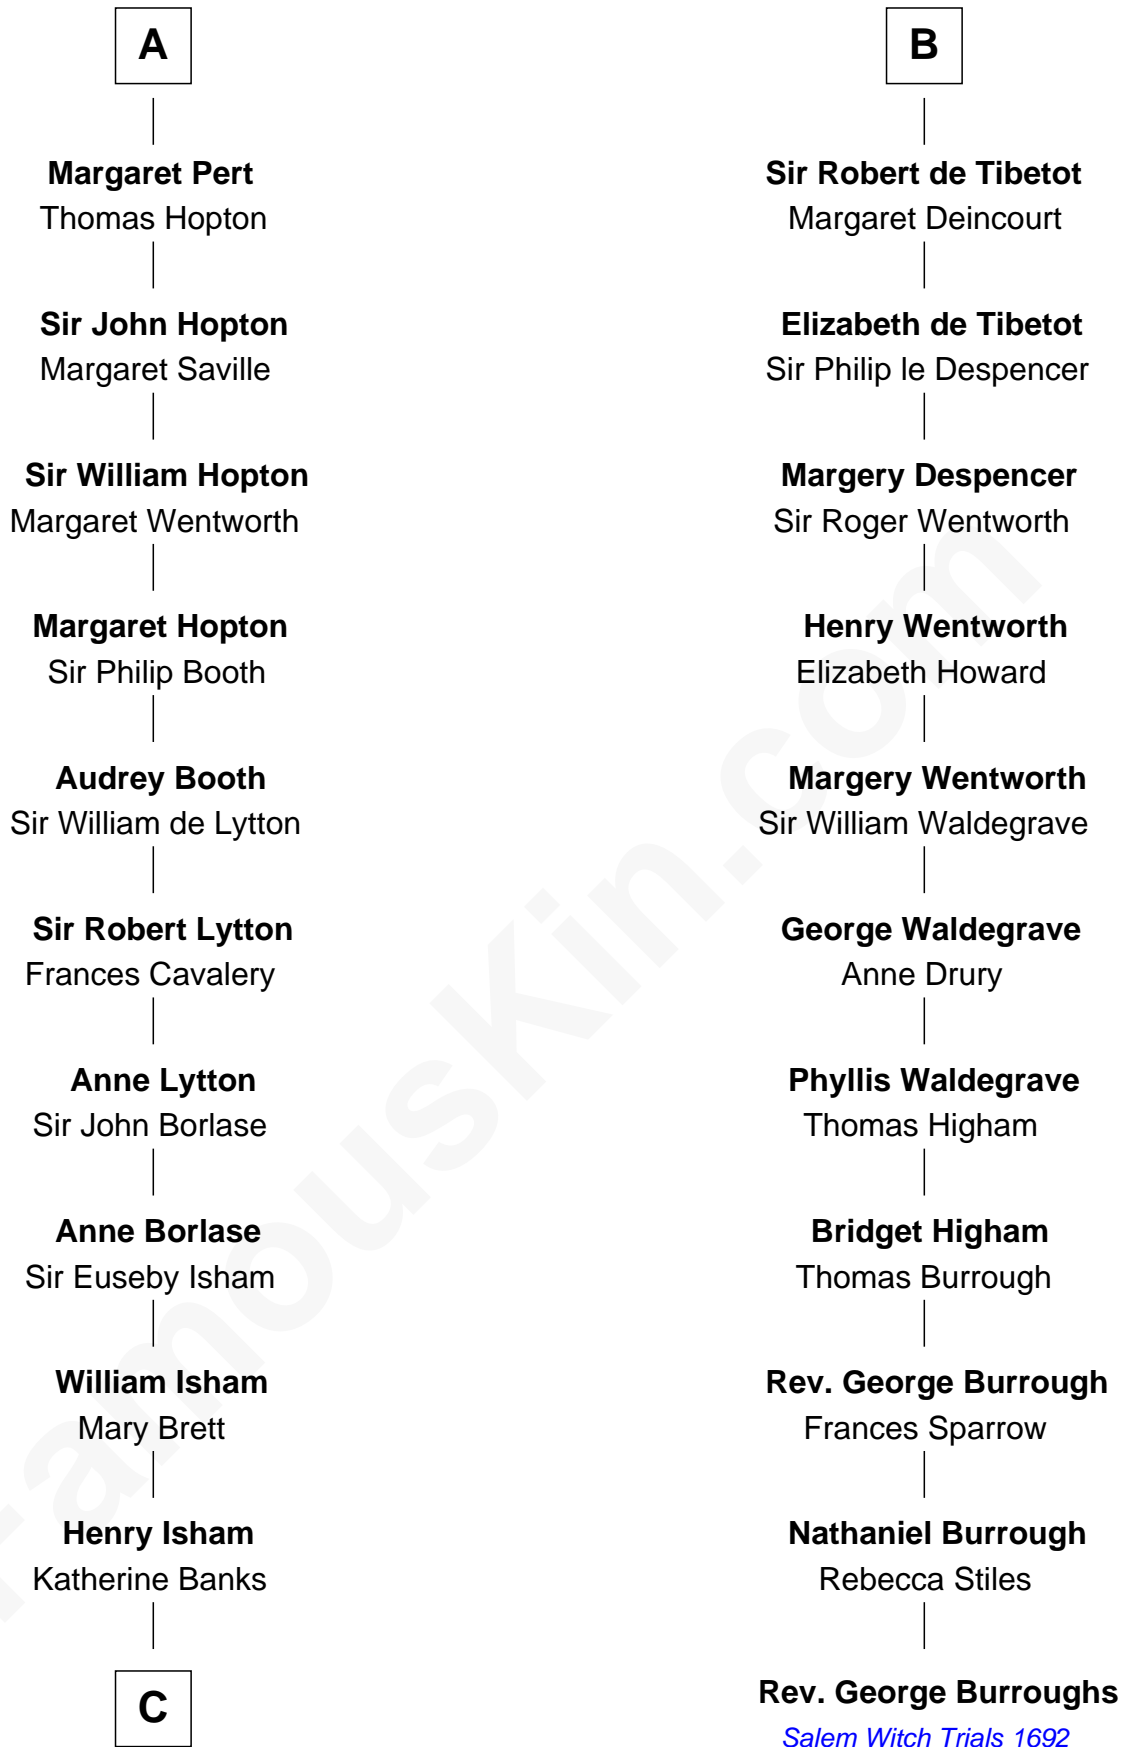

## Relationship Chart of

### Henry Lee III

9th Governor of Virginia

17th cousin 4 times removed of

**Rev. George Burroughs**

Executed for Witchcraft, Salem 1692

**William Trusbut**

-----

**C**

—  
**Mary Isham**  
Col. William Randolph

—  
**Elizabeth Randolph**  
Richard Bland

—  
**Mary Bland**  
Henry Lee

—  
**Col. Henry Lee**  
Lucy Grymes

—  
**Henry Lee III**  
*Light-Horse Harry*

FamousKin.com