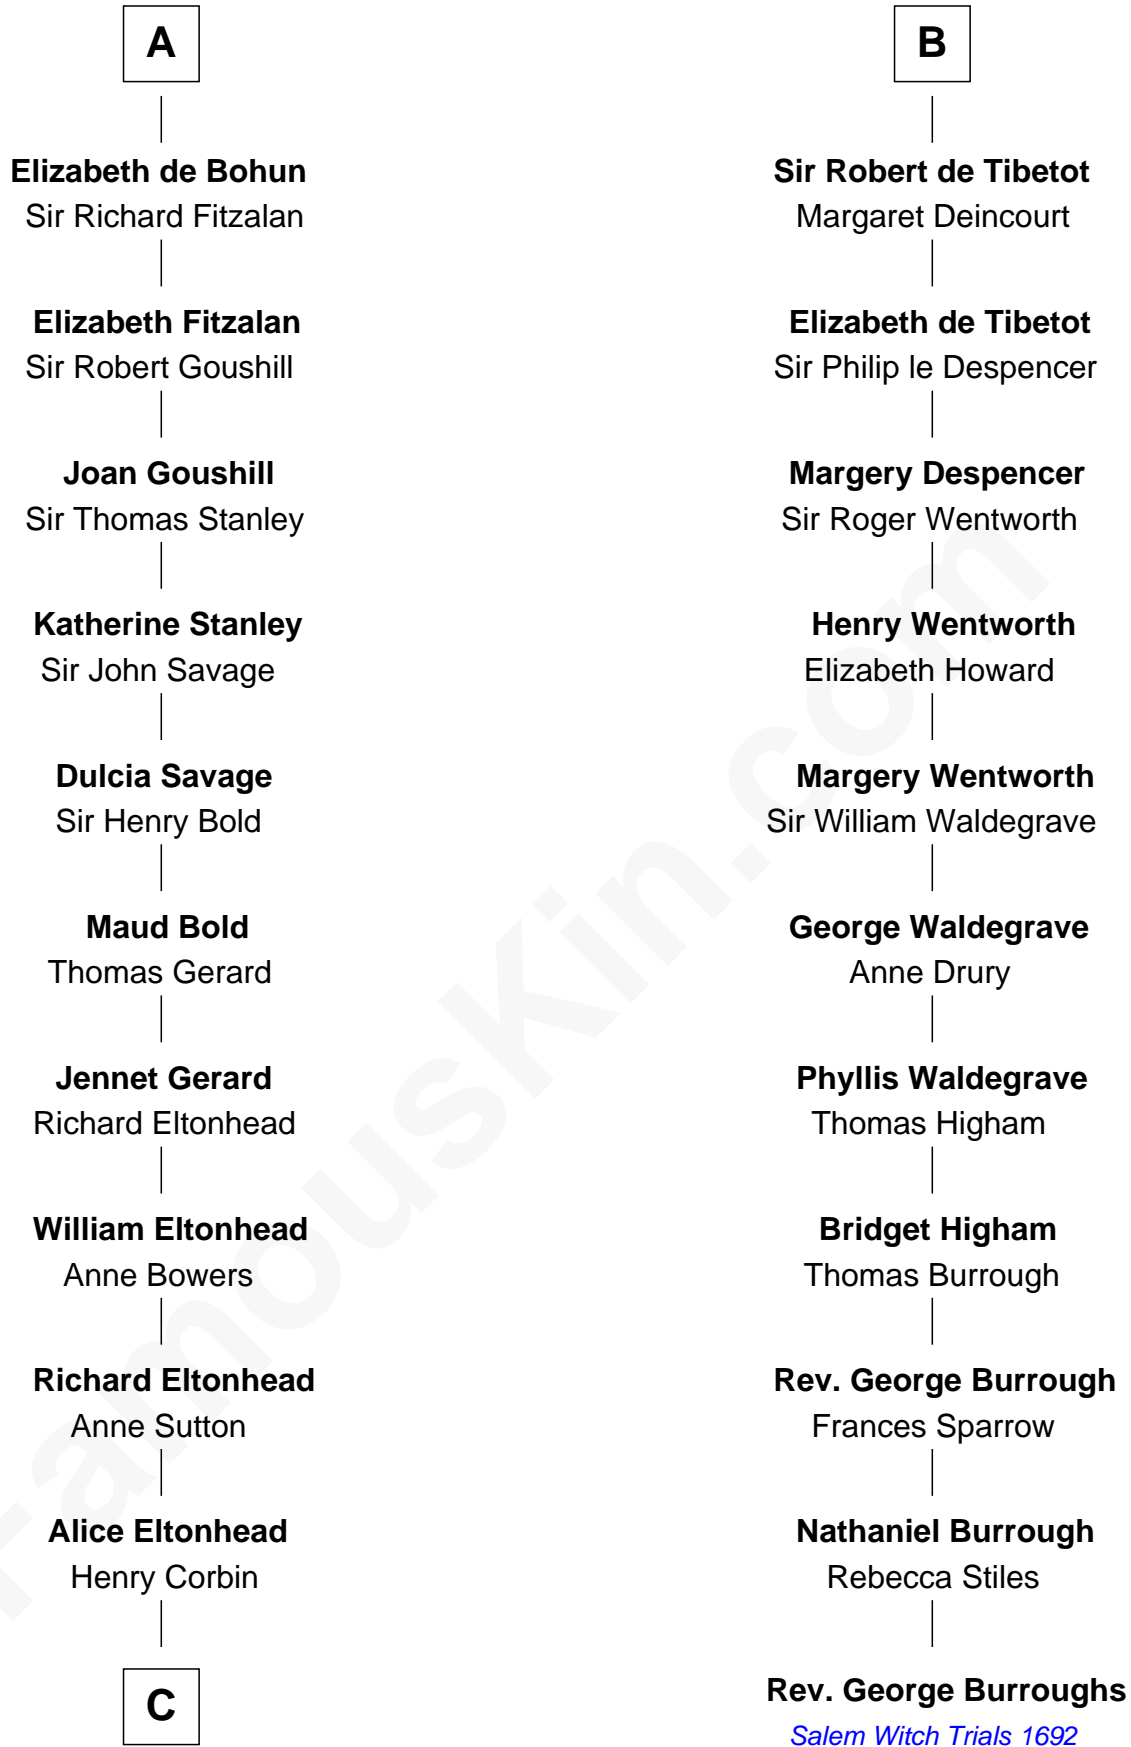

FamousKin.com

Relationship Chart of

Henry Lee III

9th Governor of Virginia

17th cousin 3 times removed of

Rev. George Burroughs

Executed for Witchcraft, Salem 1692

Henry of Huntingdon

William I, King of Scotland

----- Avenal

Isabel of Scotland

Robert de Ros

Sir William de Ros

Lucy FitzPiers

Sir Robert de Ros

Isabel de Aubeney

William de Ros

Maude de Vaux

Agnes de Ros

Pain de Tibetot

Sir John de Tibetot

Margaret de Badlesmere

B

C