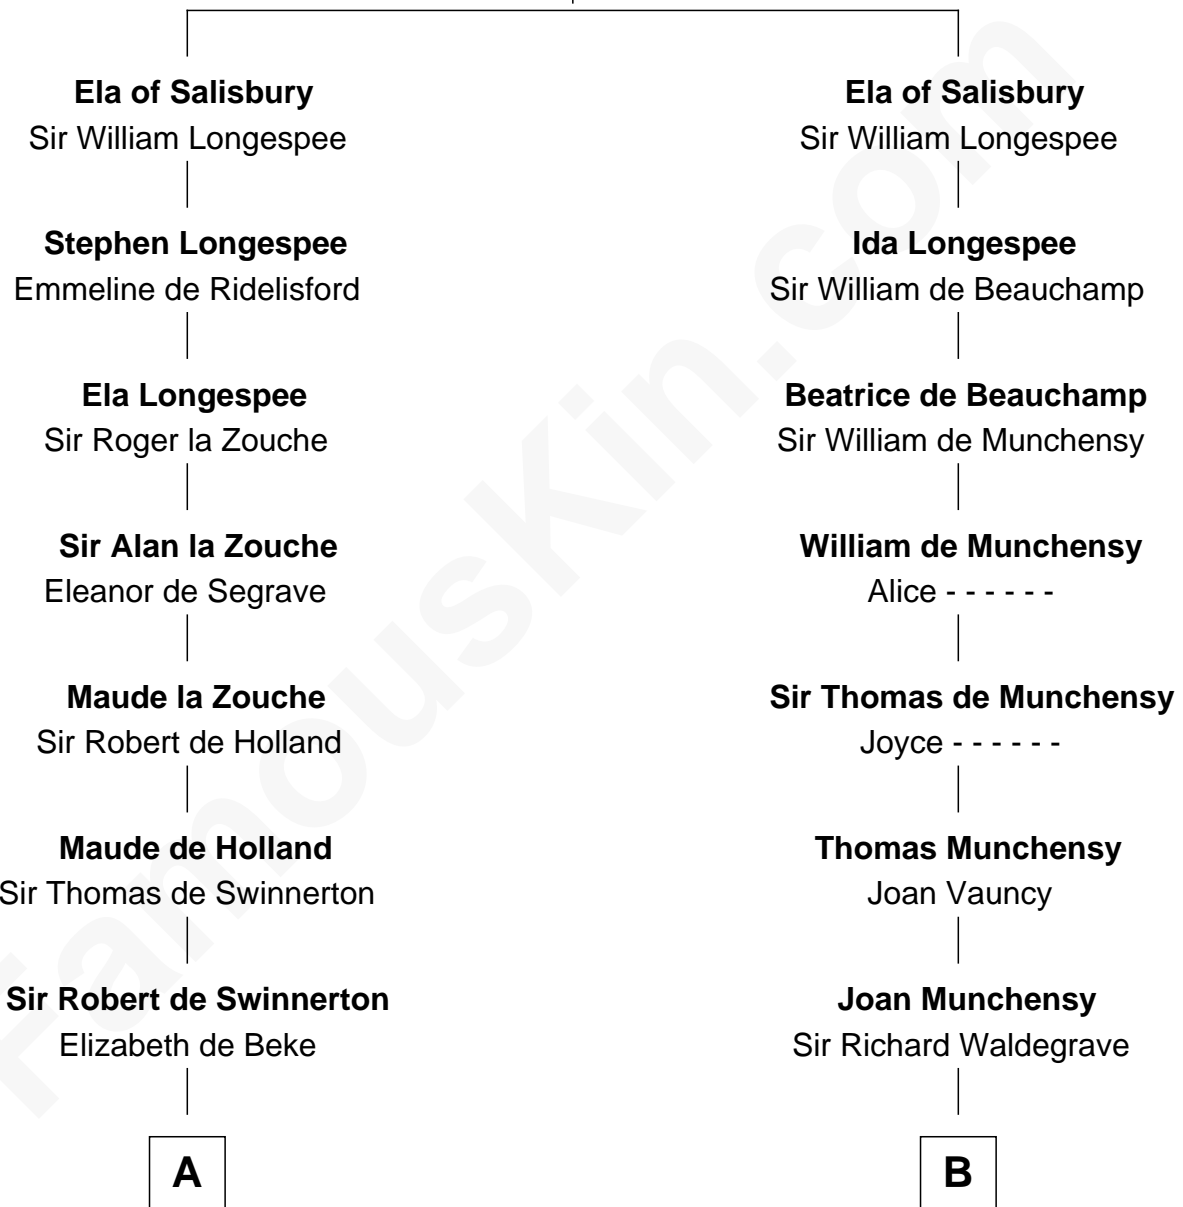

## Relationship Chart of

### Henry Lee III

9th Governor of Virginia

15th cousin 4 times removed of

**Rev. George Burroughs**

Executed for Witchcraft, Salem 1692

**William FitzPatrick**  
Eleonore de Vitre

**C**

Henry Lee  
Mary Bland