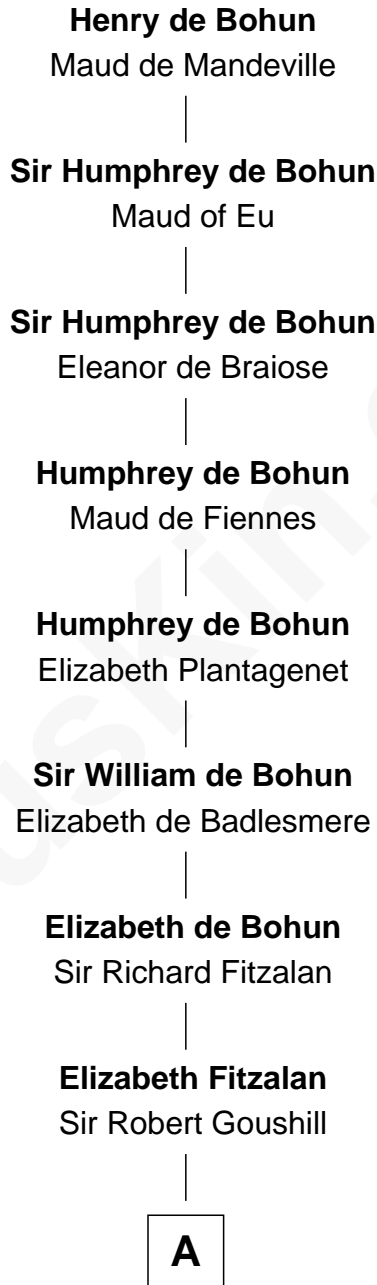

# FamousKin.com Relationship Chart of

**Henry Lee III**

*9th Governor of Virginia*

**17th Great-grandson of**

**Henry de Bohun**

*Magna Carta Surety*

**A**

—  
**Joan Goushill**  
Sir Thomas Stanley

—  
**Katherine Stanley**  
Sir John Savage

—  
**Dulcia Savage**  
Sir Henry Bold

—  
**Maud Bold**  
Thomas Gerard

—  
**Jennet Gerard**  
Richard Eltonhead

—  
**William Eltonhead**  
Anne Bowers

—  
**Richard Eltonhead**  
Anne Sutton

*Light-Horse Harry*

FamousKin.com