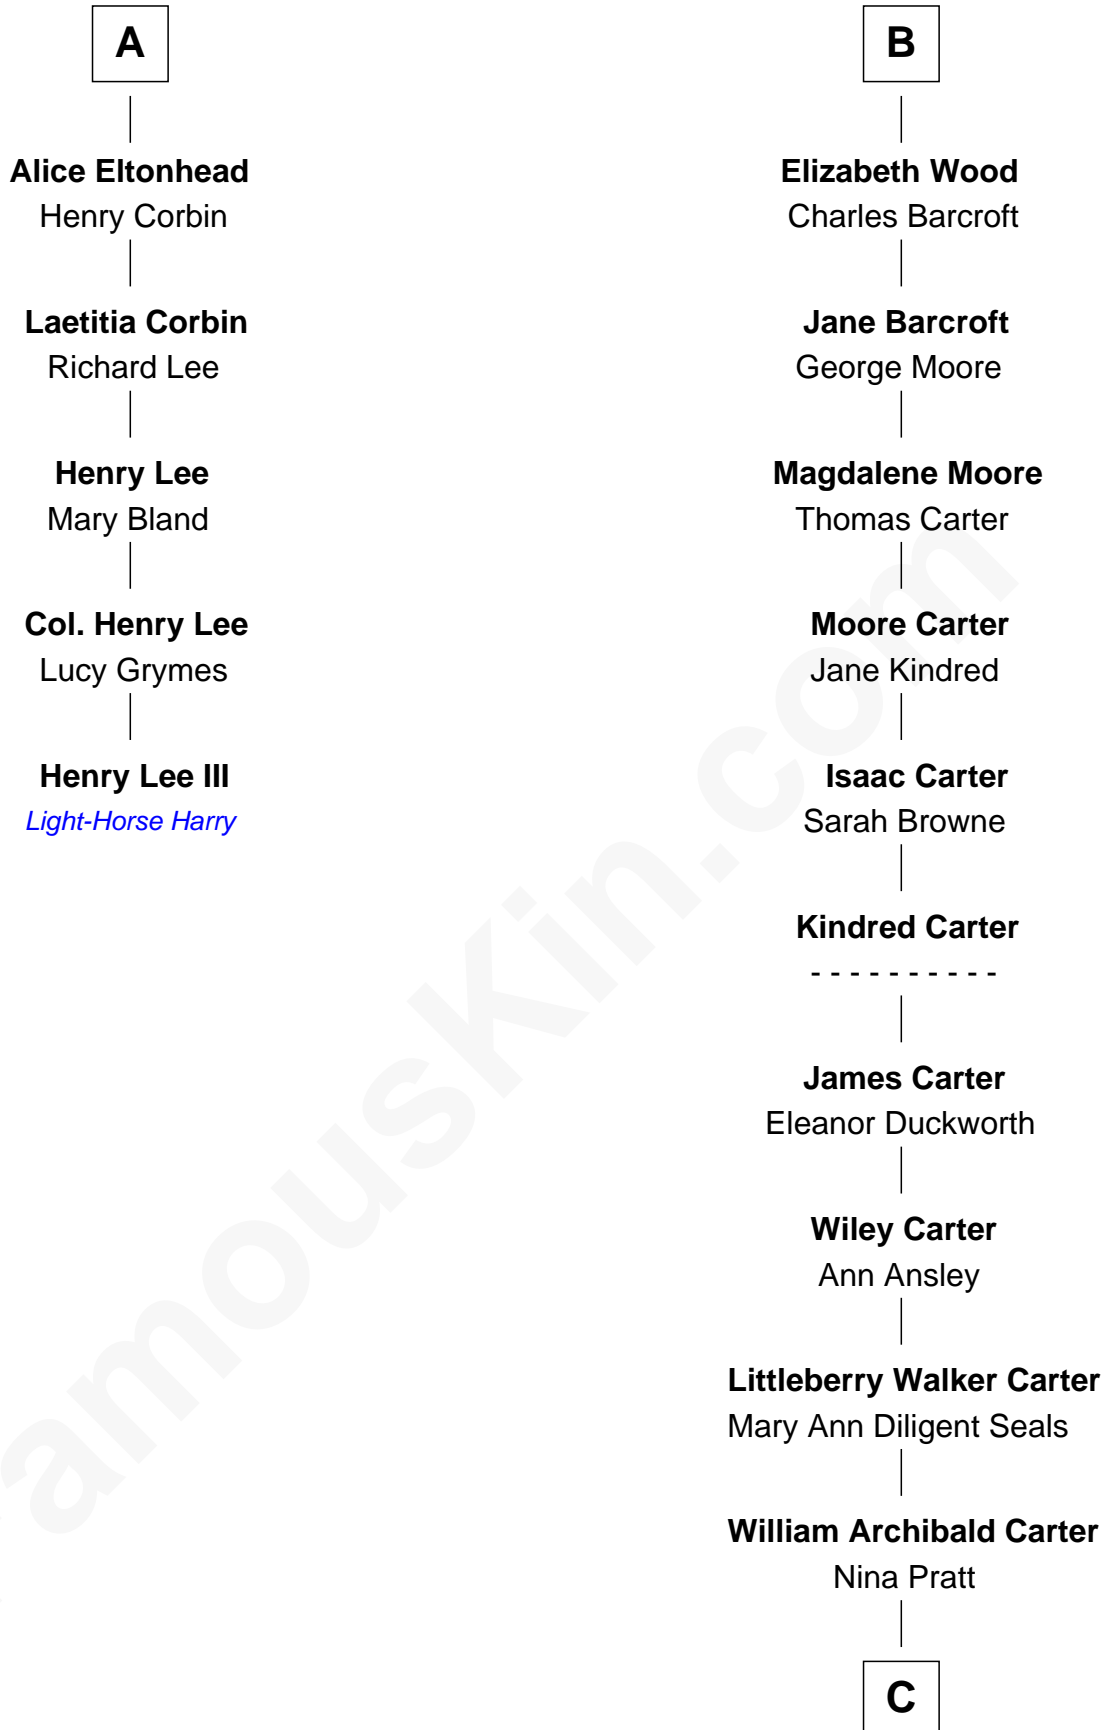

# FamousKin.com Relationship Chart of

**Henry Lee III**

*9th Governor of Virginia*

11th cousin 7 times removed of

**Jimmy Carter**

*39th U.S. President*

**Maud de Swinnerton**

*with husband  
Sir John Savage*

*with husband  
Sir William Ipstones*

**C**

**Earl Carter**  
Lillian Gordy

**Jimmy Carter**  
*39th U.S. President*

FamousKin.com