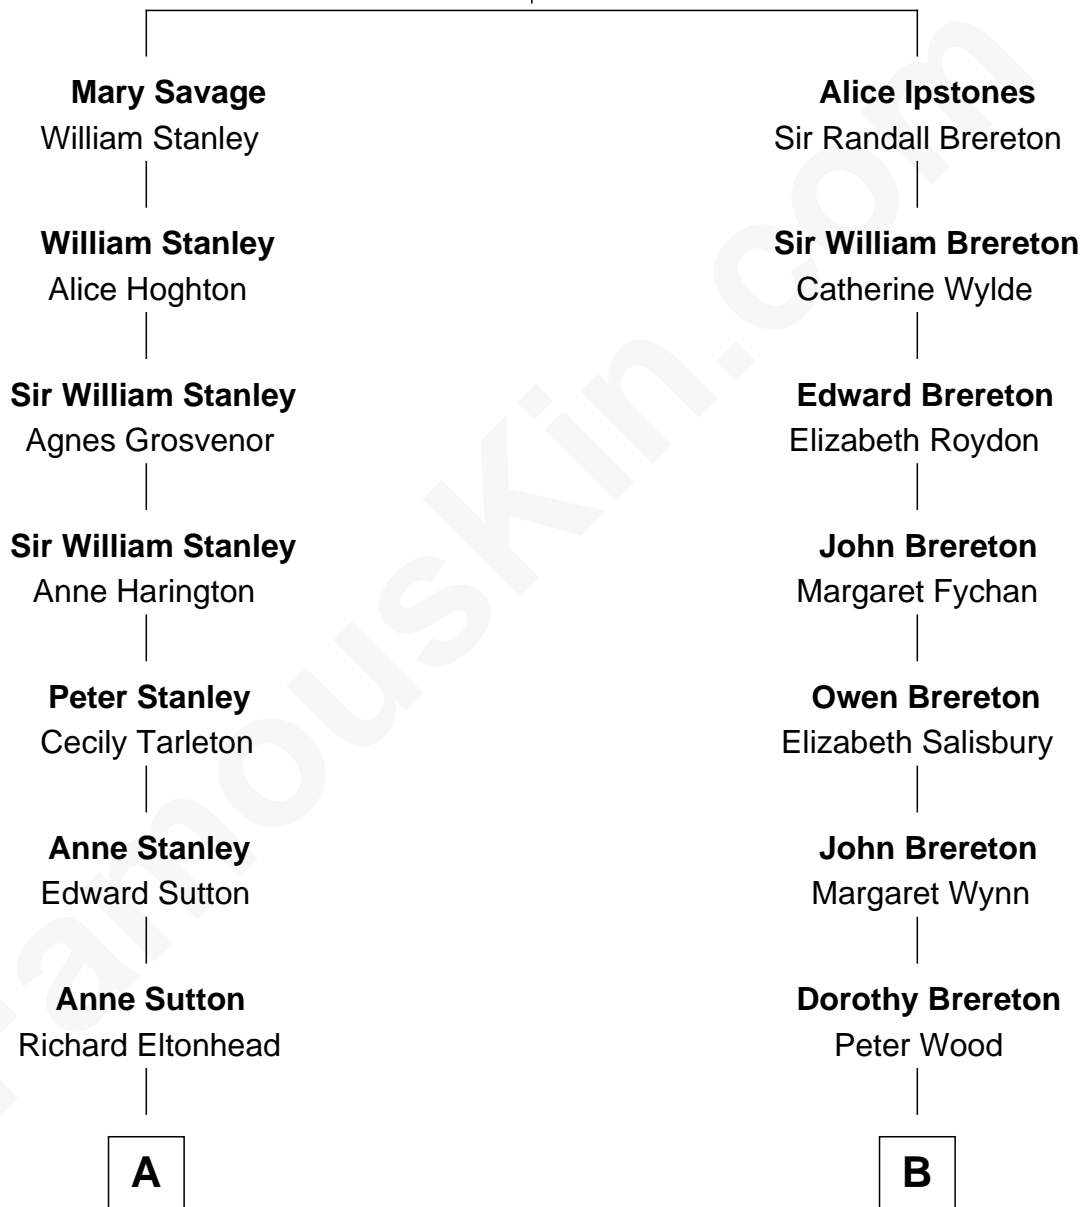

# FamousKin.com Relationship Chart of

**Henry Lee III**

*9th Governor of Virginia*

11th cousin 7 times removed of

**Jimmy Carter**

*39th U.S. President*

**Maud de Swinnerton**

*with husband  
Sir John Savage*

*with husband  
Sir William Ipstones*

**C**

**Earl Carter**  
Lillian Gordy

**Jimmy Carter**  
*39th U.S. President*

FamousKin.com