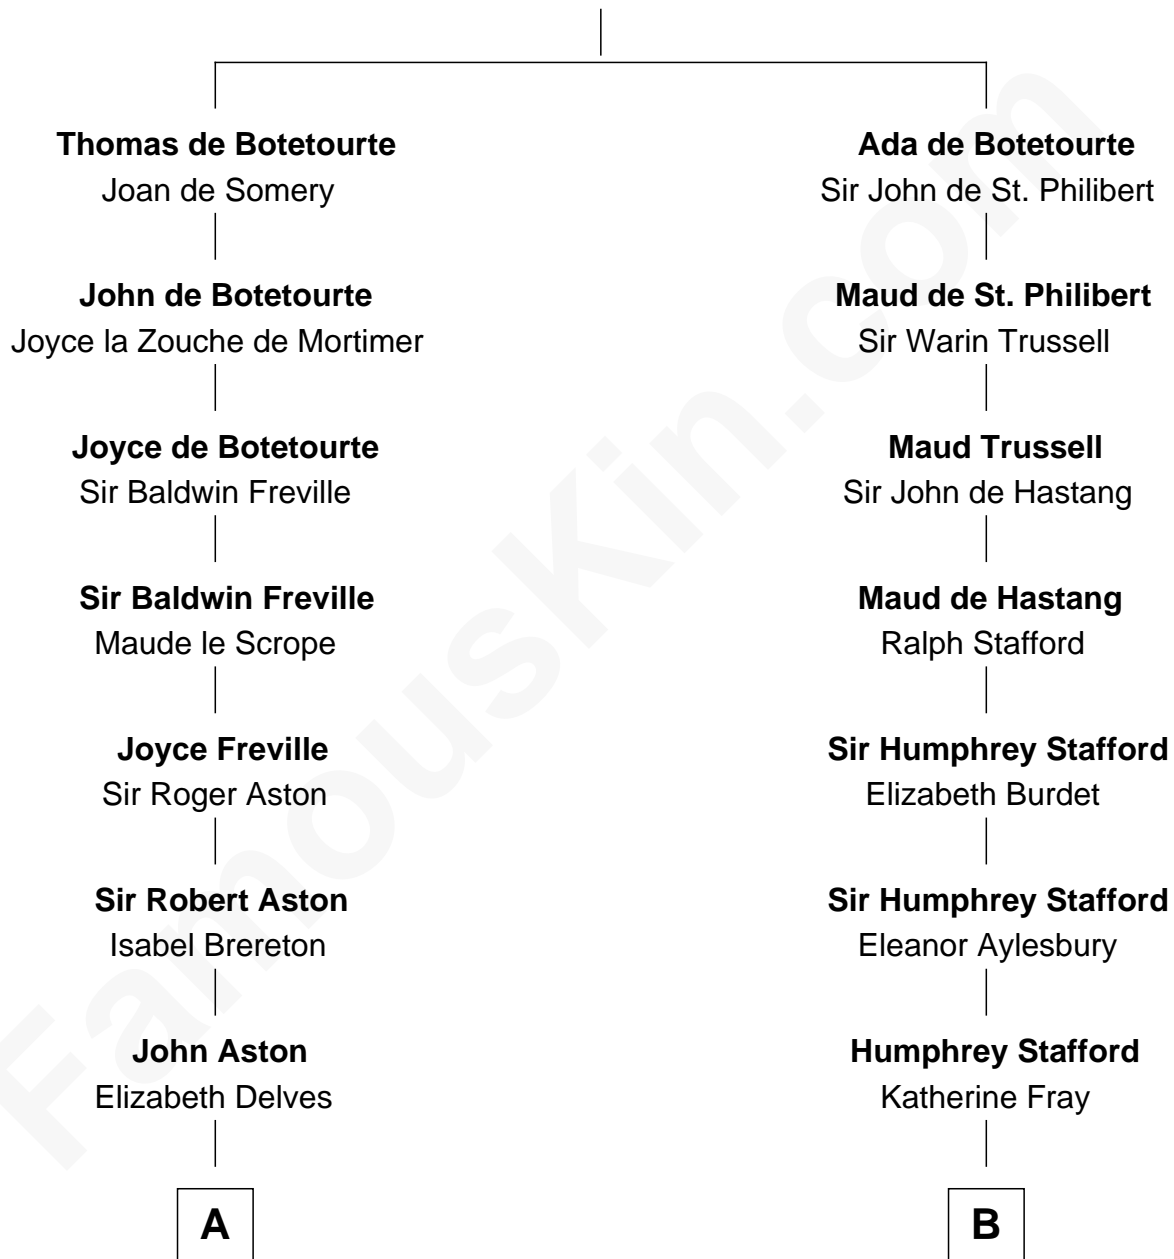

FamousKin.com Relationship Chart of

Henry Lee III

9th Governor of Virginia

18th cousin 3 times removed of

Jimmy Carter

39th U.S. President

John de Botetourte

Maud FitzThomas

C

Col. Henry Lee

Lucy Grymes

Henry Lee III

Light-Horse Harry

D

Ann Ansley

Wiley Carter

Littleberry Walker Carter

Mary Ann Diligent Seals

William Archibald Carter

Nina Pratt

Earl Carter

Lillian Gordy

Jimmy Carter

39th U.S. President