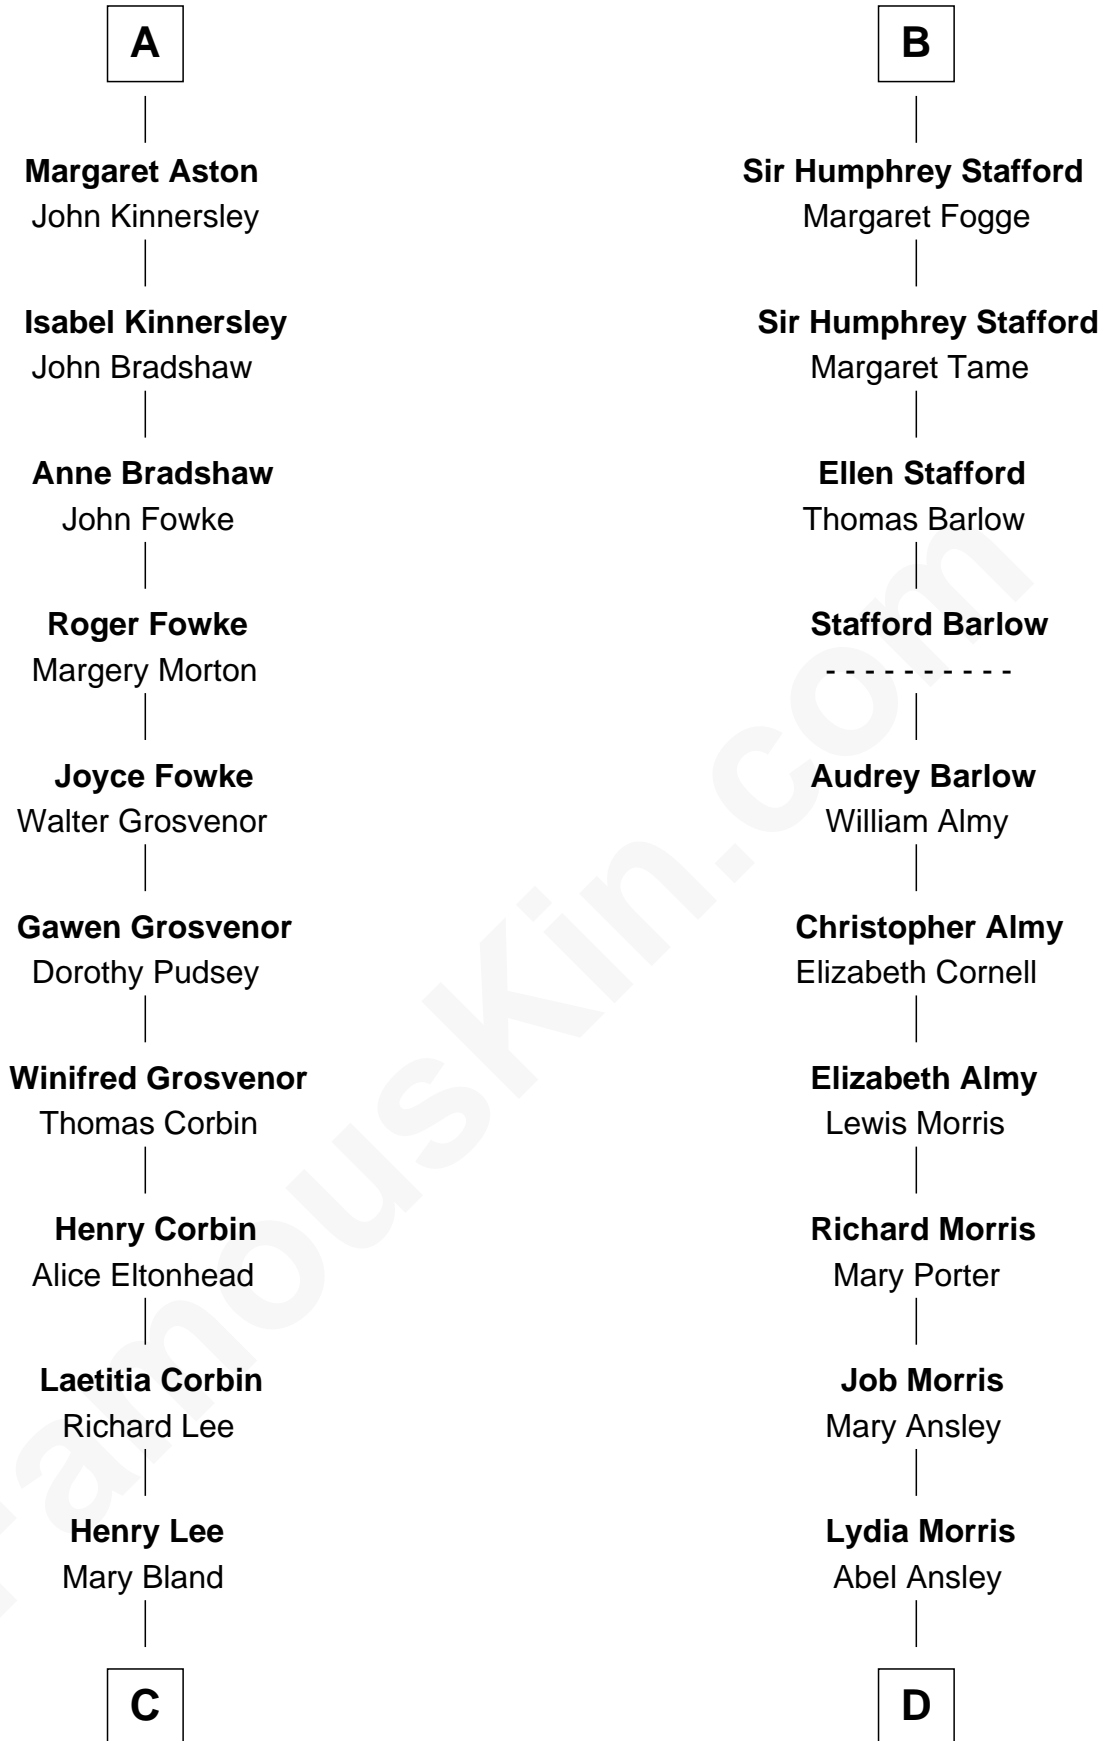

FamousKin.com Relationship Chart of

Henry Lee III

9th Governor of Virginia

18th cousin 3 times removed of

Jimmy Carter

39th U.S. President

John de Botetourte

Maud FitzThomas

C

Col. Henry Lee

Lucy Grymes

Henry Lee III

Light-Horse Harry

D

Ann Ansley

Wiley Carter

Littleberry Walker Carter

Mary Ann Diligent Seals

William Archibald Carter

Nina Pratt

Earl Carter

Lillian Gordy

Jimmy Carter

39th U.S. President