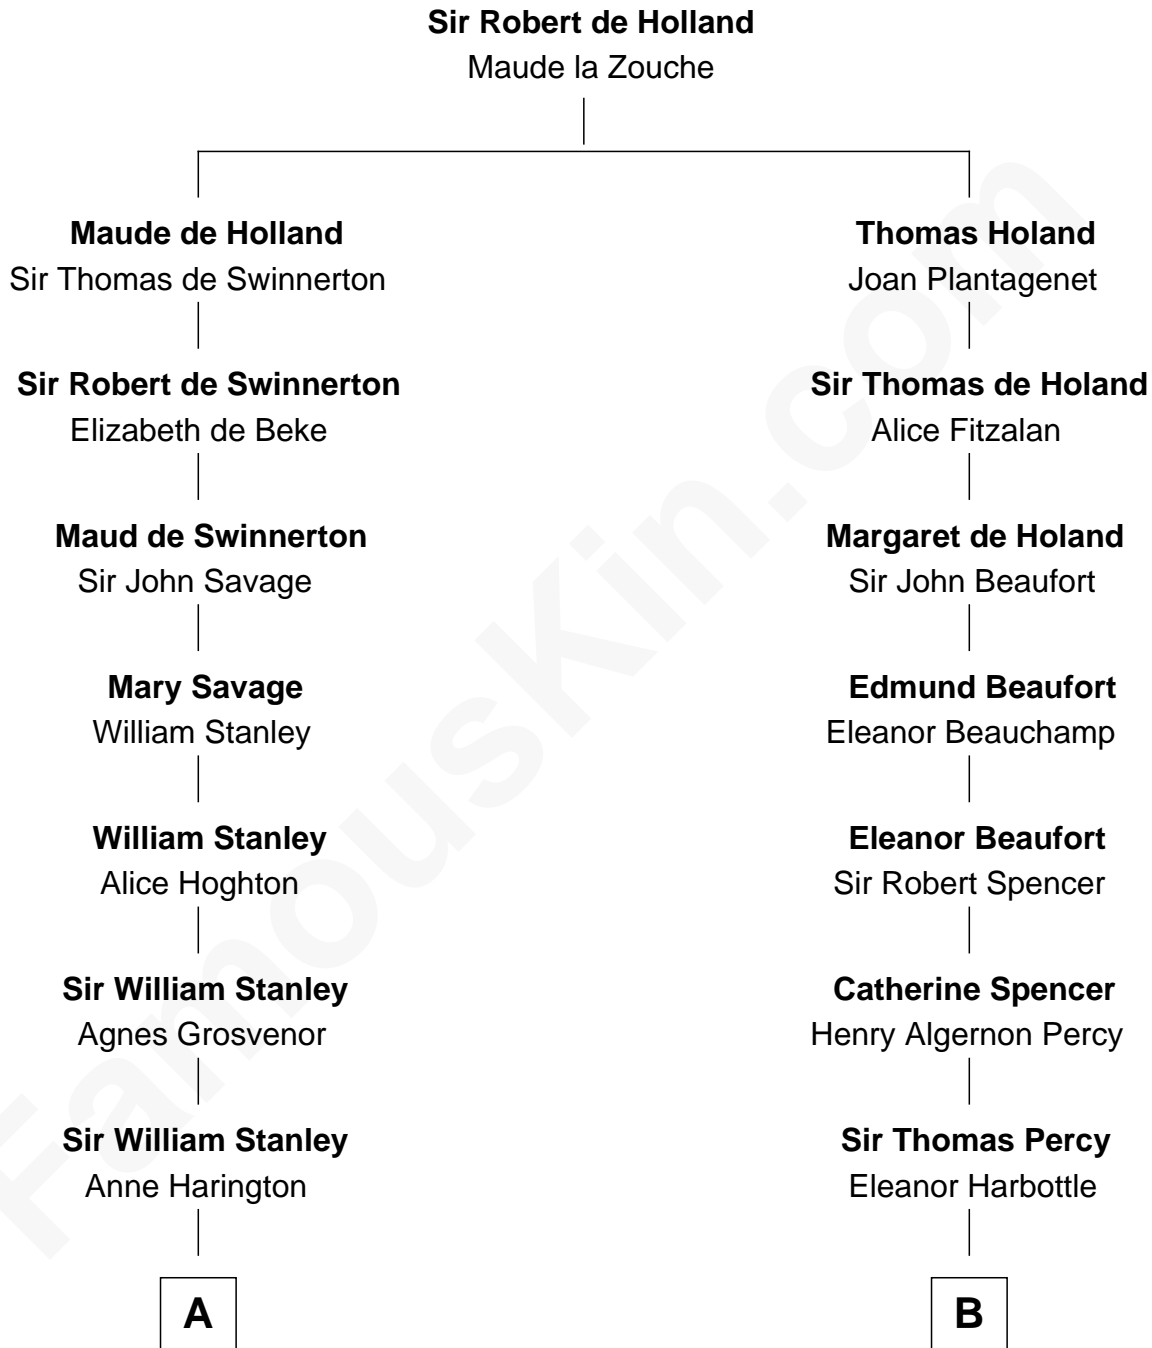

FamousKin.com

Relationship Chart of

Henry Lee III

9th Governor of Virginia

14th cousin 5 times removed of

Sir Winston Churchill

Prime Minister of the United Kingdom

C

Sir John Winston Spencer-Churchill

Frances Anne Emily Vane

Randolph Henry Spencer-Churchill

Jeanette Jerome

Sir Winston Churchill

Prime Minister of the United Kingdom

FamousKin.com