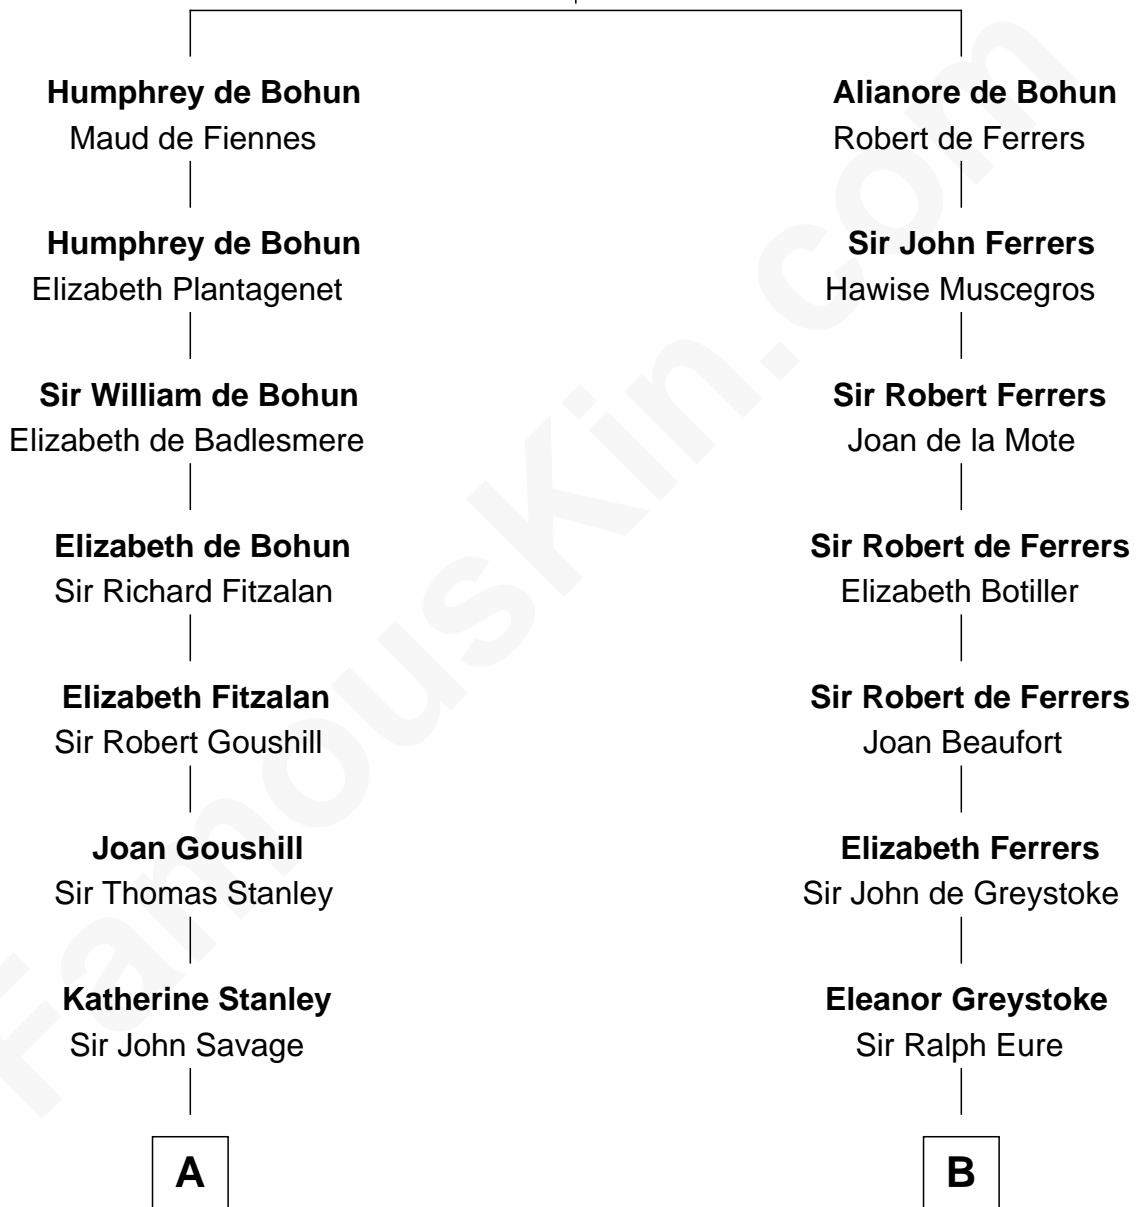

FamousKin.com

Relationship Chart of

Henry Lee III

9th Governor of Virginia

16th cousin 5 times removed of

William Howard Taft

27th U.S. President

Sir Humphrey de Bohun

Eleanor de Braiose

C

Abner Rawson

Mary Allen

Rhoda Rawson

Aaron Taft

Peter Rawson Taft

Sylvia Howard

Alphonso Taft

Louisa Maria Torrey

William Howard Taft

27th U.S. President

FamousKin.com