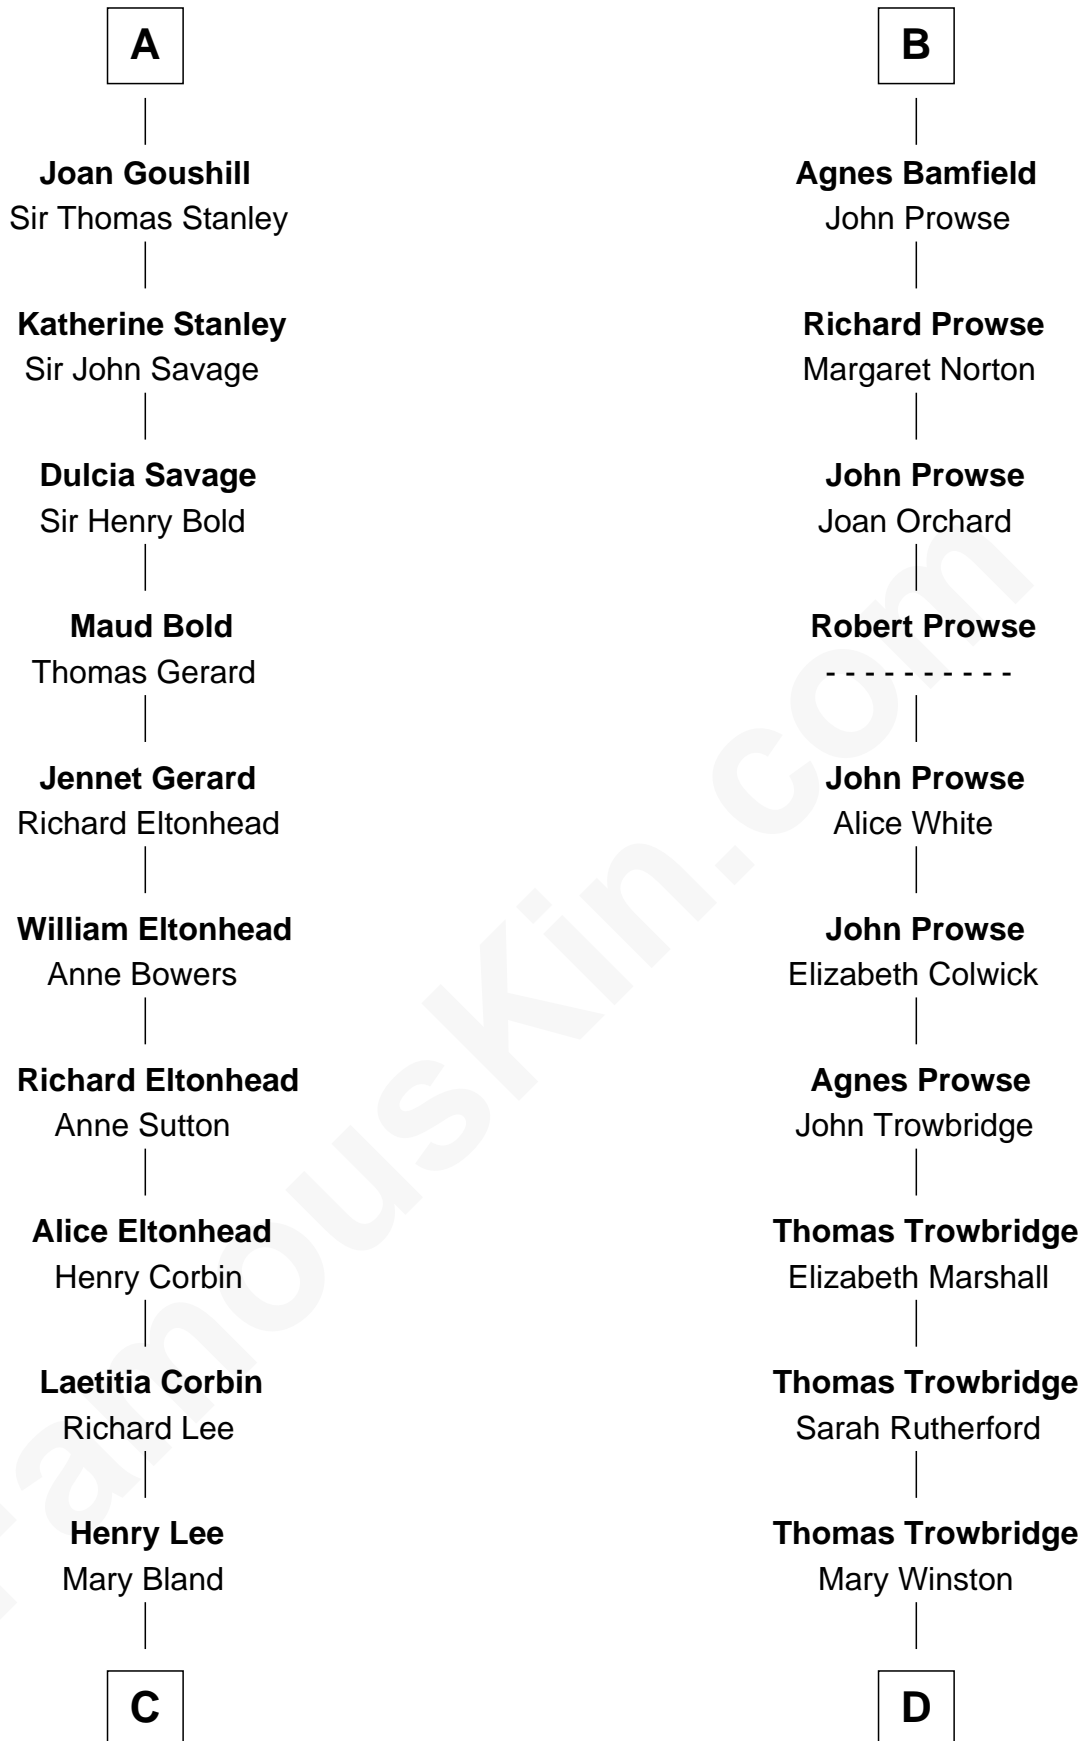

FamousKin.com Relationship Chart of

Henry Lee III

9th Governor of Virginia

18th cousin 3 times removed of

Rutherford B. Hayes

19th U.S. President

Sir Geoffrey FitzPiers

Aveline de Clare