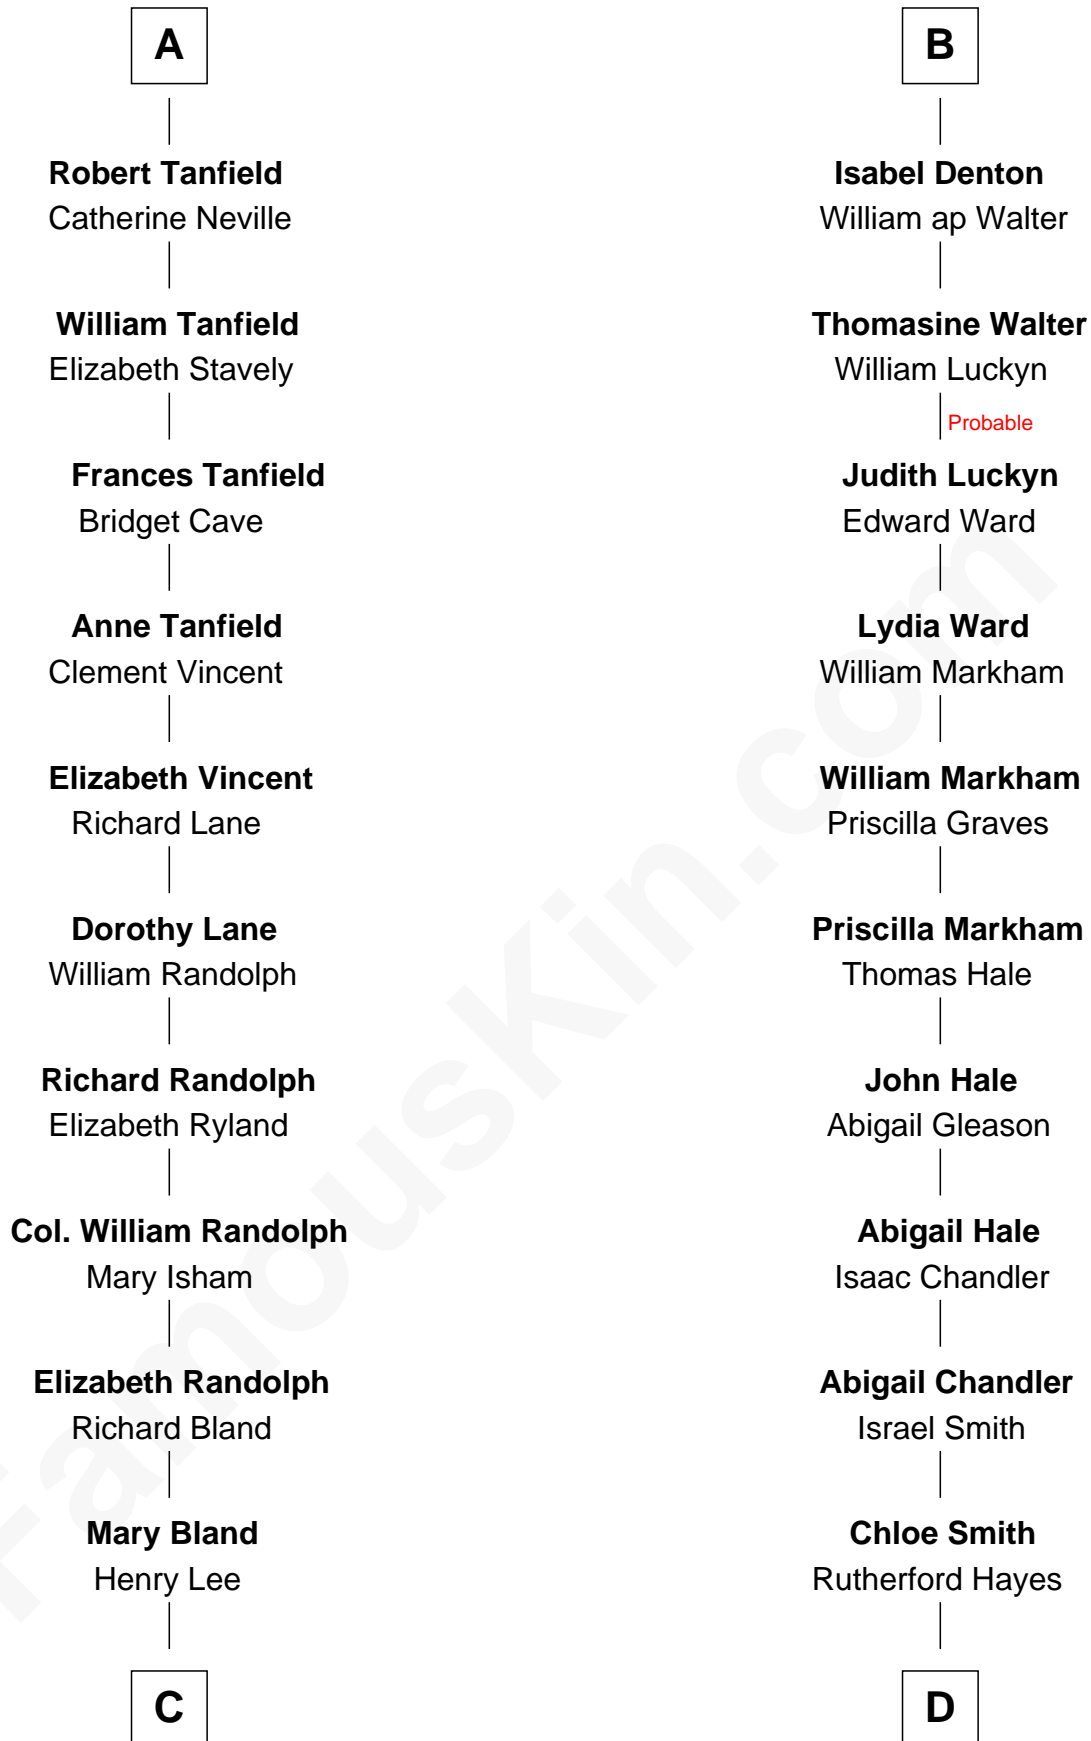

FamousKin.com Relationship Chart of

Henry Lee III

9th Governor of Virginia

18th cousin of

Rutherford B. Hayes

19th U.S. President

Sir Nicholas Audley

Joan Martin

C

Col. Henry Lee

Lucy Grymes

Henry Lee III

Light-Horse Harry

D

Rutherford Hayes

Sophia Birchard