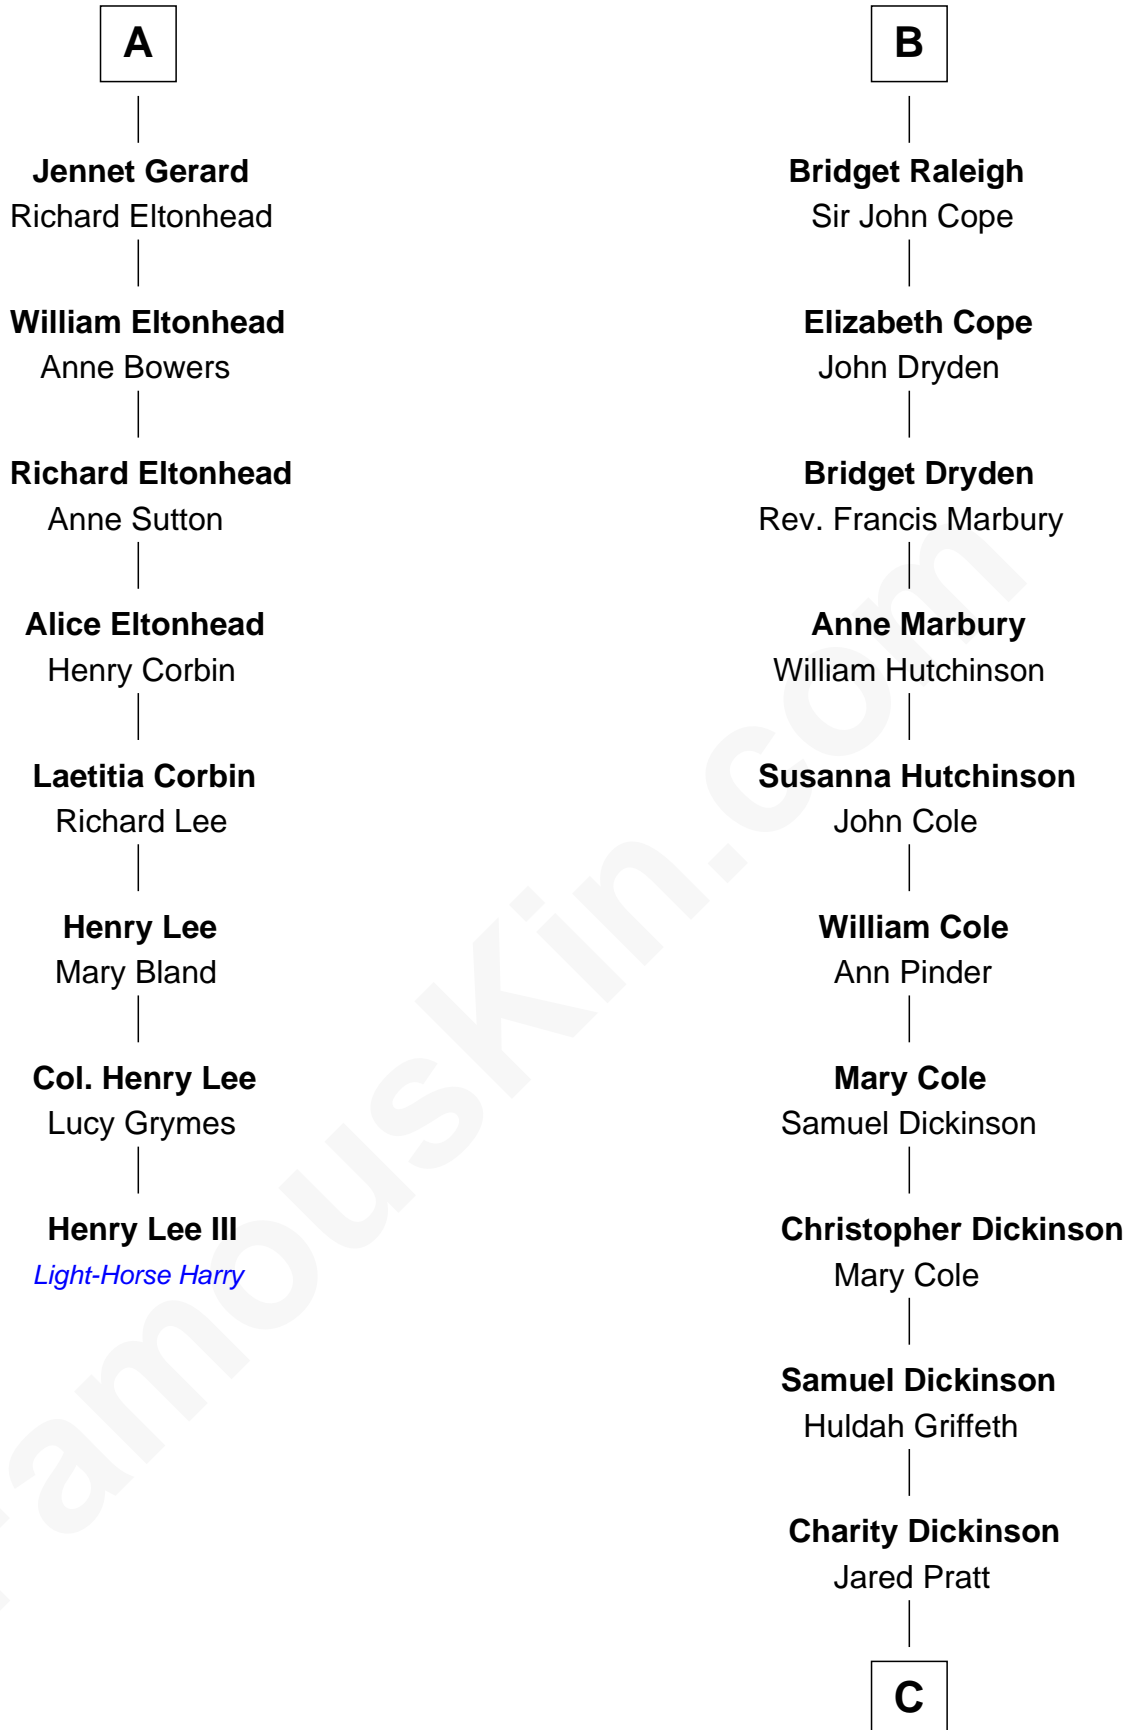

FamousKin.com Relationship Chart of

Henry Lee III

9th Governor of Virginia

14th cousin 7 times removed of

Mitt Romney

70th Governor of Massachusetts

Edmund Fitzalan

Alice de Warenne

Richard Fitzalan
Eleanor Plantagenet

Sir Richard Fitzalan
Elizabeth de Bohun

Elizabeth Fitzalan
Sir Robert Goushill

Joan Goushill
Sir Thomas Stanley

Katherine Stanley
Sir John Savage

Dulcia Savage
Sir Henry Bold

Maud Bold
Thomas Gerard

A

Mary Fitzalan
John le Strange

Ankaret le Strange
Sir Richard Talbot

Mary Talbot
Sir Thomas Greene

Sir Thomas Greene
Phillippa Ferrers

Elizabeth Greene
William Raleigh

Sir Edward Raleigh
Margaret Verney

Sir Edward Raleigh
Anne Chamberlayne

B

C

Parley Parker Pratt

Mary Woods

Helaman Pratt

Anna Johanna Dorothy Wilcken

Anna Amelia Pratt