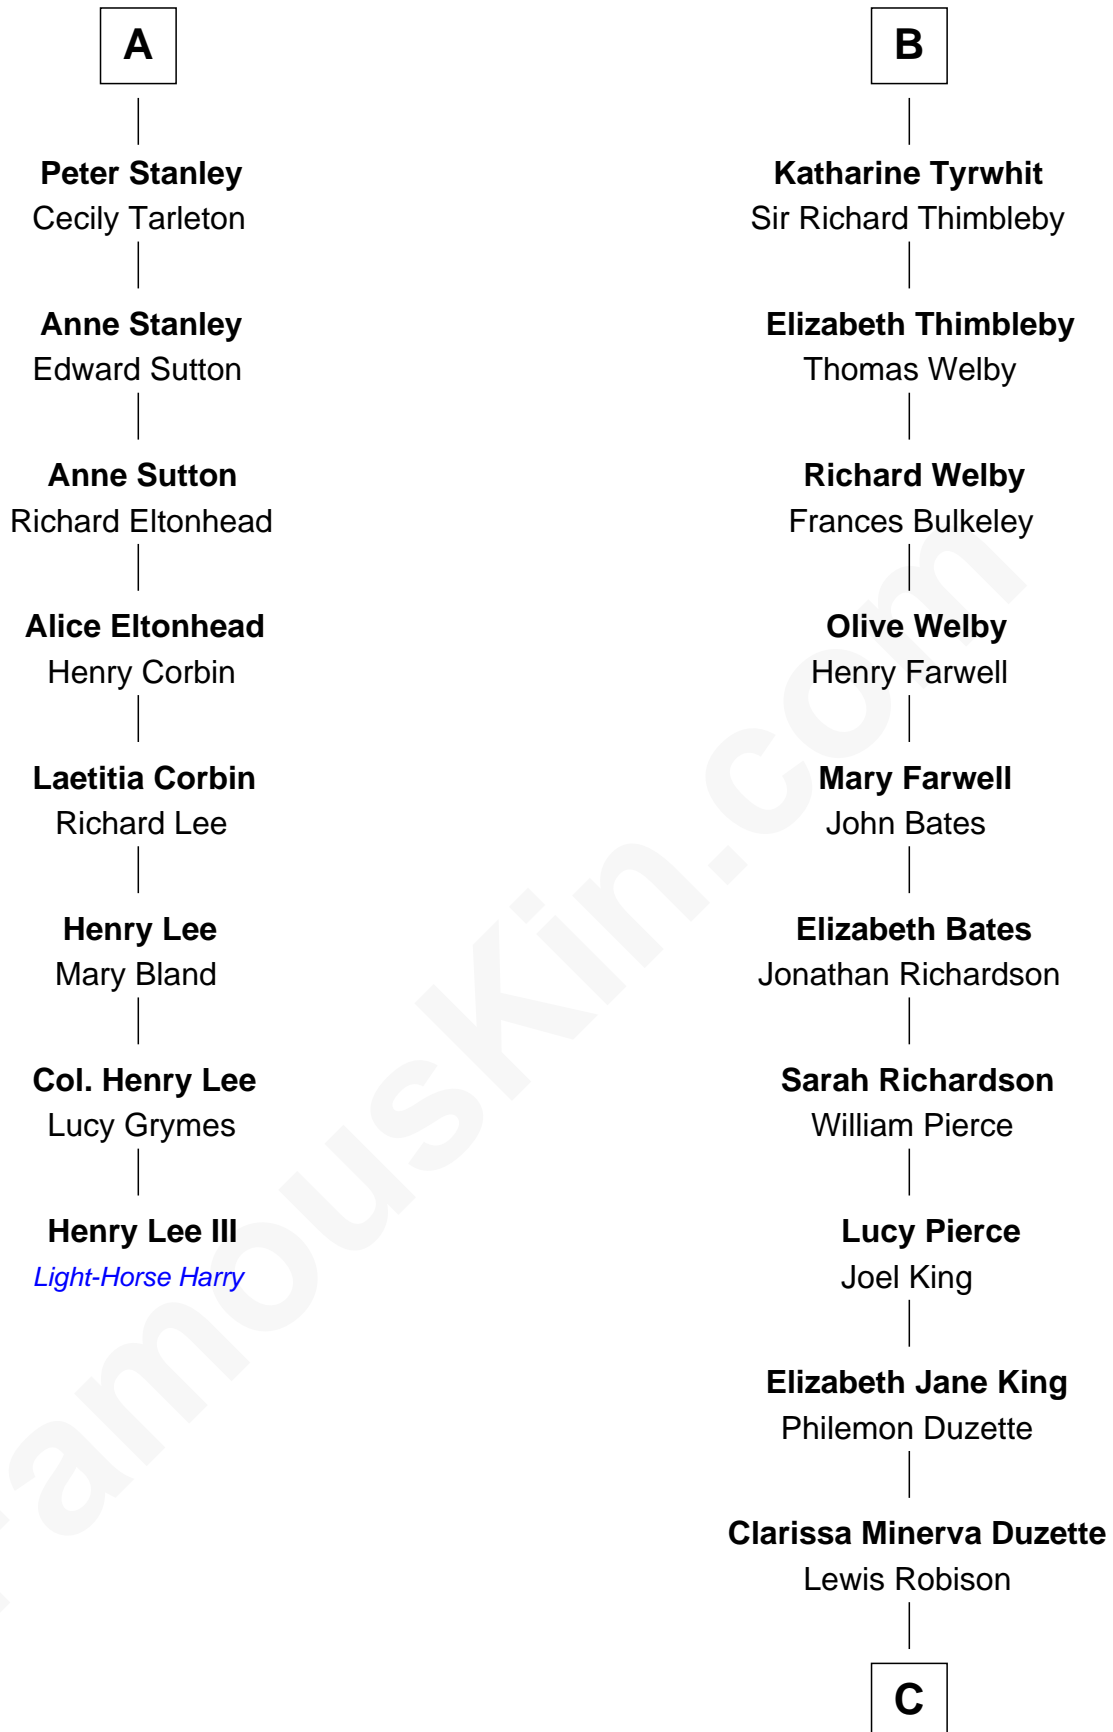

FamousKin.com Relationship Chart of

Henry Lee III

9th Governor of Virginia

14th cousin 6 times removed of

Mitt Romney

70th Governor of Massachusetts

Sir Robert de Holland

Maude la Zouche

C

Charles Edward Robison

Rosetta Mary Berry

Alma Luella Robison

Harold Arundel LaFount

Lenore Emily LaFount

George Wilcken Romney

Mitt Romney