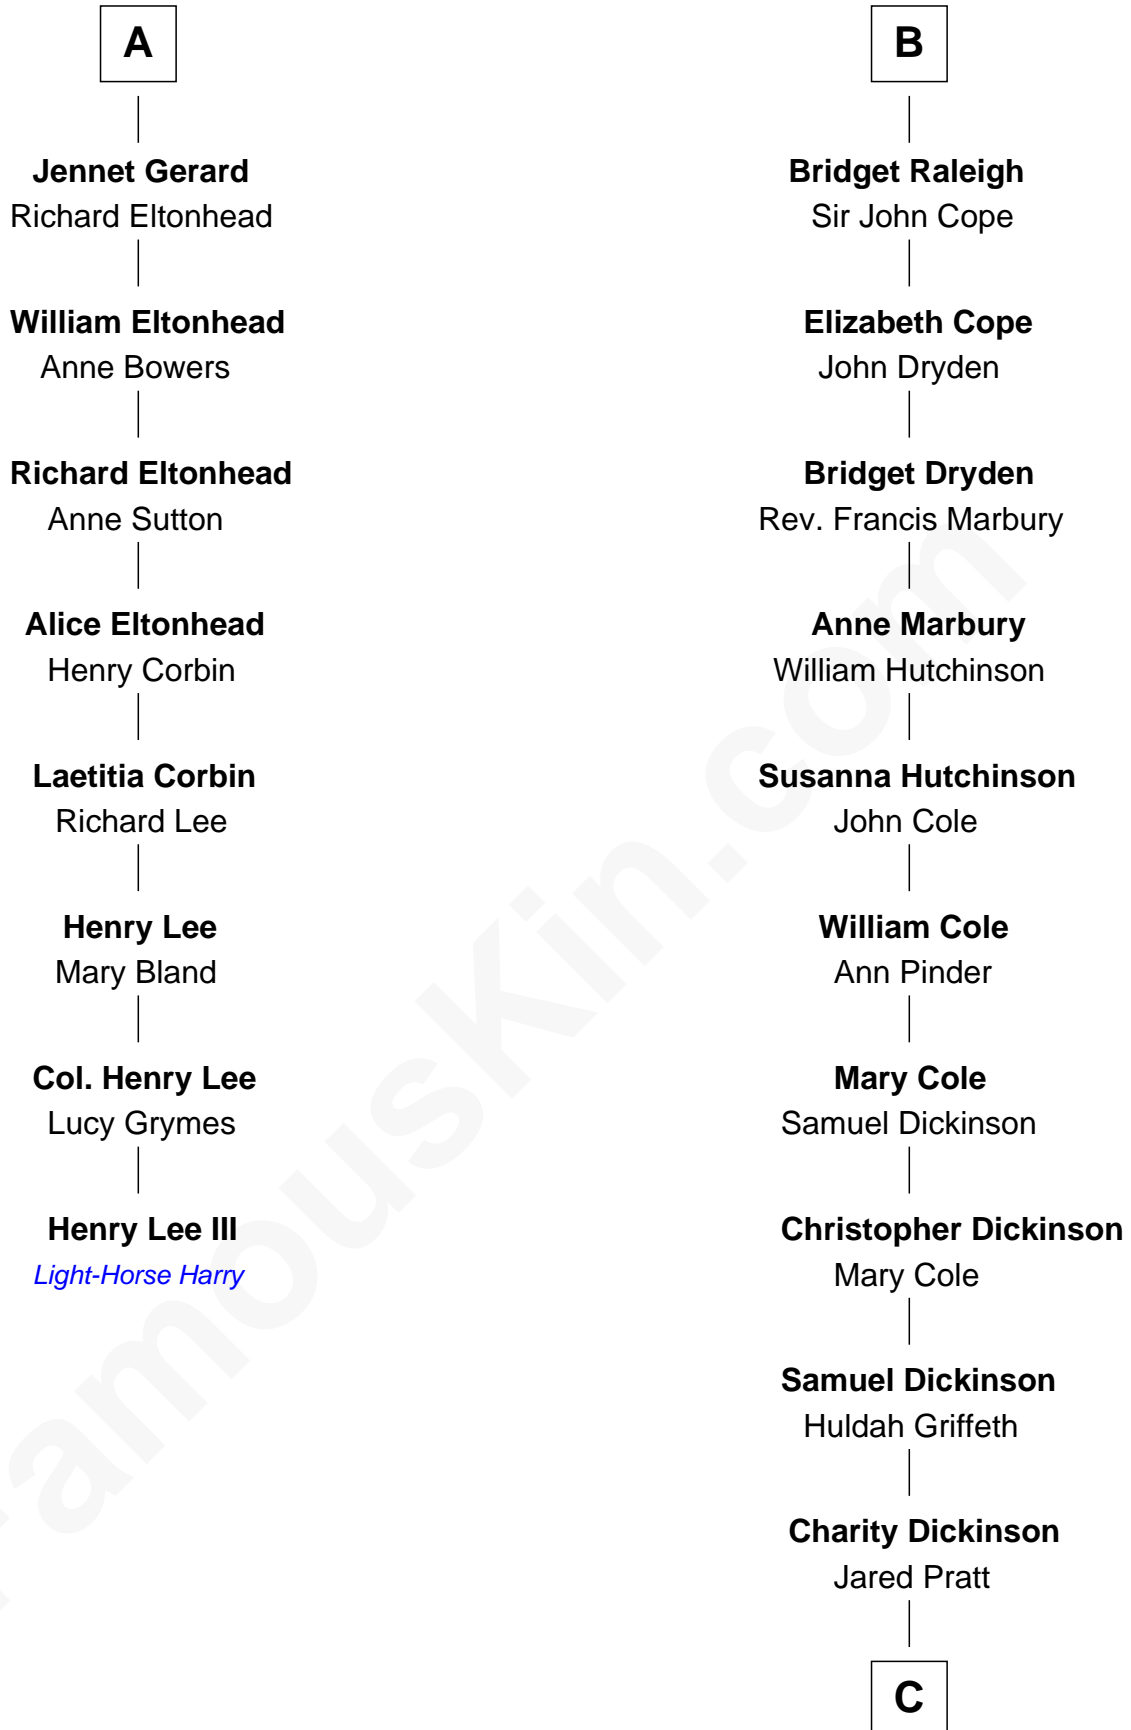

**Sir Richard Fitzalan**  
Elizabeth de Bohun

**Elizabeth Fitzalan**  
Sir Robert Goushill

**Joan Goushill**  
Sir Thomas Stanley

**Katherine Stanley**  
Sir John Savage

**Dulcia Savage**  
Sir Henry Bold

**Maud Bold**  
Thomas Gerard

**A**

**Mary Fitzalan**  
John le Strange

**Ankaret le Strange**  
Sir Richard Talbot

**Mary Talbot**  
Sir Thomas Greene

**Sir Thomas Greene**  
Phillippa Ferrers

**Elizabeth Greene**  
William Raleigh

**Sir Edward Raleigh**  
Margaret Verney

**Sir Edward Raleigh**  
Anne Chamberlayne

**B**

**C**

—  
**Parley Parker Pratt**

Mary Woods  
—

**Helaman Pratt**

Anna Johanna Dorothy Wilcken  
—

**Anna Amelia Pratt**

Gaskell Samuel Romney  
—

**George Romney**

*43rd Governor of Michigan*

FamousKin.com