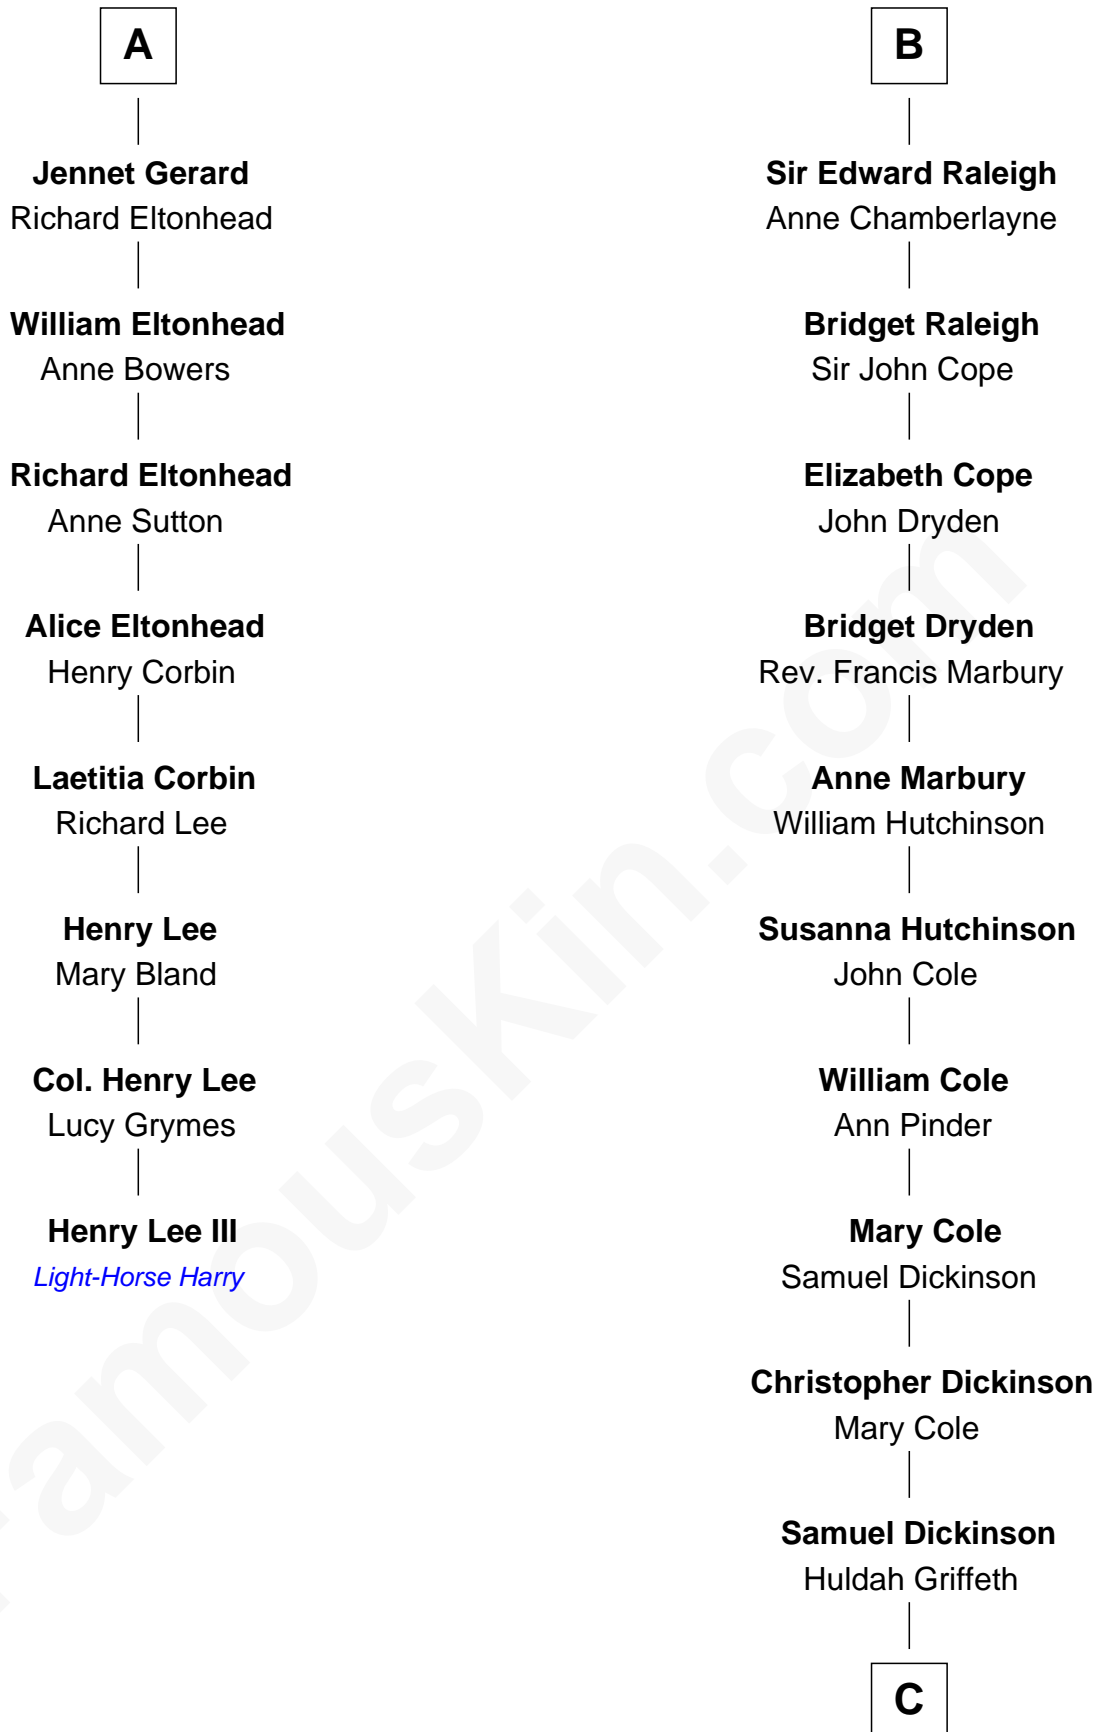

FamousKin.com

Relationship Chart of

Henry Lee III

9th Governor of Virginia

14th cousin 7 times removed of

George Romney

43rd Governor of Michigan

Humphrey de Bohun

Elizabeth Plantagenet

Sir William de Bohun
Elizabeth de Badlesmere

Elizabeth de Bohun
Sir Richard Fitzalan

Elizabeth Fitzalan
Sir Robert Goushill

Joan Goushill
Sir Thomas Stanley

Katherine Stanley
Sir John Savage

Dulcia Savage
Sir Henry Bold

Maud Bold
Thomas Gerard

A

Eleanor de Bohun
Sir James le Boteler

Pernel le Boteler
Sir Gilbert Talbot

Sir Richard Talbot
Ankaret le Strange

Mary Talbot
Sir Thomas Greene

Sir Thomas Greene
Phillippa Ferrers

Elizabeth Greene
William Raleigh

Sir Edward Raleigh
Margaret Verney

B

C

Charity Dickinson

Jared Pratt

Parley Parker Pratt

Mary Woods