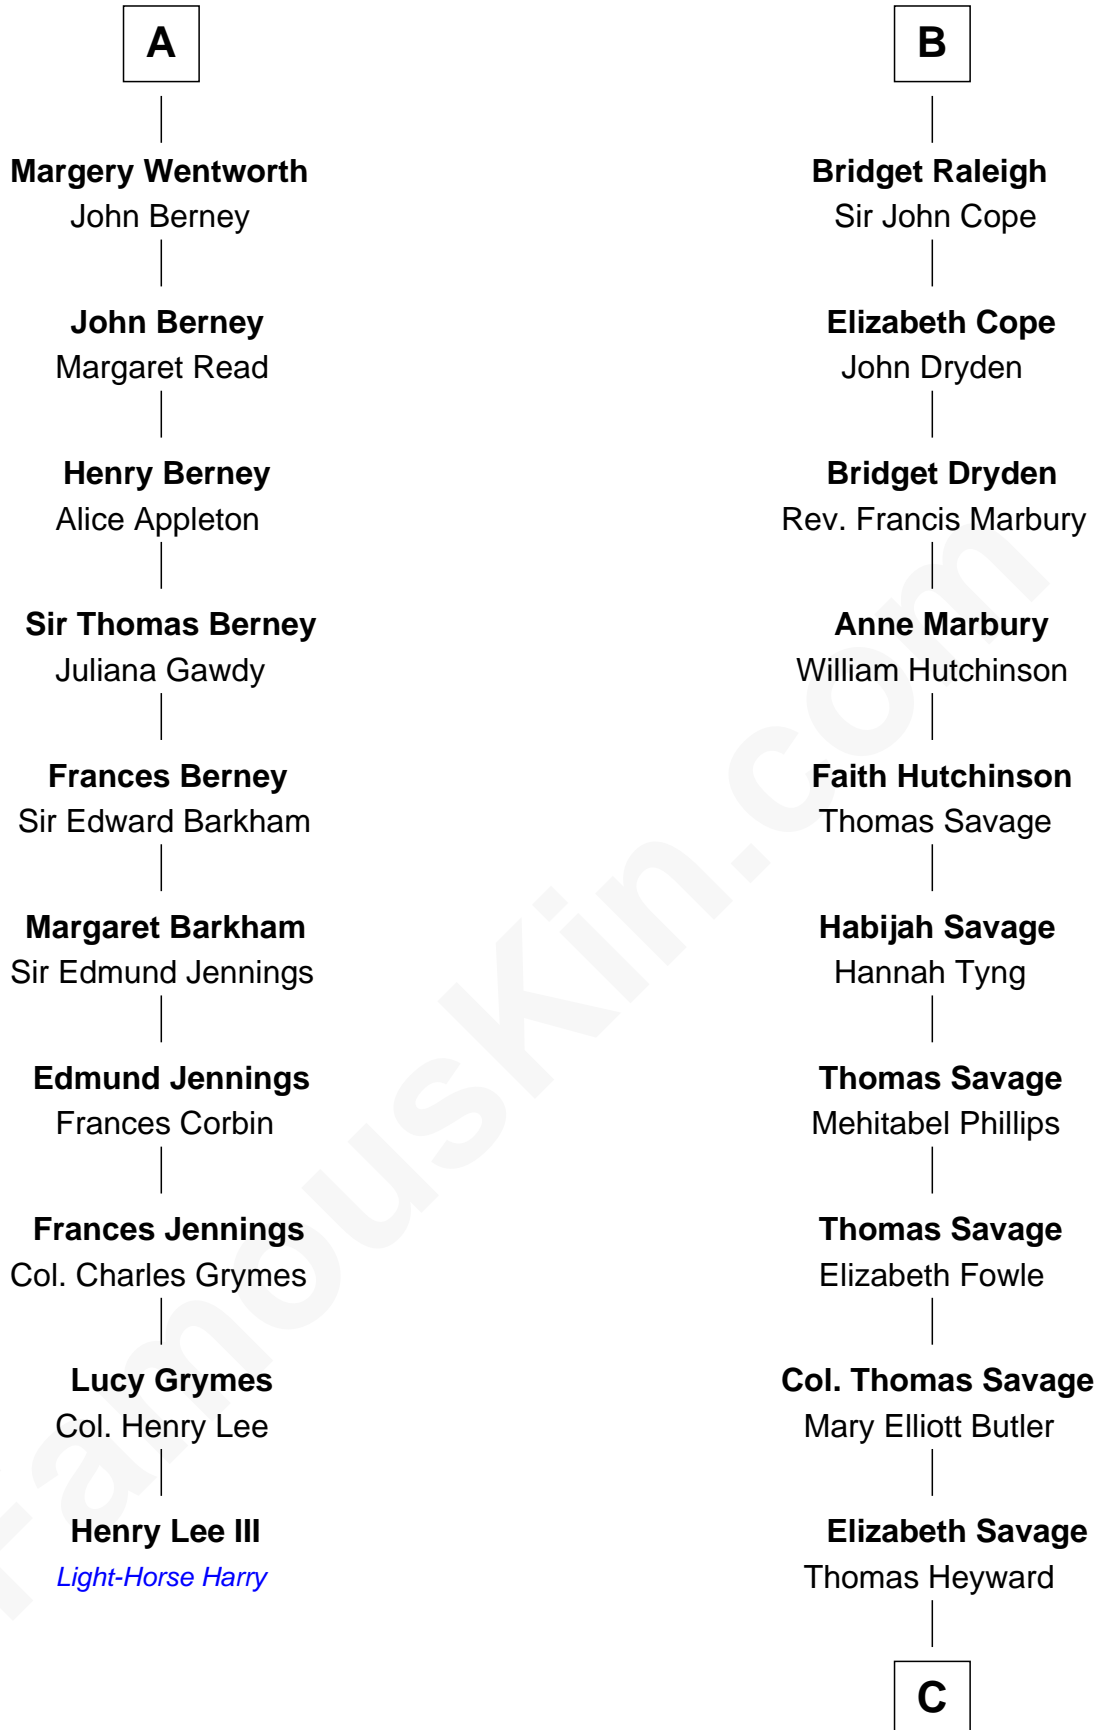

# FamousKin.com Relationship Chart of

**Henry Lee III**

*9th Governor of Virginia*

16th cousin 5 times removed of

**DuBose Heyward**

*Author of Porgy (Porgy & Bess)*

**Hugh le Despencer**

Eleanor de Clare

**Emma Marney**

Sir Thomas Tyrrell

**Humphrey Tyrrell**

Isabel Helion

**Anne Tyrrell**

Sir Roger Wentworth

**A**

**Sir Edward le Despencer**

William Raleigh

**Sir Edward Raleigh**

Margaret Verney

**Sir Edward Raleigh**

Anne Chamberlayne

**B**

C

**Thomas Heyward**

Ann Eliza Cuthbert

**Thomas Savage Heyward**

Georgianna Hasell

**Thomas Savage Heyward**

Louisa Watkins

**Edwin Watkins Heyward**

Jane Screven DuBose

**DuBose Heyward**