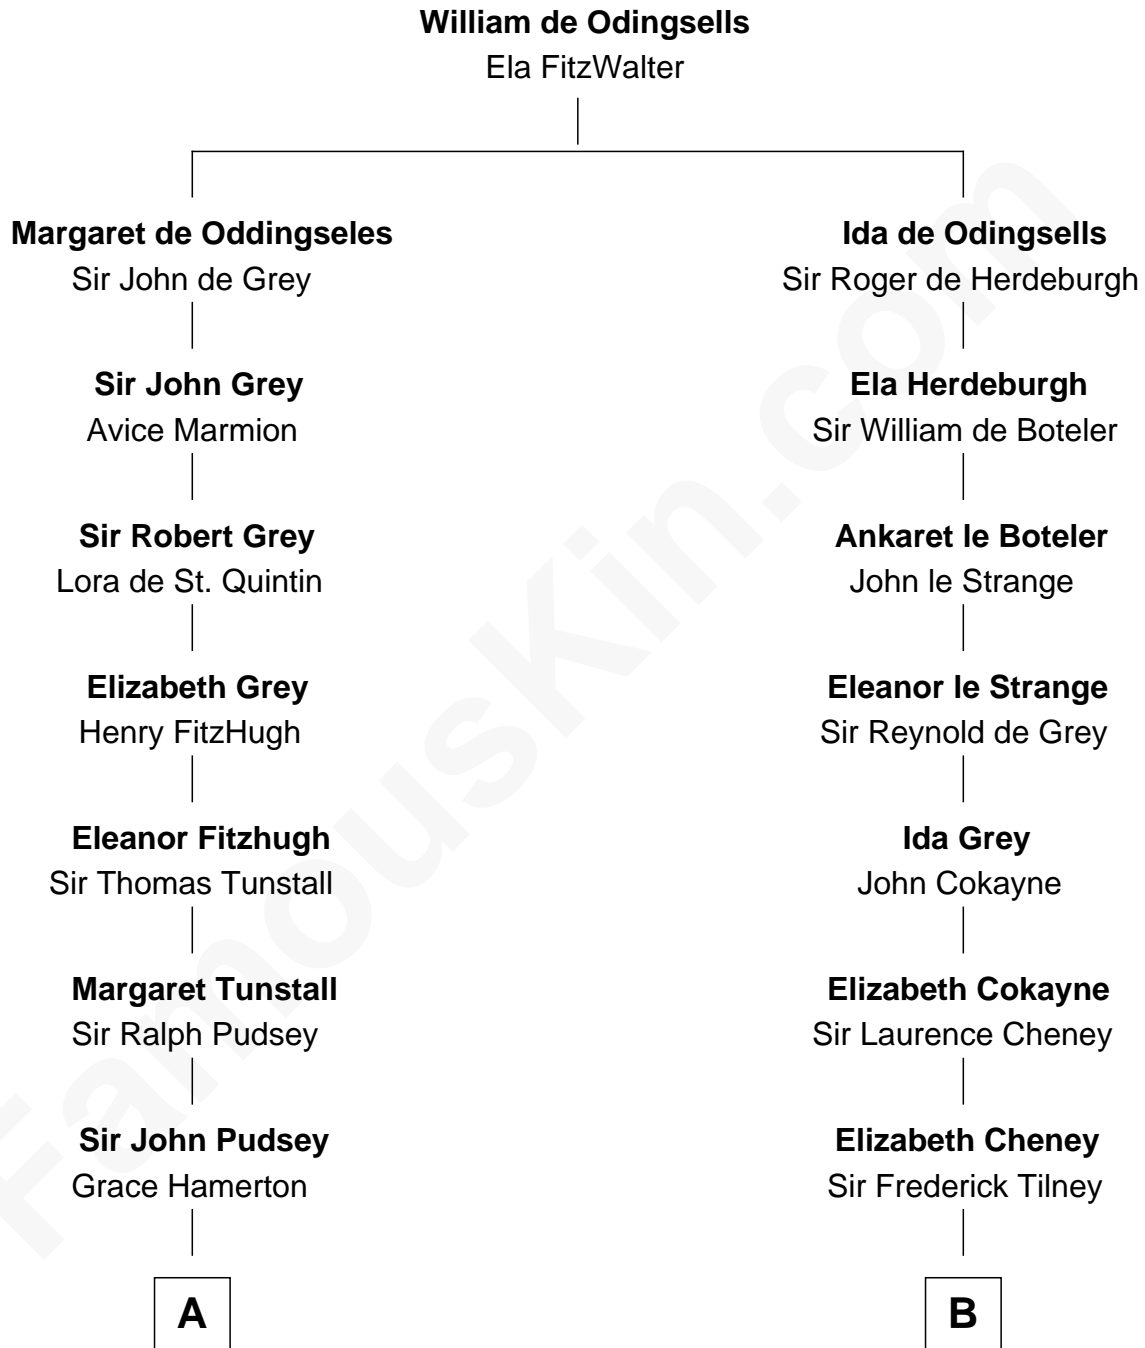

FamousKin.com

Relationship Chart of

Henry Lee III

9th Governor of Virginia

18th cousin 3 times removed of

John D. Rockefeller

Founder of the Standard Oil Company

C

Col. Henry Lee

Lucy Grymes

Henry Lee III

Light-Horse Harry

D

Solomon Avery

Hannah Punderson

Miles Avery

Malinda Pixley

Lucy Avery

Godfrey Lewis Rockefeller

William Avery Rockefeller

Eliza Davison

John D. Rockefeller

Founder of the Standard Oil Company

FamousKin.com