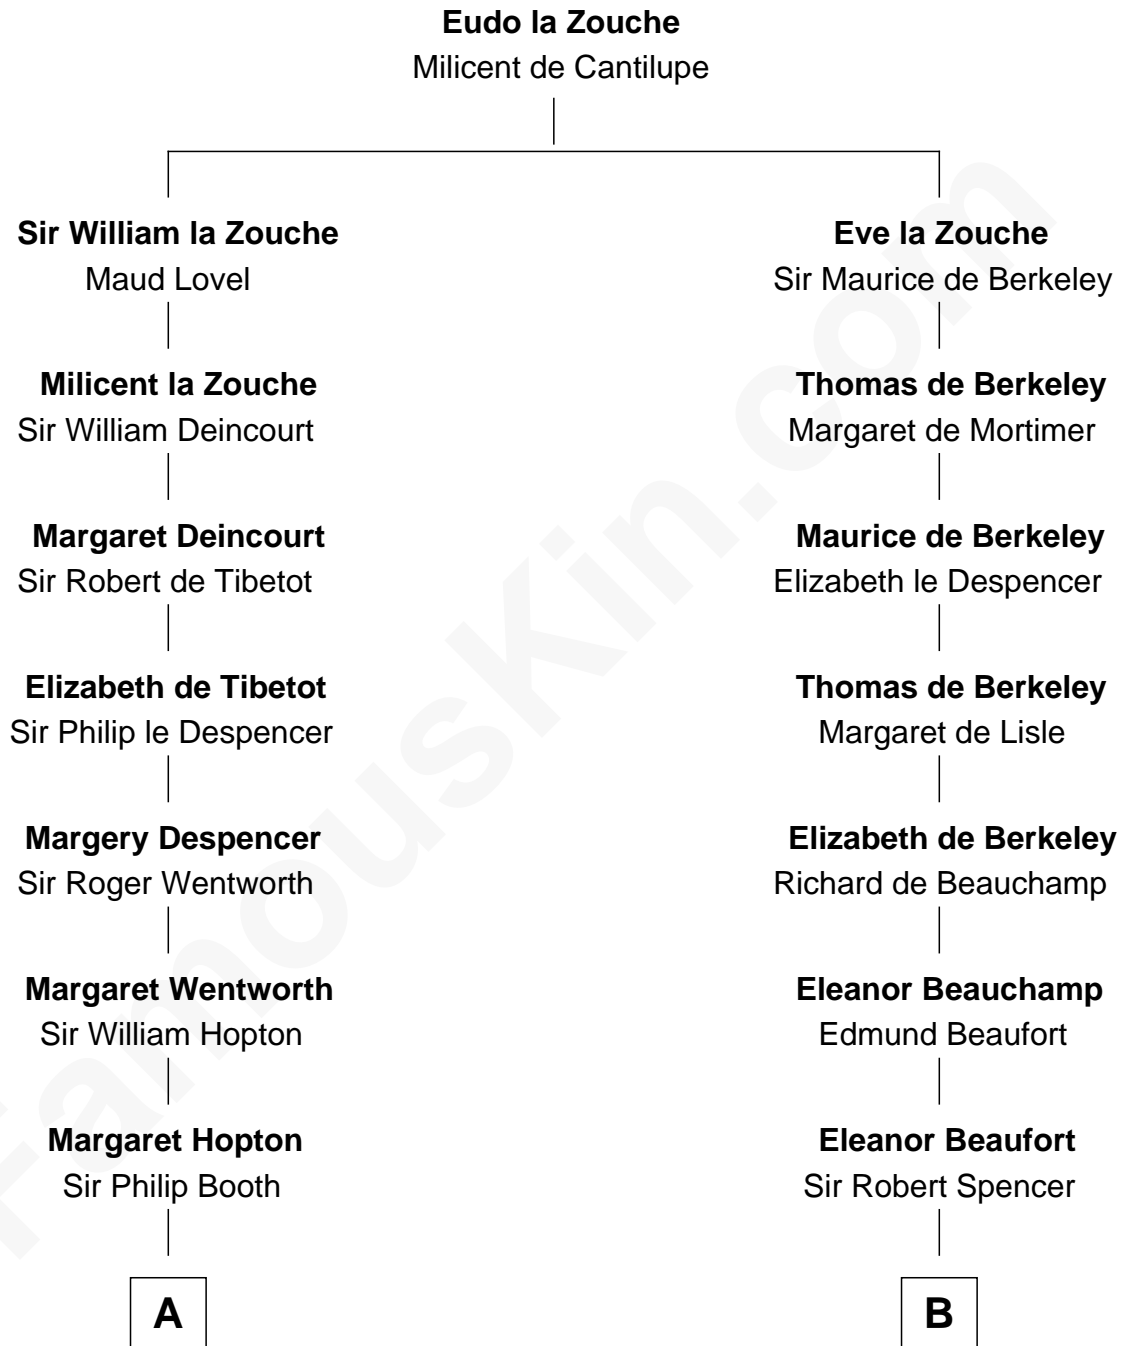

FamousKin.com

Relationship Chart of

Henry Lee III

9th Governor of Virginia

17th cousin 3 times removed of

John D. Rockefeller

Founder of the Standard Oil Company