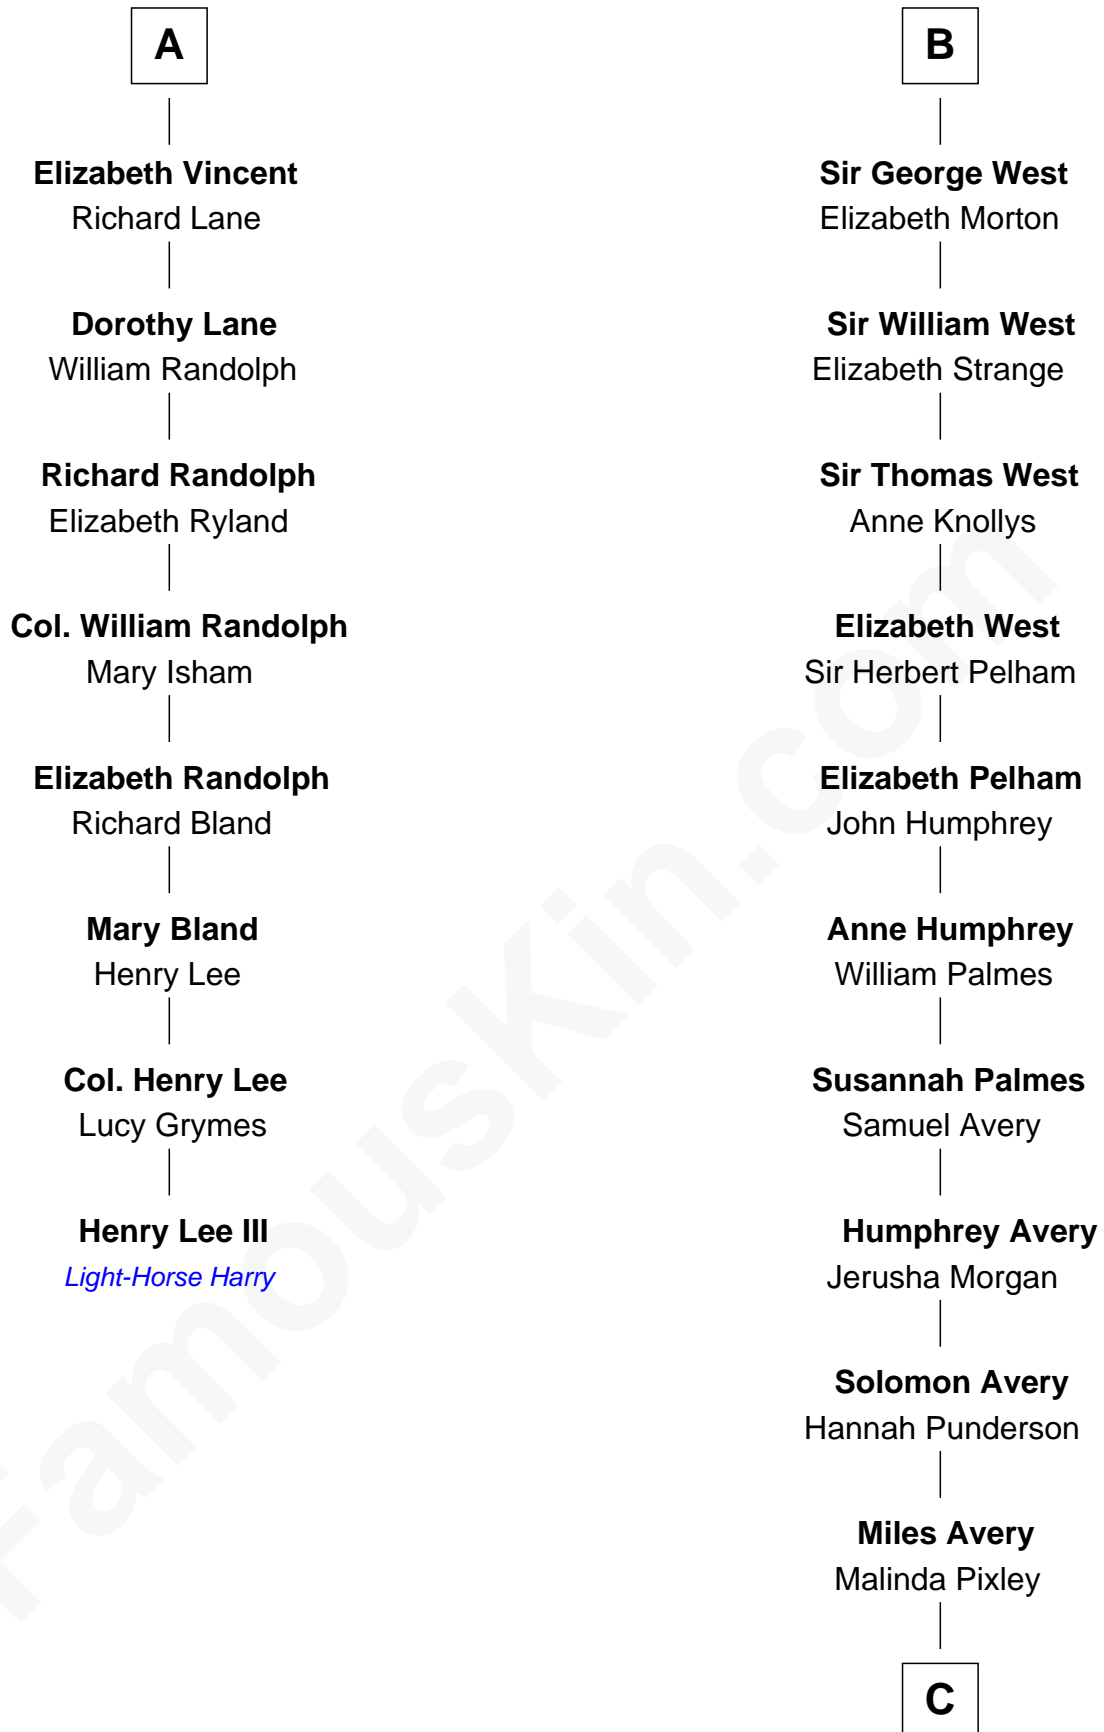

FamousKin.com Relationship Chart of

Henry Lee III

9th Governor of Virginia

14th cousin 7 times removed of

Nelson Rockefeller

41st U.S. Vice-President

C

—
Lucy Avery

Godfrey Lewis Rockefeller

—
William Avery Rockefeller

Eliza Davison

—
John Davison Rockefeller

Laura Celestia Spelman

—
John Davison Rockefeller

Abby Greene Aldrich

—
Nelson Rockefeller

41st U.S. Vice-President

FamousKin.com