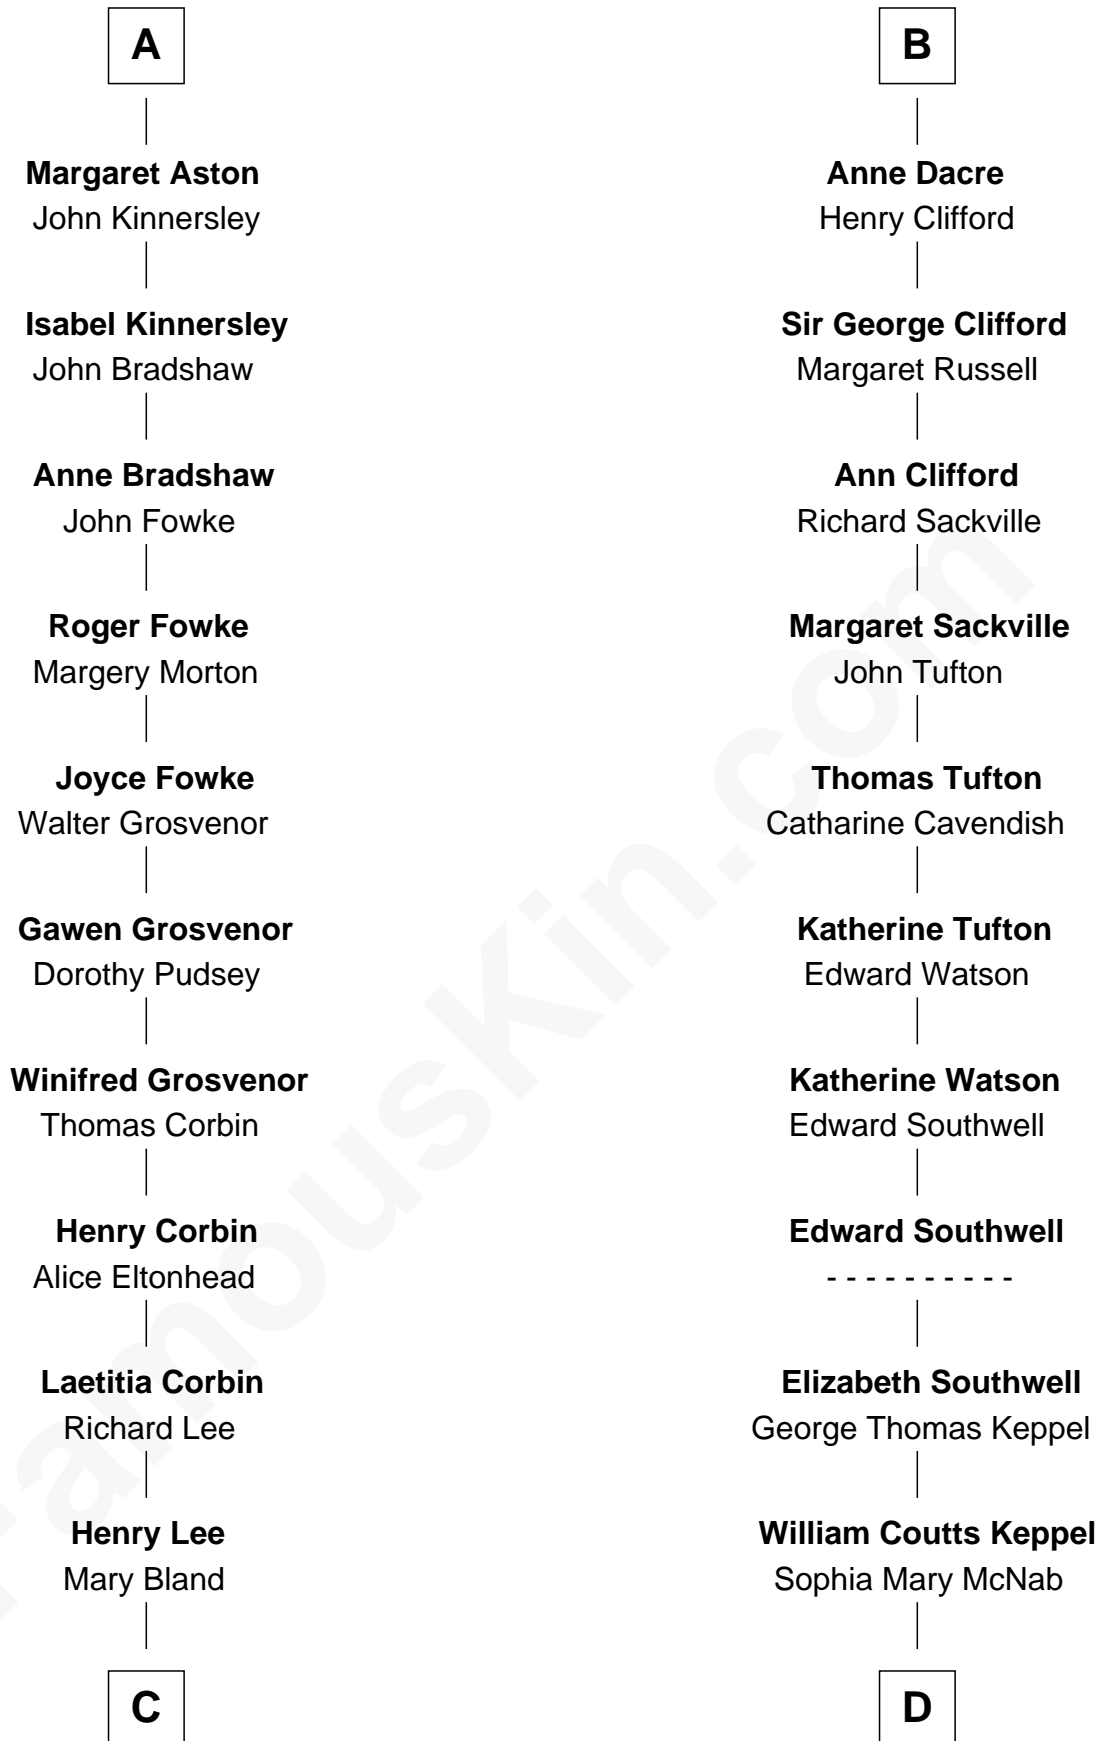

FamousKin.com
Relationship Chart of
Henry Lee III

9th Governor of Virginia

18th cousin 2 times removed of

Camilla Parker Bowles

Queen Consort of the United Kingdom

C

Col. Henry Lee

Lucy Grymes

Henry Lee III

Light-Horse Harry

D

George Keppel

Alice Frederica Edmonstone

Sonia Rosemary Keppel

Roland Calvert Cubitt

Rosalind Maud Cubitt