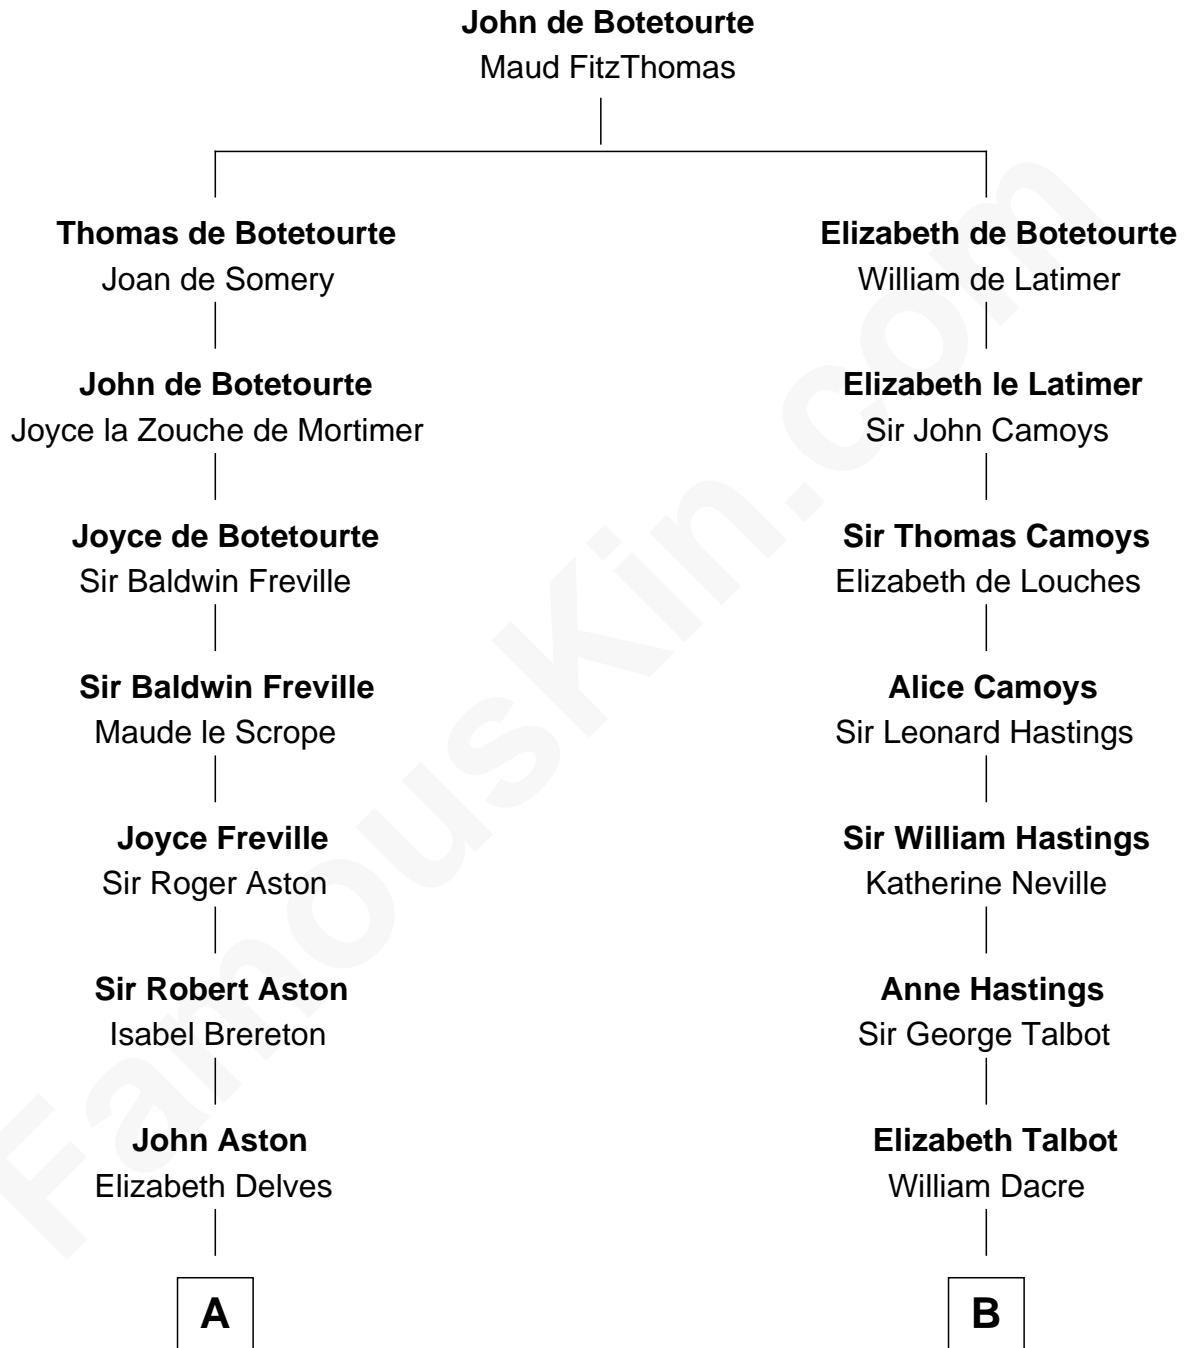

FamousKin.com
Relationship Chart of
Henry Lee III

9th Governor of Virginia

18th cousin 2 times removed of

Camilla Parker Bowles

Queen Consort of the United Kingdom

C

Col. Henry Lee

Lucy Grymes

Henry Lee III

Light-Horse Harry

D

George Keppel

Alice Frederica Edmonstone

Sonia Rosemary Keppel

Roland Calvert Cubitt

Rosalind Maud Cubitt